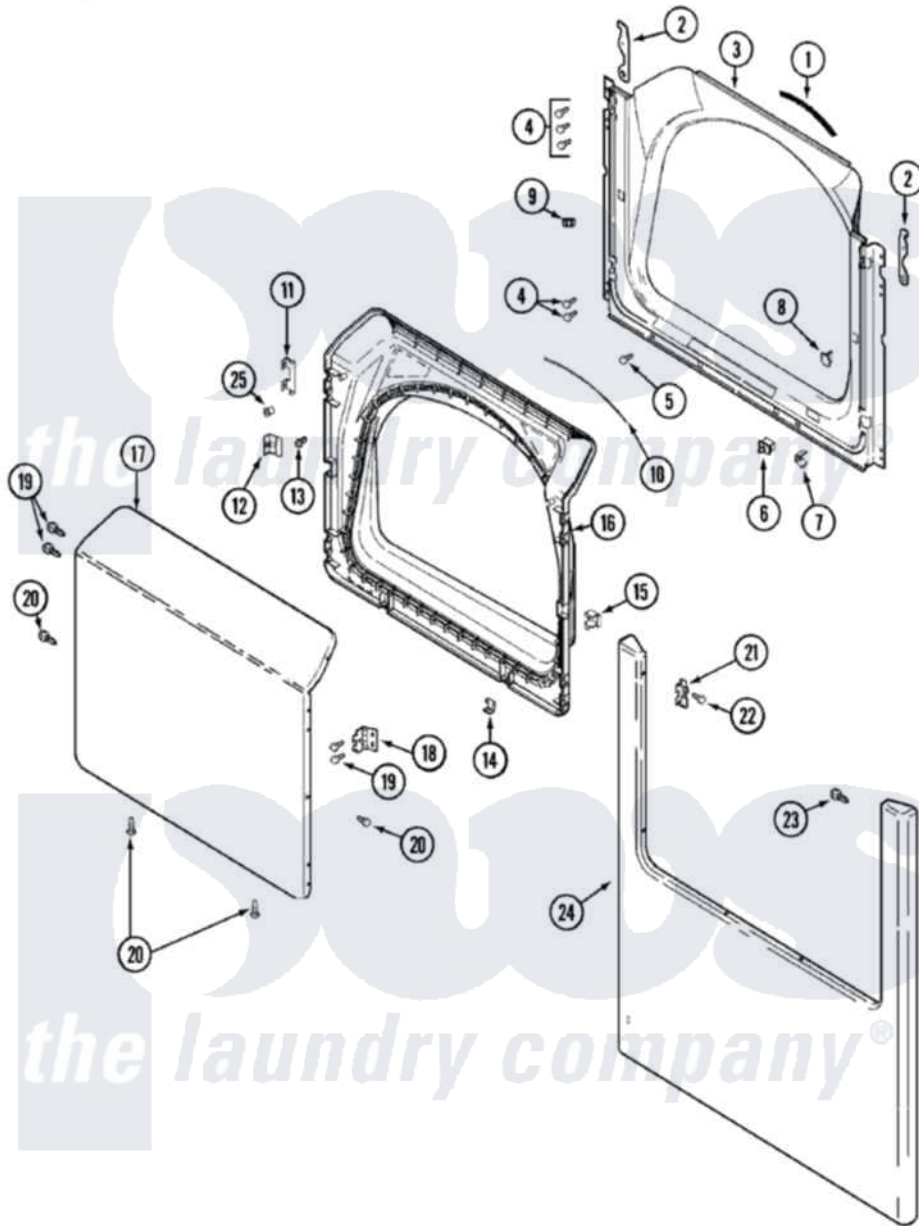

Maytag MDE6000AZW 04 - DOOR

Maytag Residential Maytag MDE6000AZW Dryer Parts Parts Diagram 04 - DOOR
 Click on the part number to view part

Item	Original Part Number	Replaced By	Status	Part Description
1	33001767			Seal, Shroud
2	33002386	33002597		Hook, Security
3	33001778			Shroud
4	22001995			Screw Note: Screw, Tumbler Front And Shroud
5	33001768			Screw, Shroud Note: Screw, Shroud And Outlet Duct
6	33001508	W10169313		Switch-Dor
7	33001760			Bracket, Hinge
8	33001174	LA-1003		Door Catch Kit
9	33001791	306436		Door Latch Kit--W
"	Y304578	LA-1003		Door Catch Kit
10	33002094			Seal, Door
11	22002038			Clip, Door
12	33001793			Bracket, Strike
13	33001761			Strike, Door
14	22002039			Clip, Door

15	33001763		Plug, Inner Door
16	33001750		Door, Inner/ W Seal
17	33002431		Panel, Door
"	22001817		Sheet, Sound Damper
"	33002430	Not Available	PANEL, DOOR (WHT-W/MEDALLION)
18	33001759		Hinge, Door
19	22002062	98006631	Screw
20	22002063		Screw No.8-18AB Wafer Head
21	33001764		Cover, Hinge Hole
22	33001787		Screw, Hinge Note: Screw, Hinge Hole Cover
23	22002012		Screw, Hinge Note: Screw, Hinge Bracket
24	22002241	22002836	Panel, Front
25	33001771		Bushing, Inner Door