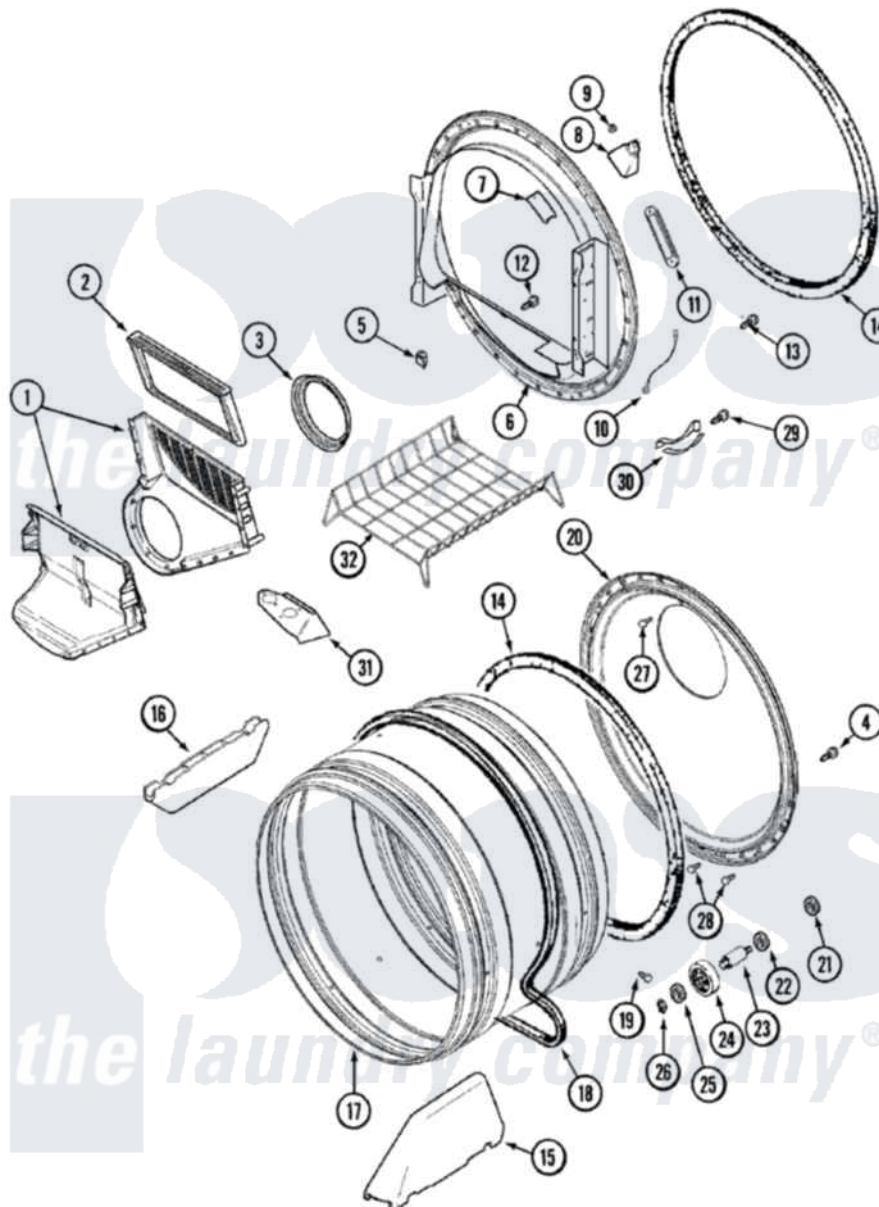

# Maytag MDE6000AZW 07 - TUMBLER

Maytag Residential Maytag MDE6000AZW Dryer Parts Parts Diagram 07 - TUMBLER  
 Click on the part number to view part

Item	Original Part Number	Replaced By	Status	Part Description
1	<a href="#">33001799</a>			Outlet Duct Assembly Note: Outlet Duct Assembly
2	<a href="#">33001808</a>			Filter, Lint
3	33001758	<a href="#">33002560</a>		Seal, Blower
4	<a href="#">33002190</a>			SCrew, C BraCe, BraCket, Cabinet
5	<a href="#">Y310376</a>			Clip, Door Switch Harness
6	<a href="#">33001868</a>			Front, Tumbler Front W/Sensor Note: Front, Tumbler
7	<a href="#">33001871</a>			Screw Note: Screw, Drum Light
"	<a href="#">33001869</a>			Lens, Drum Light
"	<a href="#">22002263</a>			Lamp
8	33001870		Not Available	HOLDER, LAMP (W/HOUSING) NOTE: LAMP (W/HOUSING & HOLDER)
9	<a href="#">214872</a>			Palnut, End Cap Note: Nut, Lamp Holder
10	211294	<a href="#">90767</a>		Screw, 8A X 3/8 HeX Washer