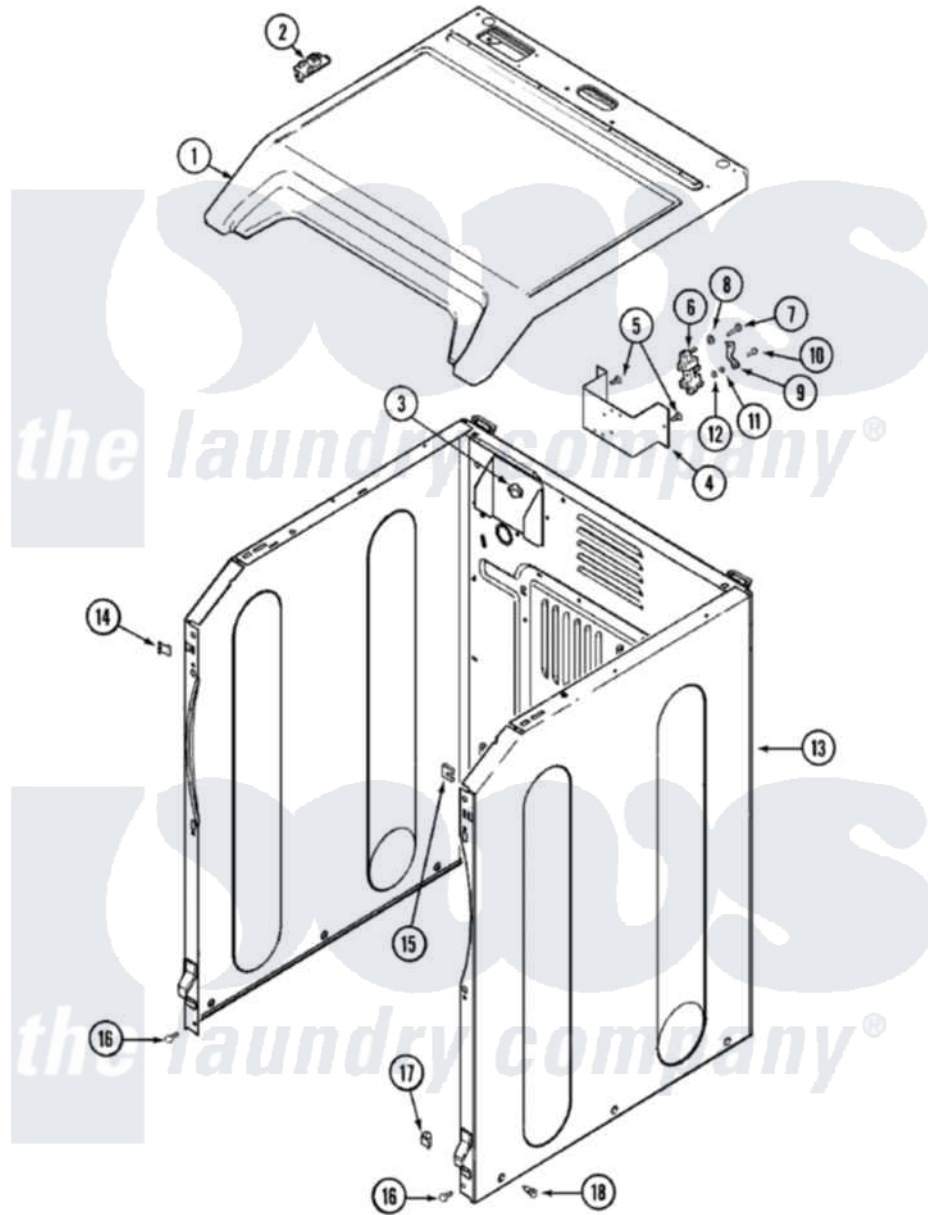

# Maytag MDE6200AYQ 01 - CABINET

Maytag [Residential Maytag MDE6200AYQ Dryer Parts](#) Parts Diagram 01 - CABINET  
 Click on the part number to view part

Item	Original Part Number	Replaced By	Status	Part Description
1	<a href="#">33002367</a>			Cover, Top
"	22003367	<a href="#">22004095</a>		Hinge, Plastic
"	<a href="#">33002628</a>			Cover, Top
2	33001872	<a href="#">33002891</a>		Pin, Locator
3	<a href="#">Y310376</a>			Clip, Door Switch Harness
4	33001826		Not Available	BRACKET, TERMINAL BLOCK---NA
5	<a href="#">22001995</a>			Screw Note: Screw, Tumbler Front And Shroud
6	<a href="#">33001244</a>			Block, Terminal
7	Y312209	<a href="#">W10001200</a>		Screw
8	<a href="#">Y311270</a>			Washer, Terminal Block
9	<a href="#">Y312184</a>			Strap, Grounding
10	<a href="#">33001245</a>			Screw---NA
11	311484	<a href="#">112432</a>		Nut
12	<a href="#">311093</a>			Washer, Terminal Connection
13	<a href="#">22001995</a>			Screw Note: Screw, Tumbler

13	<a href="#">22001995</a>		Front And Shroud
"	22002659	<a href="#">22003640</a>	Cabinet Assembly
"	22003367	<a href="#">22004095</a>	Hinge, Plastic
"	<a href="#">22003640</a>		Cabinet Assembly
"	22003583	Not Available	CABINET, ASSY. (BSQ-AS PK)
14	<a href="#">22002049</a>		Clip Note: Clip, Front Panel
15	213280	<a href="#">204439</a>	Screw And Fstner Assembly
16	<a href="#">22001995</a>		Screw Note: Screw, Tumbler Front And Shroud
17	<a href="#">Y310376</a>		Clip, Door Switch Harness
18	22003409	<a href="#">213007</a>	Xfor Cabinet See Cabinet, Back
"	<a href="#">213007</a>		Xfor Cabinet See Cabinet, Back