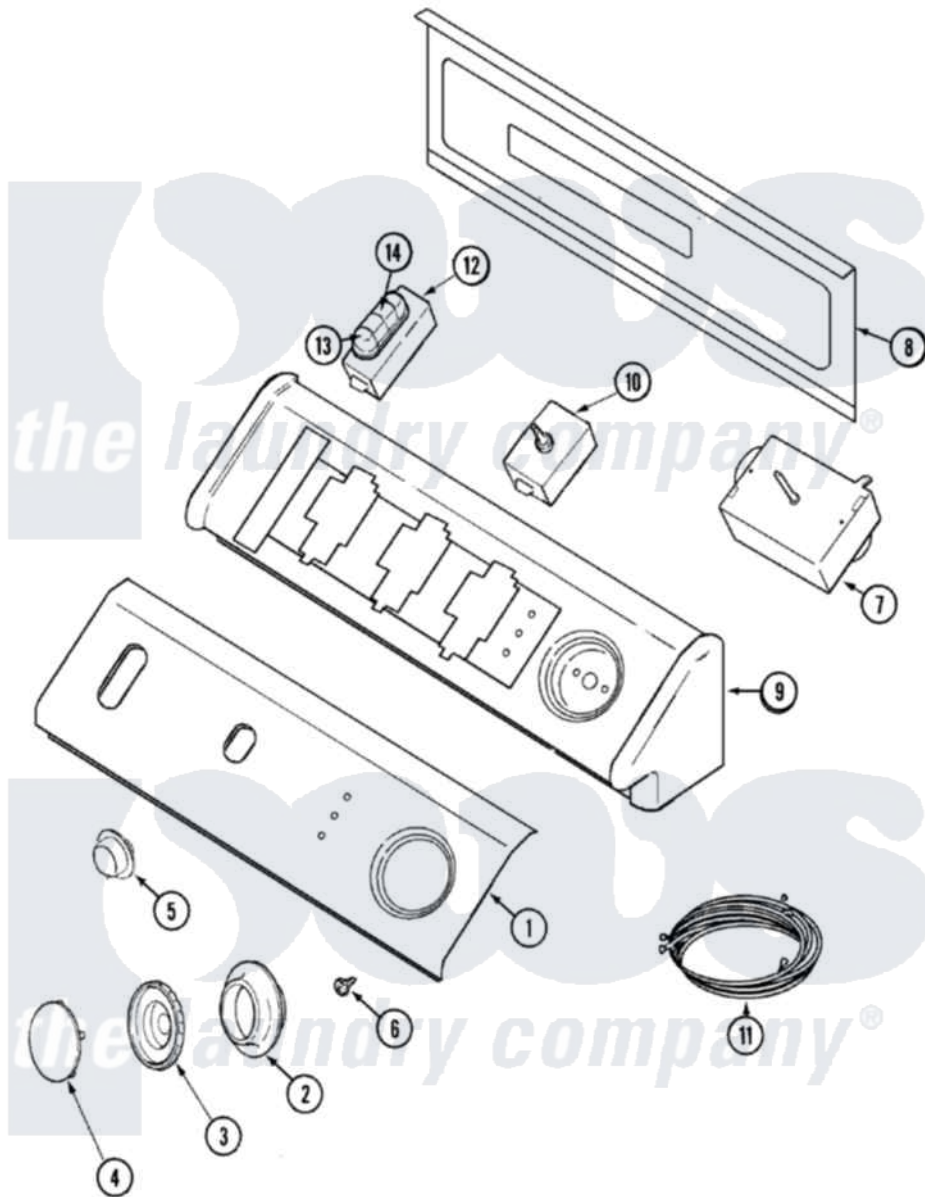

# Maytag MDE6200AYQ 03 - CONTROL PANEL

Maytag [Residential Maytag MDE6200AYQ Dryer Parts](#) Parts Diagram 03 - CONTROL PANEL  
 Click on the part number to view part

Item	Original Part Number	Replaced By	Status	Part Description
1	<a href="#">33002589</a>			Panel, Control
"	Y22002339	<a href="#">8534058</a>		Screw
2	<a href="#">33002332</a>			Skirt, Timer Knob
3	<a href="#">22001659</a>			Timer Knob - Grey
4	<a href="#">33002347</a>			Timer Knob Insert/Cap
5	<a href="#">33002435</a>			Button, Push-To-Start
6	33001690	<a href="#">90767</a>		Screw, 8A X 3/8 HeX Washer Head Tapping
7	<a href="#">33001623</a>			Buzzer, Non-Adjustable
"	<a href="#">33001632</a>			Timer
8	216423	<a href="#">3370225</a>		Screw
"	33001806		Not Available	BACK, CONSOLE PANEL
9	33002327	<a href="#">37001115</a>		Console
10	33002356	<a href="#">33001618</a>		Switch- PU
11	<a href="#">33002588</a>			Wire Harness
12	<a href="#">33002590</a>			Switch, Temperature
13	<a href="#">22002697</a>			Button, Switch

14	22002698	<a href="#">22003875</a>	Button- SW
15	33002450	Not Available	MANUAL, USE & CARE (SPANISH)
"	33002457	Not Available	MANUAL, USE & CARE
"	33002581	Not Available	MANUAL, USE & CARE (TRI)