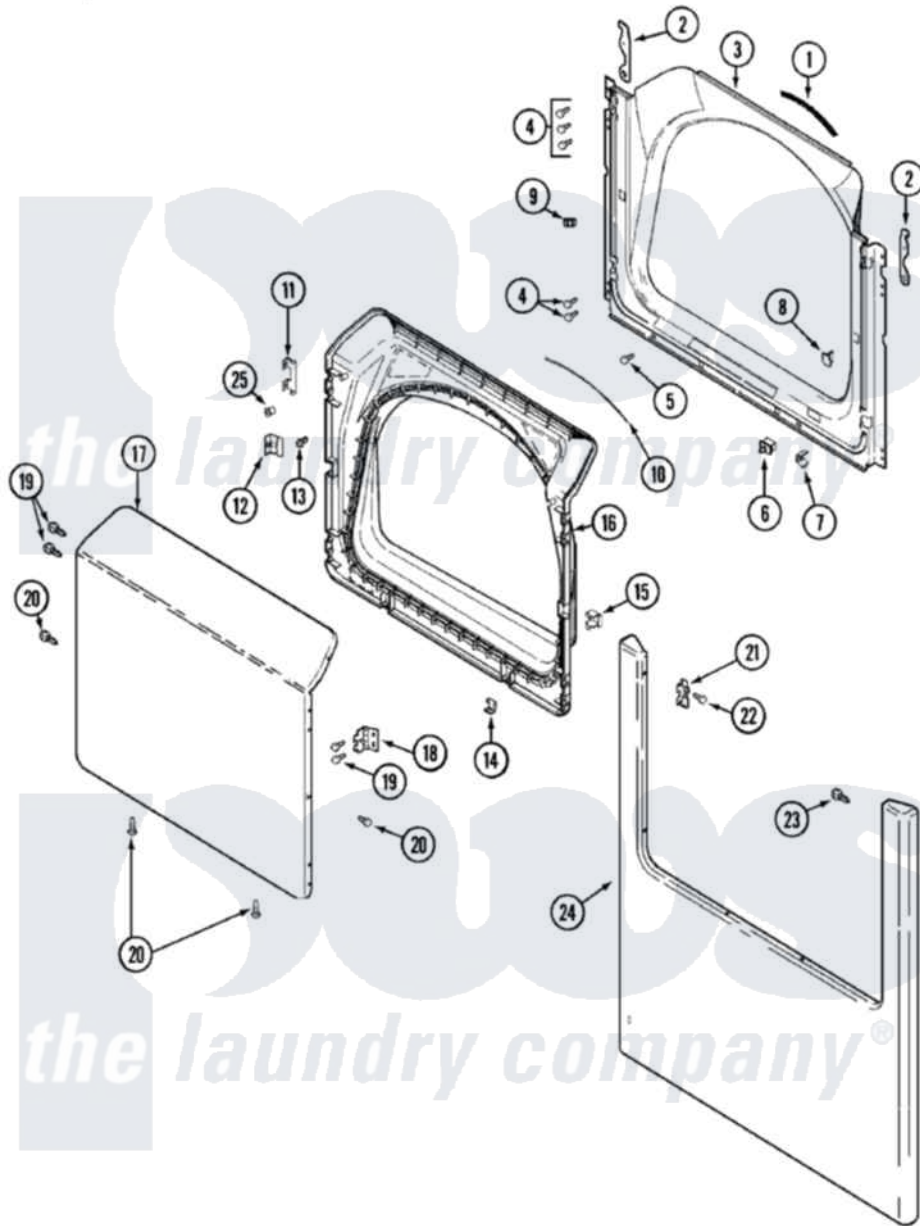

Maytag MDE6200AYQ 04 - DOOR

Maytag [Residential Maytag MDE6200AYQ Dryer Parts](#) Parts Diagram 04 - DOOR
 Click on the part number to view part

Item	Original Part Number	Replaced By	Status	Part Description
1	33001767			Seal, Shroud
2	22002247	33002597		Hook, Security
3	33002379			Shroud
4	22001995			Screw Note: Screw, Tumbler Front And Shroud
5	33001768			Screw, Shroud Note: Screw, Shroud And Outlet Duct
6	33001508	W10169313		Switch-Dor
7	33001760			Bracket, Hinge
8	33001174	LA-1003		Door Catch Kit
9	Y304578	LA-1003		Door Catch Kit
"	33001791	306436		Door Latch Kit--W
10	33002094			Seal, Door
11	22002038			Clip, Door
12	33001793			Bracket, Strike
13	33001761			Strike, Door
14	22002039			Clip, Door

15	33001763		Plug, Inner Door
16	33002351		Screw
"	33002397		Door, Inner/ W Seal
"	22002039		Clip, Door
"	22002063		Screw No.8-18AB Wafer Head
17	33002431		Panel, Door
"	22001817		Sheet, Sound Damper
18	33001759		Hinge, Door
19	22002062	98006631	Screw
20	33002351		Screw
21	33002349		Cover, Hinge Hole
22	33001787		Screw, Hinge Note: Screw, Hinge Hole Cover
23	22002012		Screw, Hinge Note: Screw, Hinge Bracket
24	22002663	Not Available	PANEL, FRONT (BISQ)
25	33001771		Bushing, Inner Door