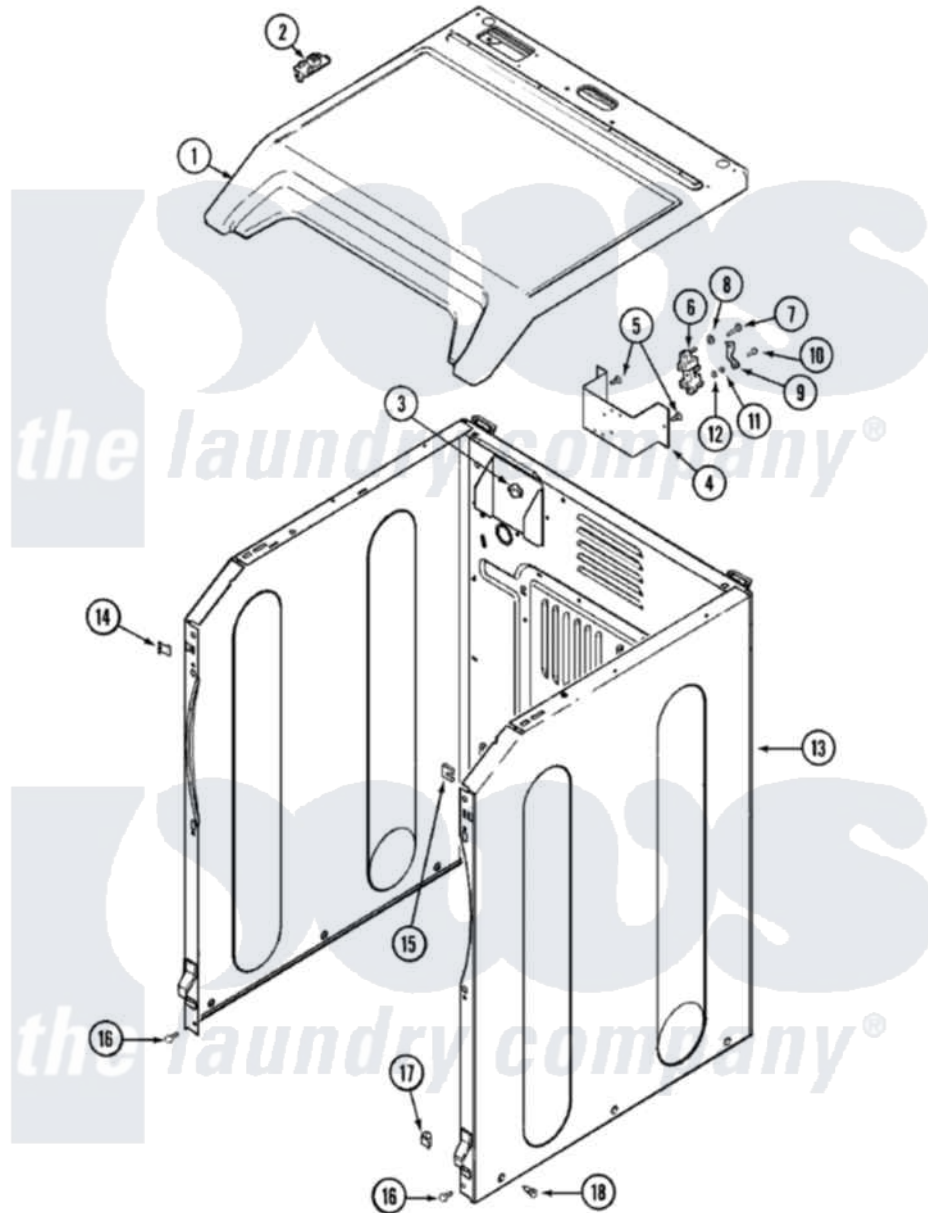

# Maytag MDE6200AYW 01 - CABINET

Maytag [Residential Maytag MDE6200AYW Dryer Parts](#) Parts Diagram 01 - CABINET  
 Click on the part number to view part

Item	Original Part Number	Replaced By	Status	Part Description
1	<a href="#">33001865</a>			Cover, Top
"	22003367	<a href="#">22004095</a>		Hinge, Plastic
"	<a href="#">33002627</a>			Cover, Top
2	33001872	<a href="#">33002891</a>		Pin, Locator
3	<a href="#">Y310376</a>			Clip, Door Switch Harness
4	33001826		Not Available	BRACKET, TERMINAL BLOCK---NA
5	<a href="#">22001995</a>			Screw Note: Screw, Tumbler Front And Shroud
6	<a href="#">33001244</a>			Block, Terminal
7	Y312209	<a href="#">W10001200</a>		Screw
8	<a href="#">Y311270</a>			Washer, Terminal Block
9	<a href="#">Y312184</a>			Strap, Grounding
10	<a href="#">33001245</a>			Screw---NA
11	311484	<a href="#">112432</a>		Nut
12	<a href="#">311093</a>			Washer, Terminal Connection
13	<a href="#">22001995</a>			Screw Note: Screw, Tumbler

13	<a href="#">22001995</a>		Front And Shroud
"	22002548	<a href="#">22003639</a>	Cabinet Assembly
"	22003367	<a href="#">22004095</a>	Hinge, Plastic
"	<a href="#">22003639</a>		Cabinet Assembly
"	22003582	Not Available	CABINET, ASSY. (WHT-AS PK)
14	<a href="#">22002049</a>		Clip Note: Clip, Front Panel
15	213280	<a href="#">204439</a>	Screw And Fstner Assembly
16	<a href="#">22001995</a>		Screw Note: Screw, Tumbler Front And Shroud
17	<a href="#">Y310376</a>		Clip, Door Switch Harness
18	22003409	<a href="#">213007</a>	Xfor Cabinet See Cabinet, Back
"	<a href="#">213007</a>		Xfor Cabinet See Cabinet, Back