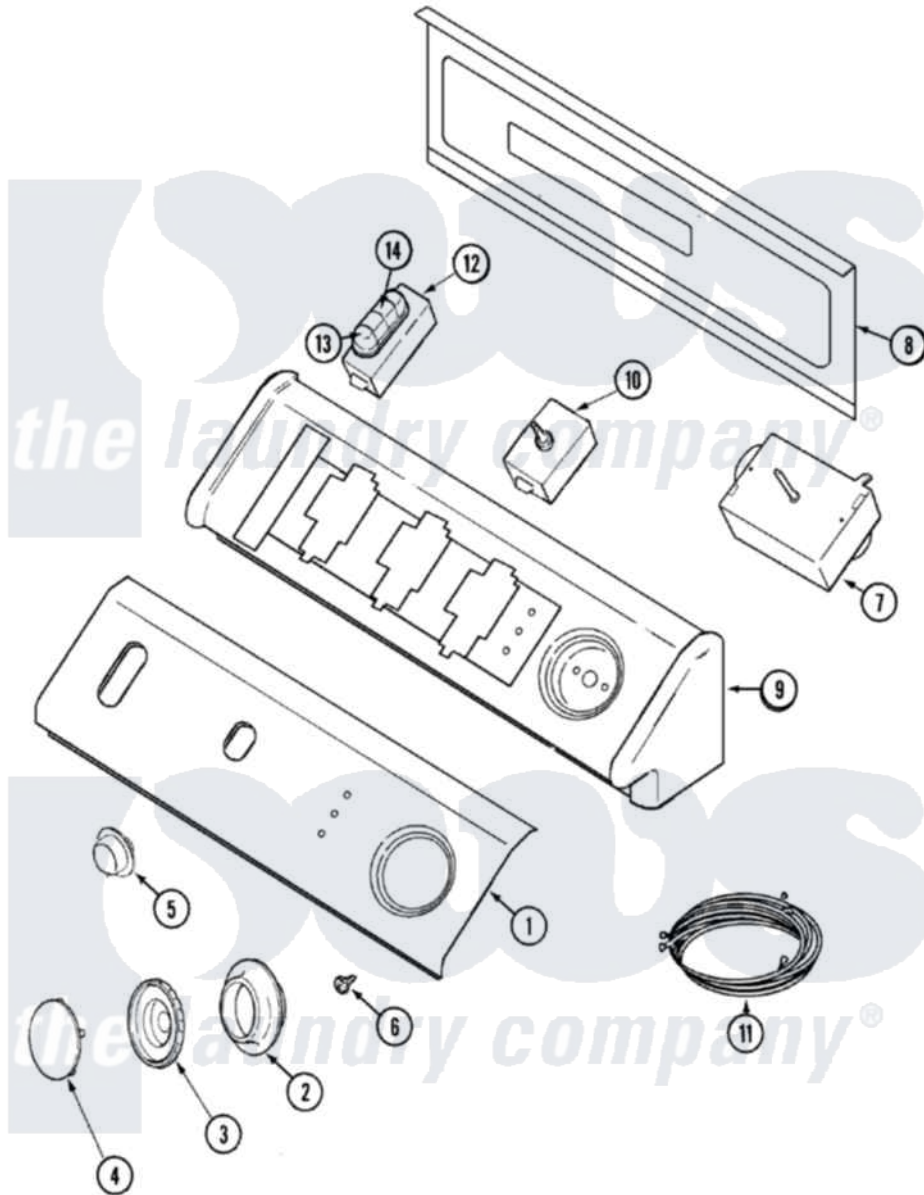

Maytag MDE6200AYW 03 - CONTROL PANEL

Maytag [Residential Maytag MDE6200AYW Dryer Parts](#) Parts Diagram 03 - CONTROL PANEL
 Click on the part number to view part

Item	Original Part Number	Replaced By	Status	Part Description
1	33002584		Not Available	FACIA, CONTROL PANEL (WHT)
"	Y22002339	8534058		Screw
2	33001621			Skirt, Timer Dial
3	22001659			Timer Knob - Grey
4	22001664			Timer Knob Insert/Cap
5	33001619	37001071		Button, Push-To-Start
6	33001690	90767		Screw, 8A X 3/8 HeX Washer Head Tapping
7	33001632			Timer
"	33001623			Buzzer, Non-Adjustable
8	33001806		Not Available	BACK, CONSOLE PANEL
"	216423	3370225		Screw
9	33002286		Not Available	CONSOLE (WHT)
10	33001861	33001618		Switch- PU
11	33002588			Wire Harness
12	33002587			Switch, Temperature

13	22001788		Button, Switch
14	22001789		Button, Switch
15	33002450	Not Available	MANUAL, USE & CARE (SPANISH)
"	33002457	Not Available	MANUAL, USE & CARE
"	33002581	Not Available	MANUAL, USE & CARE (TRI)