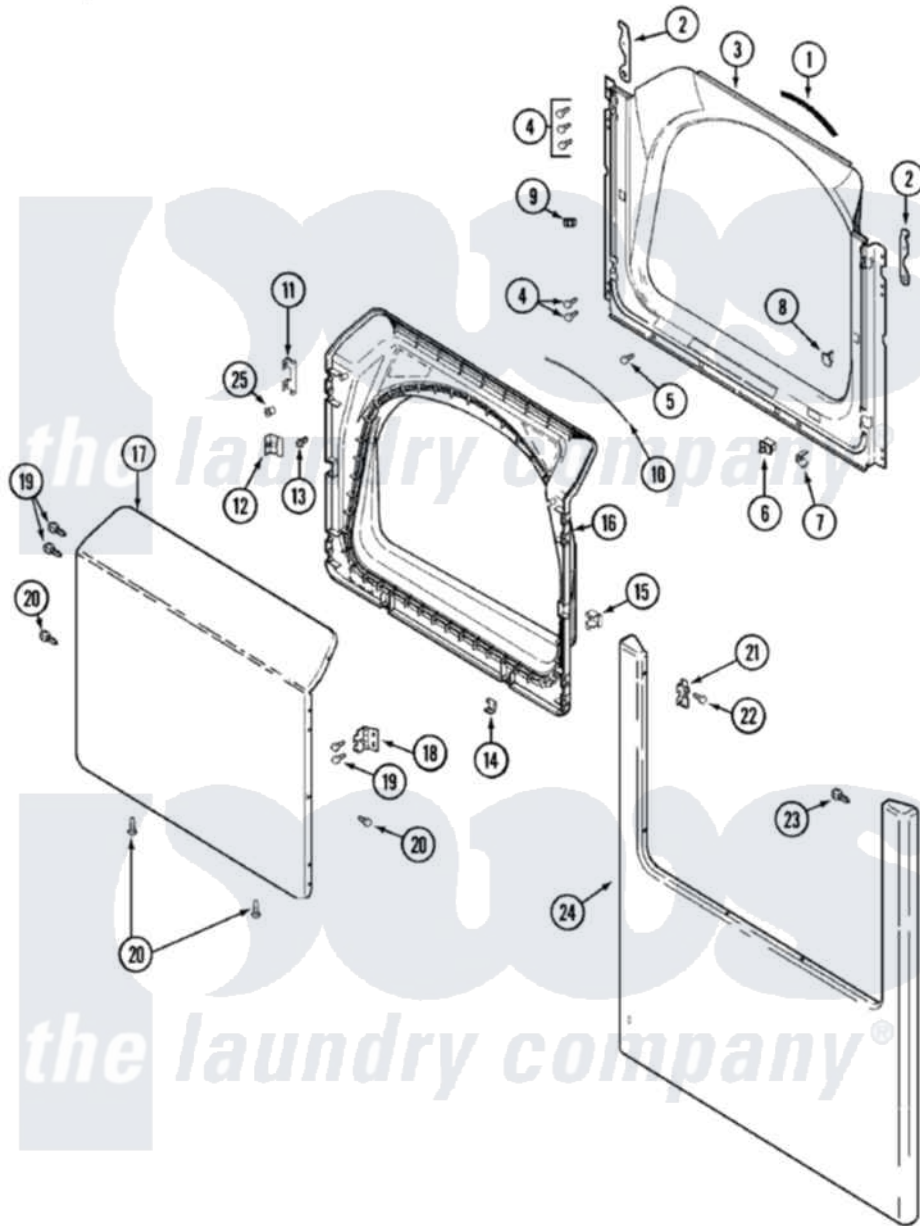

Maytag MDE6200AYW 04 - DOOR

Maytag [Residential Maytag MDE6200AYW Dryer Parts](#) Parts Diagram 04 - DOOR
 Click on the part number to view part

Item	Original Part Number	Replaced By	Status	Part Description
1	33001767			Seal, Shroud
2	22002247	33002597		Hook, Security
3	33001778			Shroud
4	22001995			Screw Note: Screw, Tumbler Front And Shroud
5	33001768			Screw, Shroud Note: Screw, Shroud And Outlet Duct
6	33001508	W10169313		Switch-Dor
7	33001760			Bracket, Hinge
8	33001174	LA-1003		Door Catch Kit
9	33001791	306436		Door Latch Kit--W
"	Y304578	LA-1003		Door Catch Kit
10	33002094			Seal, Door
11	22002038			Clip, Door
12	33001793			Bracket, Strike
13	33001761			Strike, Door
14	22002039			Clip, Door

15	33001763		Plug, Inner Door
16	22002063		Screw No.8-18AB Wafer Head
"	22002039		Clip, Door
"	33001750		Door, Inner/ W Seal
"	33002351		Screw
17	22001817		Sheet, Sound Damper
"	33002430	Not Available	PANEL, DOOR (WHT-W/MEDALLION)
18	33001759		Hinge, Door
19	22002062	98006631	Screw
20	22002063		Screw No.8-18AB Wafer Head
21	33001764		Cover, Hinge Hole
22	33001787		Screw, Hinge Note: Screw, Hinge Hole Cover
23	22002012		Screw, Hinge Note: Screw, Hinge Bracket
24	22002836		Panel, Front
25	33001771		Bushing, Inner Door