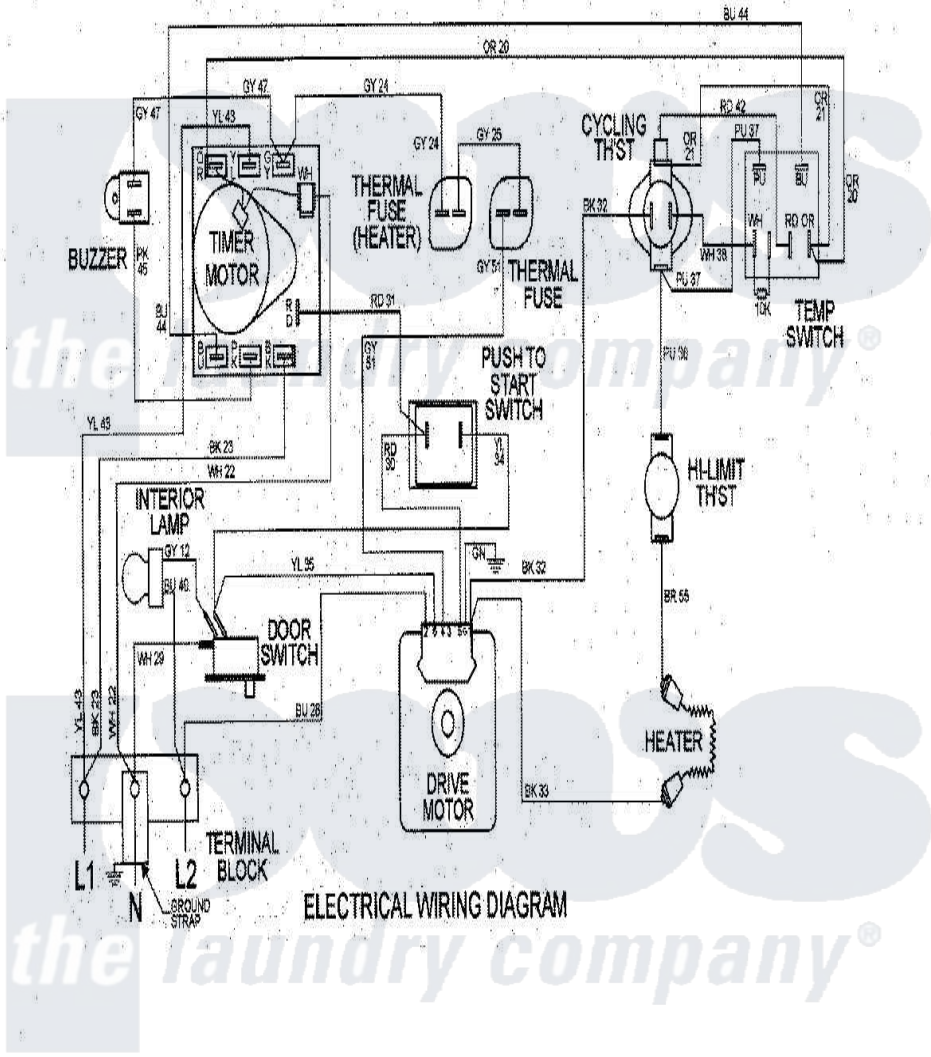

Maytag MDE6200AYW 08 - WIRING INFORMATION

Maytag Residential Maytag MDE6200AYW Dryer Parts Parts Diagram 08 - WIRING INFORMATION
 Click on the part number to view part

Item	Original Part Number	Replaced By	Status	Part Description
NI	15002745		Not Available	WIRING INFORMATION