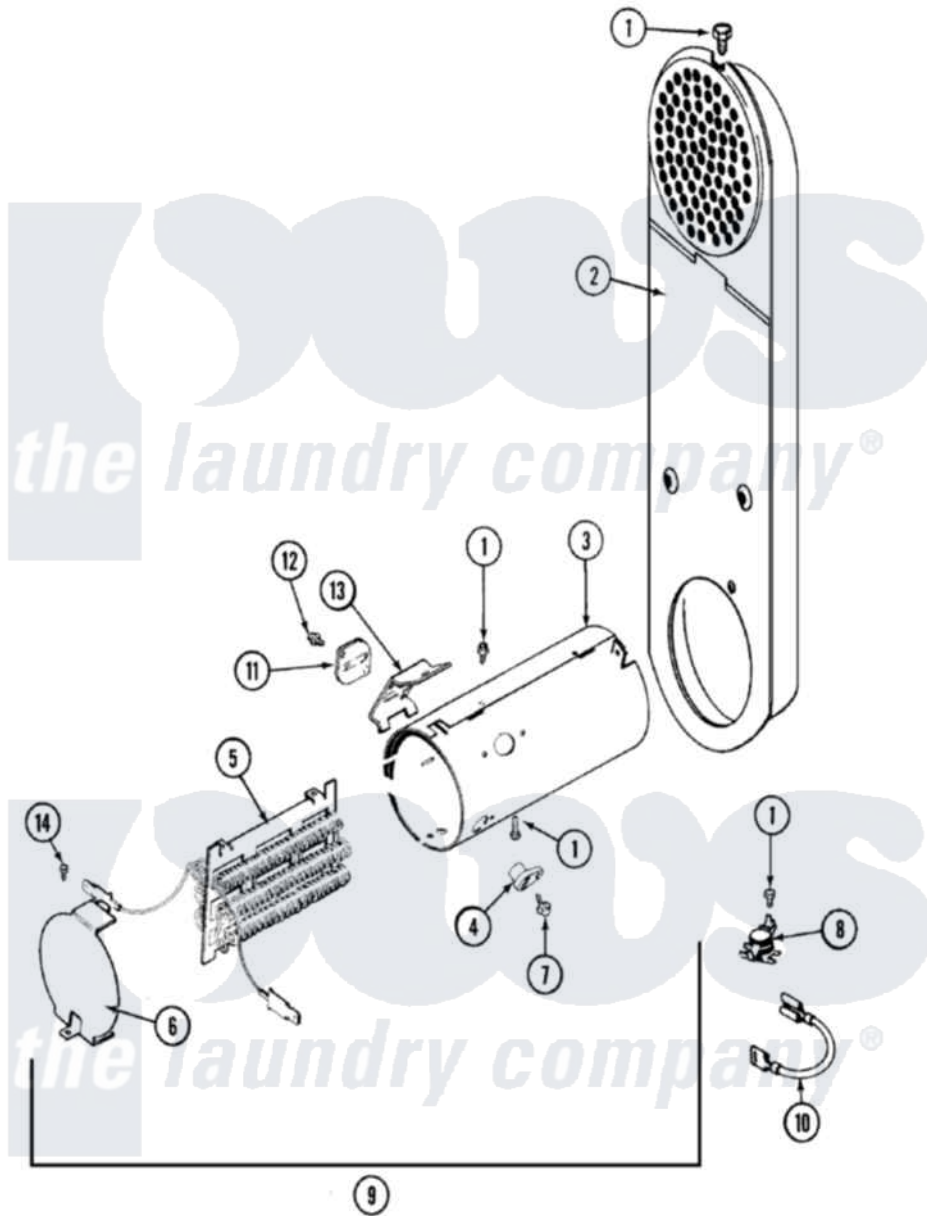

# Maytag MDE6200AZQ 01 - HEATER

Maytag Residential Maytag MDE6200AZQ Dryer Parts Parts Diagram 01 - HEATER  
 Click on the part number to view part

Item	Original Part Number	Replaced By	Status	Part Description
2	33001803	<a href="#">33003038</a>		Assembly, Inlet Duct-Elec
3	<a href="#">314995</a>			Enclosure, Heater
4	<a href="#">314998</a>			Insulator, Terminal
5	307184	<a href="#">Y308612</a>		Heater Sub-Assembly
6	<a href="#">314999</a>			Shield, Radiant
7	314554		Not Available	SCREW
8	<a href="#">303396</a>			Thermostat, Hi-Limit
9	<a href="#">307178</a>			Heater Assembly
10	<a href="#">Y307173</a>			Wire, Jumper
11	<a href="#">307473</a>			Fuse, Thermal
12	33001860	<a href="#">W10116760</a>		Screw
13	<a href="#">315346</a>			Bracket, Thermal Fuse
14	Y308590	<a href="#">W10116795</a>		Heater
"	22001996	<a href="#">3370225</a>		Screw