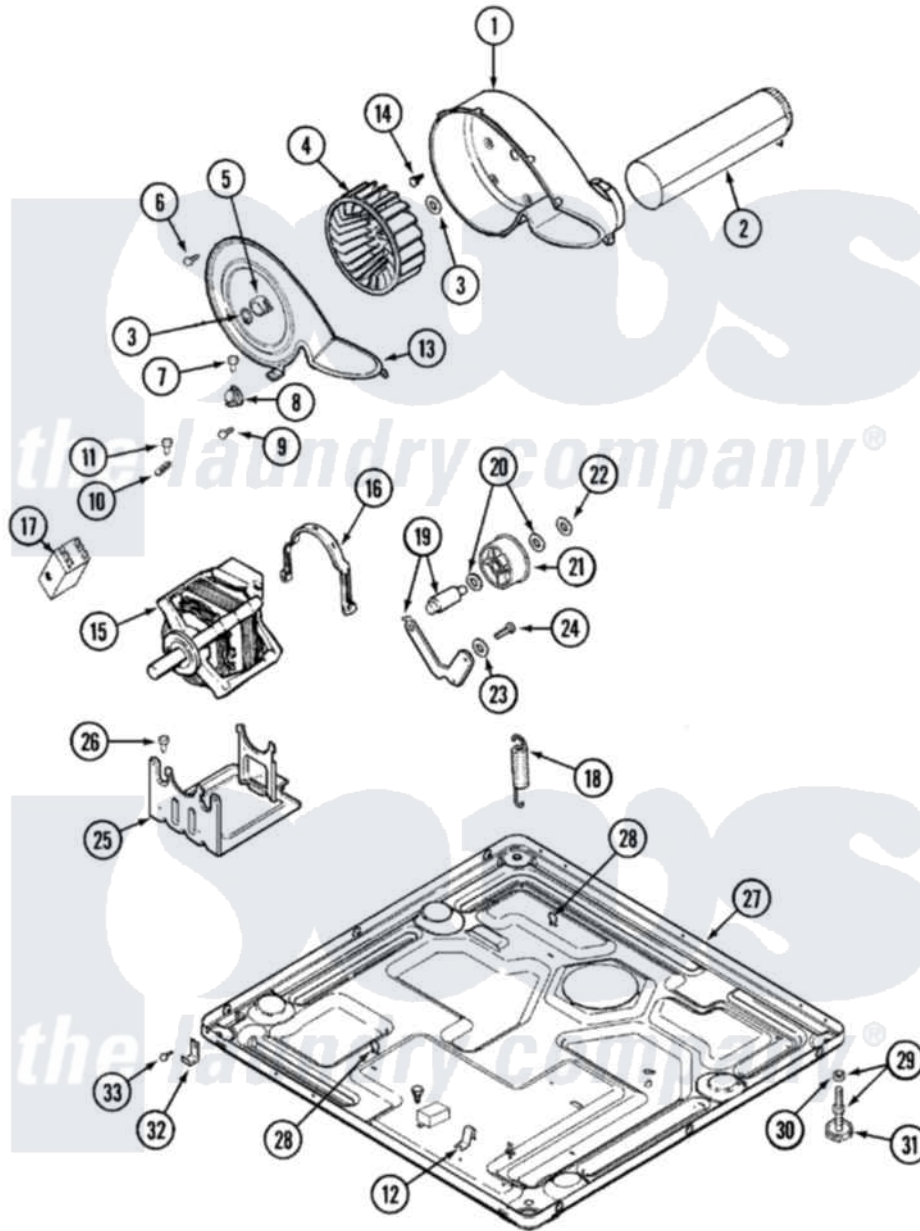

Maytag MDE6200AZW 06 - MOTOR DRIVE

Maytag [Residential Maytag MDE6200AZW Dryer Parts](#) Parts Diagram 06 - MOTOR DRIVE
 Click on the part number to view part

Item	Original Part Number	Replaced By	Status	Part Description
2	22001995			Screw Note: Screw, Tumbler Front And Shroud
"	33001800			Duct Assembly, Exhaust
3	410233	9703438		Ring-Retrn
4	33001790			Wheel, Blower
5	312967			Clamp, Blower Housing
6	33001855	33002917		Screw, No.10-16
7	Y313561			Screw---NA
8	307249			Thermostat, Multi-Temp
9	22001996	3370225		Screw
10	33001762			Fuse, Thermal
11	314848	W10116760		Screw
12	22002244			Clip, Grounding
13	33001873			Cover, Blower Housing---NA
14	314818	1163839		Screw
15	33002462	33002478		Motor
"	33002478			Motor

16	Y015825		Clip, Motor To Motor Support
17	33001854	33002478	Motor
18	33001754	33002459	Assembly, Spring And Plug
"	33002157		Grommet
19	33001840	6-3705180	Idler Arm
20	Y312527		Washer, Idler Shaft
21	33001783	6-3700340	BearIng- I
22	312958	354987	Ring, Retaining
23	315772		Sleeve, Idler Arm
24	Y014874		Screw, Idler Arm And Sleeve
25	Y313561		Screw----NA
"	33002466	33002817	Motor Support, Offset
26	Y313561		Screw----NA
27	33002622		Base,
"	33001845	Not Available	BASE
"	33002465	Not Available	BASE, (LWR)----NA
28	410490		Spring, Retainer Wire Harness
29	Y305086		Adjustable Leg And Nut
30	Y052740	62739	Nut, Lock
31	Y314137		Foot, Rubber
32	22002239		Clip, Front Panel
33	Y310632	1163839	Screw