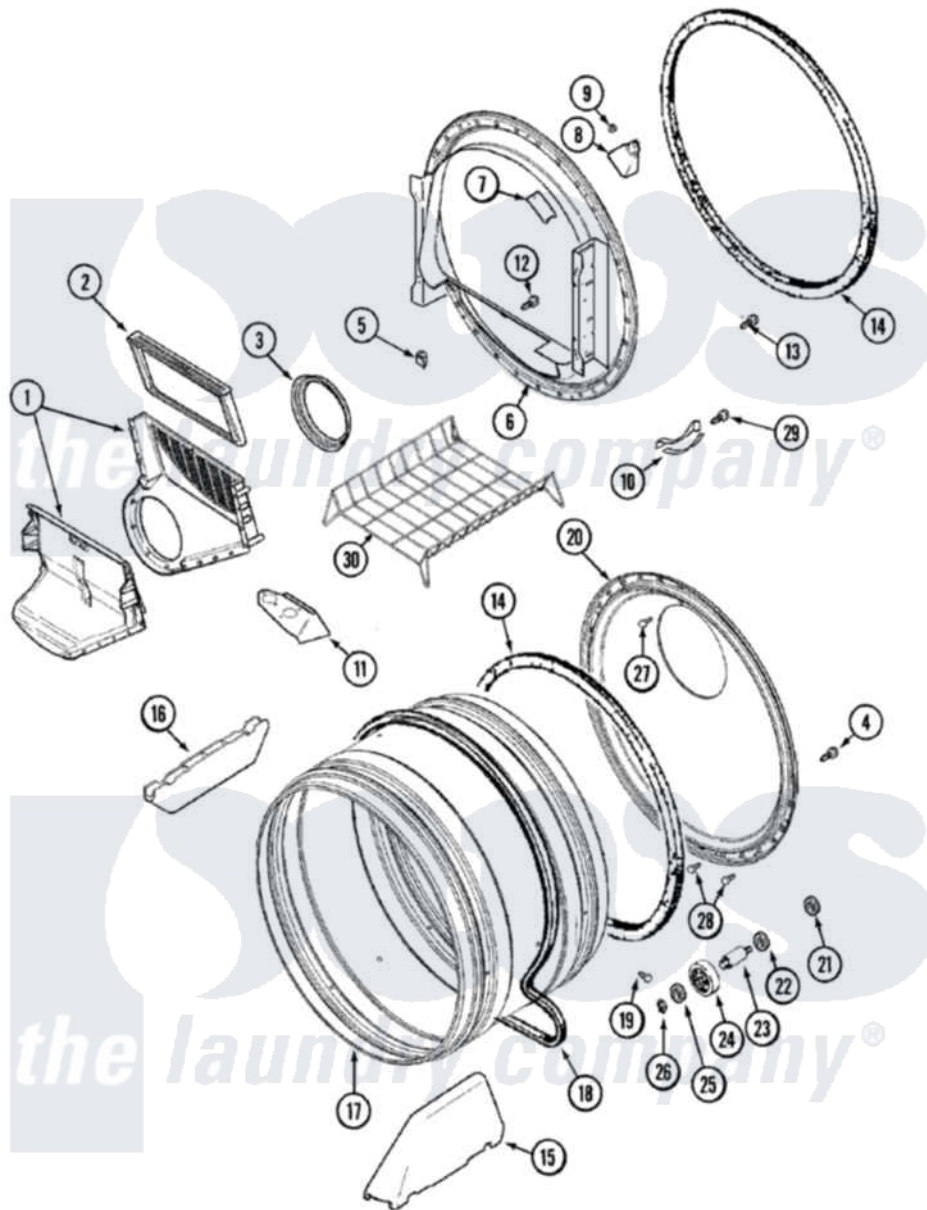

Maytag MDE6200AZW 07 - TUMBLER

Maytag Residential Maytag MDE6200AZW Dryer Parts Parts Diagram 07 - TUMBLER
 Click on the part number to view part

Item	Original Part Number	Replaced By	Status	Part Description
1	33001799			Outlet Duct Assembly Note: Outlet Duct Assembly
2	33001808			Filter, Lint
3	33001758	33002560		Seal, Blower
4	33002190			SCrew, C BraCe, BraCket, Cabinet
5	Y310376			Clip, Door Switch Harness
6	33001903			Front, Tumbler
7	33001869			Lens, Drum Light
"	33001871			Screw Note: Screw, Drum Light
8	22002263			Lamp
"	33001870		Not Available	HOLDER, LAMP (W/HOUSING) NOTE: LAMP (W/HOUSING & HOLDER)
9	214872			Palnut, End Cap Note: Nut, Lamp Holder
10	306508			Tumbler Bearing Kit ----W
11	33001837			Cover, Thermostat

12	312311	312311MAY	Screw
13	33001855	33002917	Screw, No.10-16
14	33001807		Seal, Tumbler
15	33001756	33002032	Baffle
16	33001755		Baffle
17	33001889		Tumbler
18	33001777	33002535	V-Belt
19	33001788	33002973	Screw, No.9-15 X 1.00 Hx WS
20	33001801		Back, Tumbler
21	33001443		Nut, Hex
22	Y313347	312535	Washer, Vault Mounting Brk.
23	Y312948	6-3129480	Shaft- Tumbler
24	Y303373	12001541	Drum Roller/Washer Assembly--W
25	312535		Washer, Vault Mounting Brk.
26	410233	9703438	Ring-Retrn
27	210932		Screw, No.8 X 9/16 Ctsk Note: Screw, Inlet Duct
28	22001996	3370225	Screw
29	210720		Rivet, Bearing To Tumbler Fmt
30	33001917	33001917A	Rack- Dryi