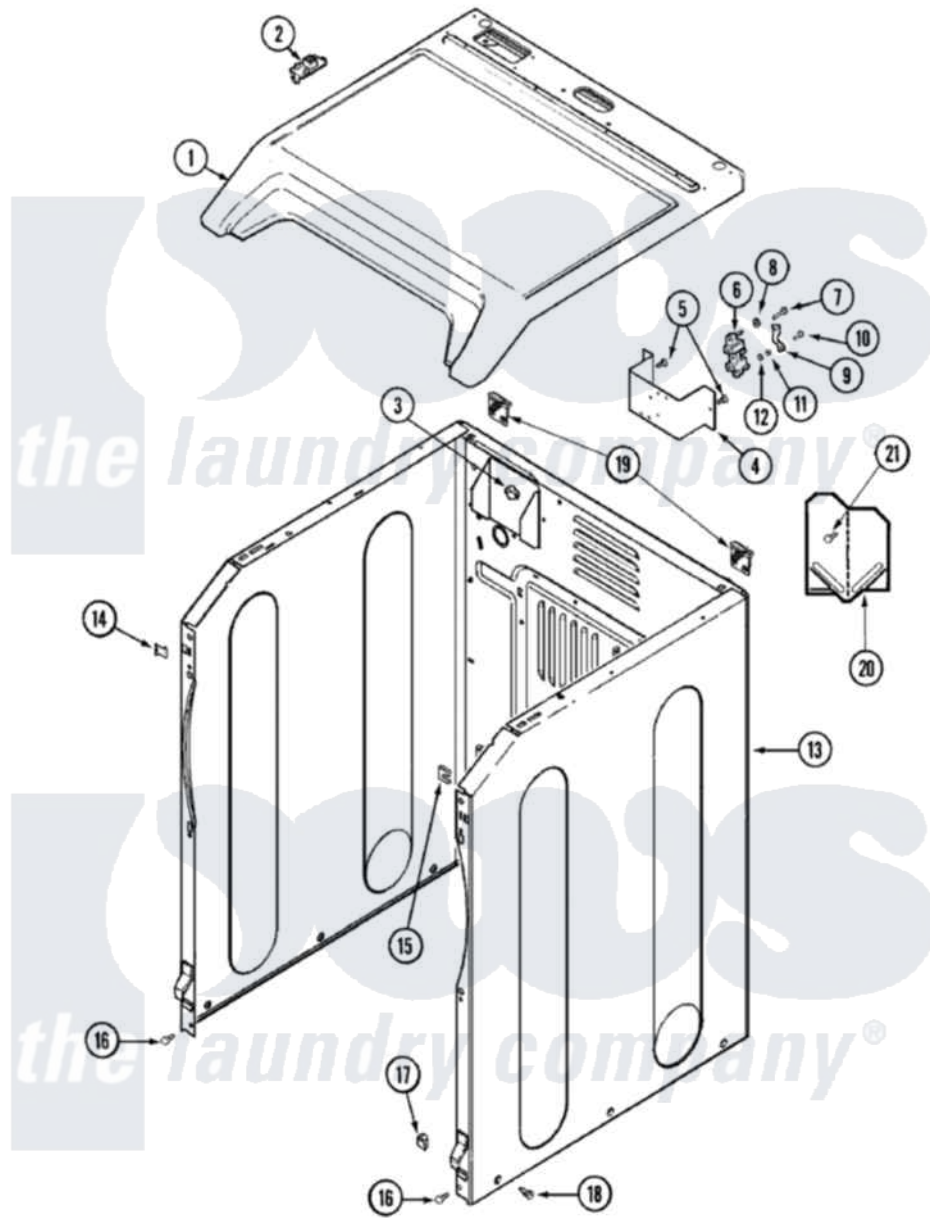

# Maytag MDE6400AGW 01 - CABINET

Maytag Residential Maytag MDE6400AGW Dryer Parts Parts Diagram 01 - CABINET  
 Click on the part number to view part

| Item | Original Part Number     | Replaced By               | Status        | Part Description                            |
|------|--------------------------|---------------------------|---------------|---|
| 1    | <a href="#">33002627</a> |                           |               | Cover, Top                                  |
| 2    | 33002599                 | <a href="#">33002891</a>  |               | Pin, Locator                                |
| 3    | <a href="#">Y310376</a>  |                           |               | Clip, Door Switch Harness                   |
| "    | <a href="#">22003298</a> |                           |               | Retainer, Wire                              |
| 4    | 33001826                 |                           | Not Available | BRACKET, TERMINAL BLOCK---NA                |
| 5    | <a href="#">22001995</a> |                           |               | Screw Note: Screw, Tumbler Front And Shroud |
| 6    | <a href="#">33001244</a> |                           |               | Block, Terminal                             |
| 7    | Y312209                  | <a href="#">W10001200</a> |               | Screw                                       |
| 8    | <a href="#">Y311270</a>  |                           |               | Washer, Terminal Block                      |
| 9    | <a href="#">Y312184</a>  |                           |               | Strap, Grounding                            |
| 10   | <a href="#">33001245</a> |                           |               | Screw---NA                                  |
| 11   | 311484                   | <a href="#">112432</a>    |               | Nut   |
| 12   | <a href="#">311093</a>   |                           |               | Washer, Terminal Connection                 |
| 13   | <a href="#">22003556</a> |                           |               | Screw, Baffle                               |
| 14   | <a href="#">22002049</a> |                           |               | Clip Note: Clip, Front Panel                |