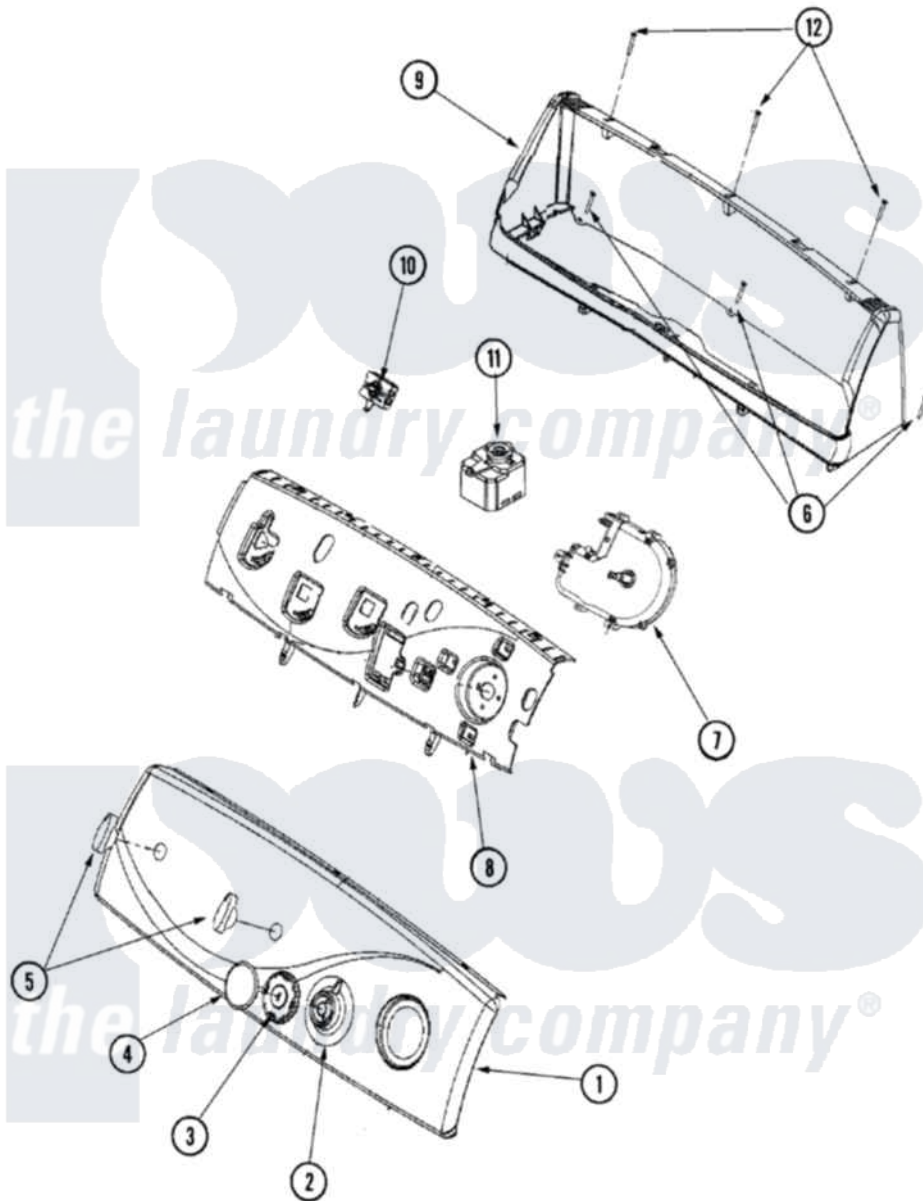

# Maytag MDE6400AGW 02 - CONTROL PANEL

Maytag Residential Maytag MDE6400AGW Dryer Parts Parts Diagram 02 - CONTROL PANEL  
 Click on the part number to view part

| Item | Original Part Number     | Replaced By              | Status        | Part Description     |
|------|--------------------------|--------------------------|---------------|----------------------|
| 1    | 33002945                 |                          | Not Available | FACIA                |
| 2    | <a href="#">22004165</a> |                          |               | Timer Dial Skirt     |
| 3    | <a href="#">22003993</a> |                          |               | Timer Knob           |
| 4    | <a href="#">22003989</a> |                          |               | Timer Cap White      |
| 5    | <a href="#">22003987</a> |                          |               | Control Knob White   |
| 6    | 33001855                 | <a href="#">33002917</a> |               | Screw, No.10-16      |
| 7    | <a href="#">33002944</a> |                          |               | Timer, Export        |
| 8    | <a href="#">33002738</a> |                          |               | Dryer Switch Support |
| 10   | <a href="#">33002946</a> |                          |               | Switch, Temp         |
| 11   | <a href="#">33002947</a> |                          |               | Switch, Buzzer       |
| 12   | 22003938                 | <a href="#">8534058</a>  |               | Screw                |