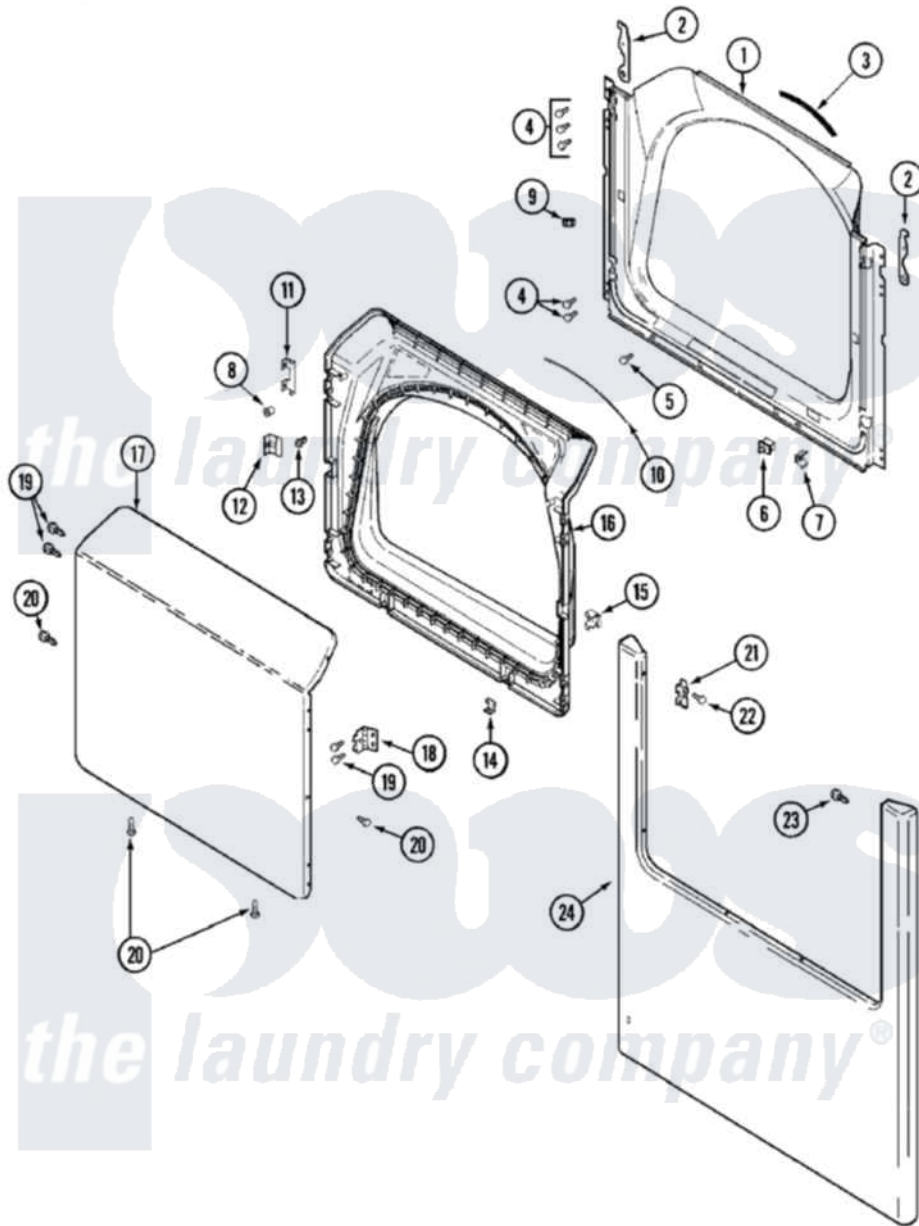

# Maytag MDE6400AGW 03 - DOOR

Maytag Residential Maytag MDE6400AGW Dryer Parts Parts Diagram 03 - DOOR  
 Click on the part number to view part

Item	Original Part Number	Replaced By	Status	Part Description
1	<a href="#">33001778</a>			Shroud
2	<a href="#">33002597</a>			Hook, Security
3	<a href="#">33001767</a>			Seal, Shroud
4	<a href="#">22001995</a>			Screw Note: Screw, Tumbler Front And Shroud
5	<a href="#">33001768</a>			Screw, Shroud Note: Screw, Shroud And Outlet Duct
6	<a href="#">33002239</a>			Switch, Door
7	<a href="#">33001760</a>			Bracket, Hinge
8	<a href="#">33001771</a>			Bushing, Inner Door
9	33001791	<a href="#">306436</a>		Door Latch Kit--W
"	Y304578	<a href="#">LA-1003</a>		Door Catch Kit
10	<a href="#">33002094</a>			Seal, Door
11	<a href="#">22002038</a>			Clip, Door
12	<a href="#">33001793</a>			Bracket, Strike
13	<a href="#">33001761</a>			Strike, Door
14	<a href="#">22002039</a>			Clip, Door

15	<a href="#">33001763</a>		Plug, Inner Door
16	<a href="#">33001750</a>		Door, Inner/ W Seal
"	<a href="#">22002063</a>		Screw No.8-18AB Wafer Head
"	<a href="#">22002039</a>		Clip, Door
"	<a href="#">33002351</a>		Screw
17	<a href="#">33002786</a>		Outer Door As-Pack
"	<a href="#">22001817</a>		Sheet, Sound Damper
18	<a href="#">33001759</a>		Hinge, Door
19	22002062	<a href="#">98006631</a>	Screw
20	<a href="#">22002063</a>		Screw No.8-18AB Wafer Head
21	<a href="#">33001764</a>		Cover, Hinge Hole
22	<a href="#">33001787</a>		Screw, Hinge Note: Screw, Hinge Hole Cover
23	<a href="#">22002012</a>		Screw, Hinge Note: Screw, Hinge Bracket
24	<a href="#">22002836</a>		Panel, Front