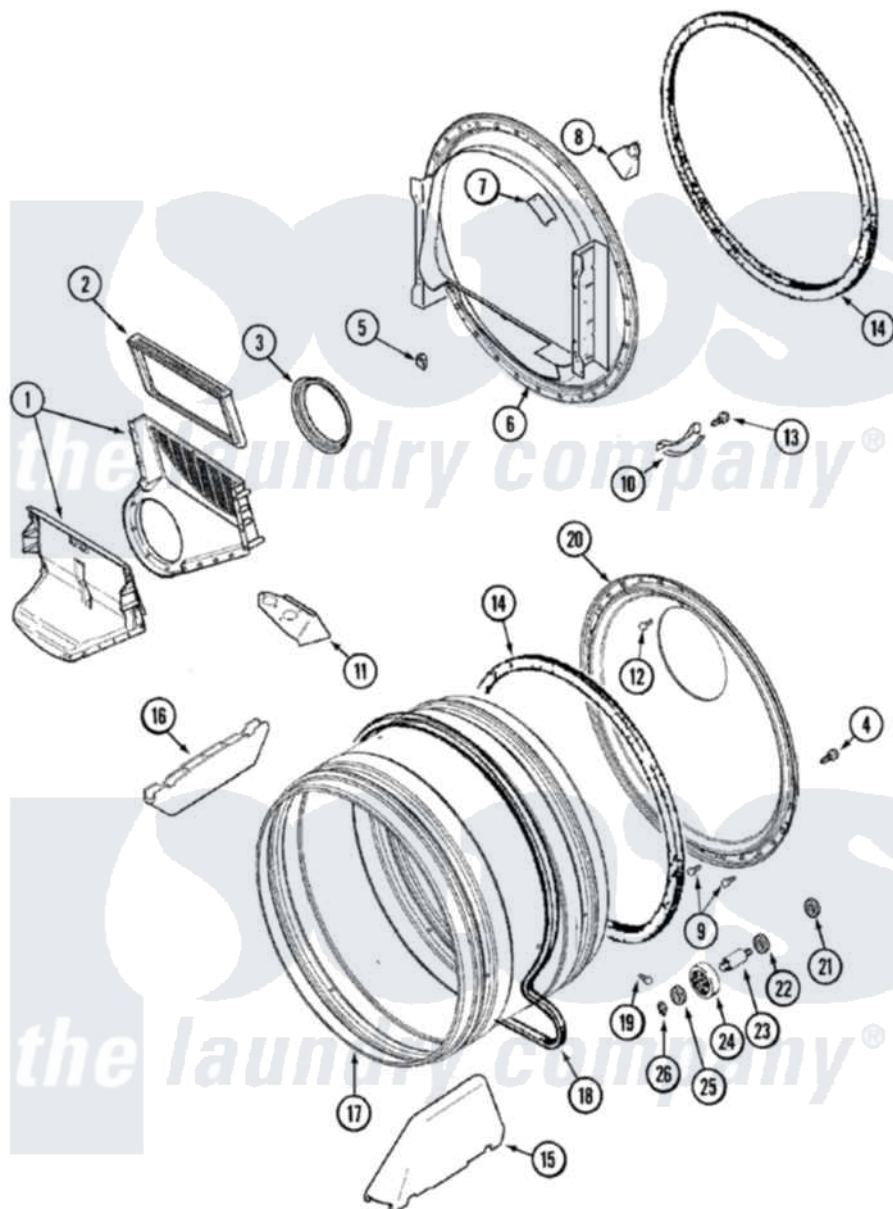

# Maytag MDE6400AGW 07 - TUMBLER

Maytag Residential Maytag MDE6400AGW Dryer Parts Parts Diagram 07 - TUMBLER  
 Click on the part number to view part

Item	Original Part Number	Replaced By	Status	Part Description
1	<a href="#">33001799</a>			Outlet Duct Assembly Note: Outlet Duct Assembly
"	<a href="#">33002950</a>			Water Shroud
2	<a href="#">33001808</a>			Filter, Lint
3	<a href="#">33002560</a>			Seal, Blower
4	<a href="#">33002190</a>			SCrew, C BraCe, BraCket, Cabinet
6	<a href="#">33001903</a>			Front, Tumbler
7	<a href="#">33001869</a>			Lens, Drum Light
"	33001855	<a href="#">33002917</a>		Screw, No.10-16
8	33001870		Not Available	HOLDER, LAMP (W/HOUSING) NOTE: LAMP (W/HOUSING & HOLDER)
"	<a href="#">22002263</a>			Lamp
9	211294	<a href="#">90767</a>		Screw, 8A X 3/8 HeX Washer Head Tapping
10	<a href="#">306508</a>			Tumbler Bearing Kit ---W
11	<a href="#">33001837</a>			Cover, Thermostat

12	<a href="#">210932</a>		Screw, No.8 X 9/16 Ctsk Note: Screw, Inlet Duct
13	<a href="#">210720</a>		Rivet, Bearing To Tumbler Fmt
14	<a href="#">33001807</a>		Seal, Tumbler
15	33001756	<a href="#">33002032</a>	Baffle
16	<a href="#">33001755</a>		Baffle
17	<a href="#">33001889</a>		Tumbler
18	<a href="#">33002535</a>		V-Belt
19	33001788	<a href="#">33002973</a>	Screw, No.9-15 X 1.00 Hx WS
20	<a href="#">33002779</a>		Tumbler Back And Seal As- Pack
"	<a href="#">33003037</a>		Tumbler Back And Seal
21	<a href="#">33001443</a>		Nut, Hex
22	<a href="#">Y312527</a>		Washer, Idler Shaft
23	Y312948	<a href="#">6-3129480</a>	Shaft- Tumbler
24	Y303373	<a href="#">12001541</a>	Drum Roller/Washer Assembly--W
25	<a href="#">312535</a>		Washer, Vault Mounting Brk.
26	410233	<a href="#">9703438</a>	Ring-Retrn