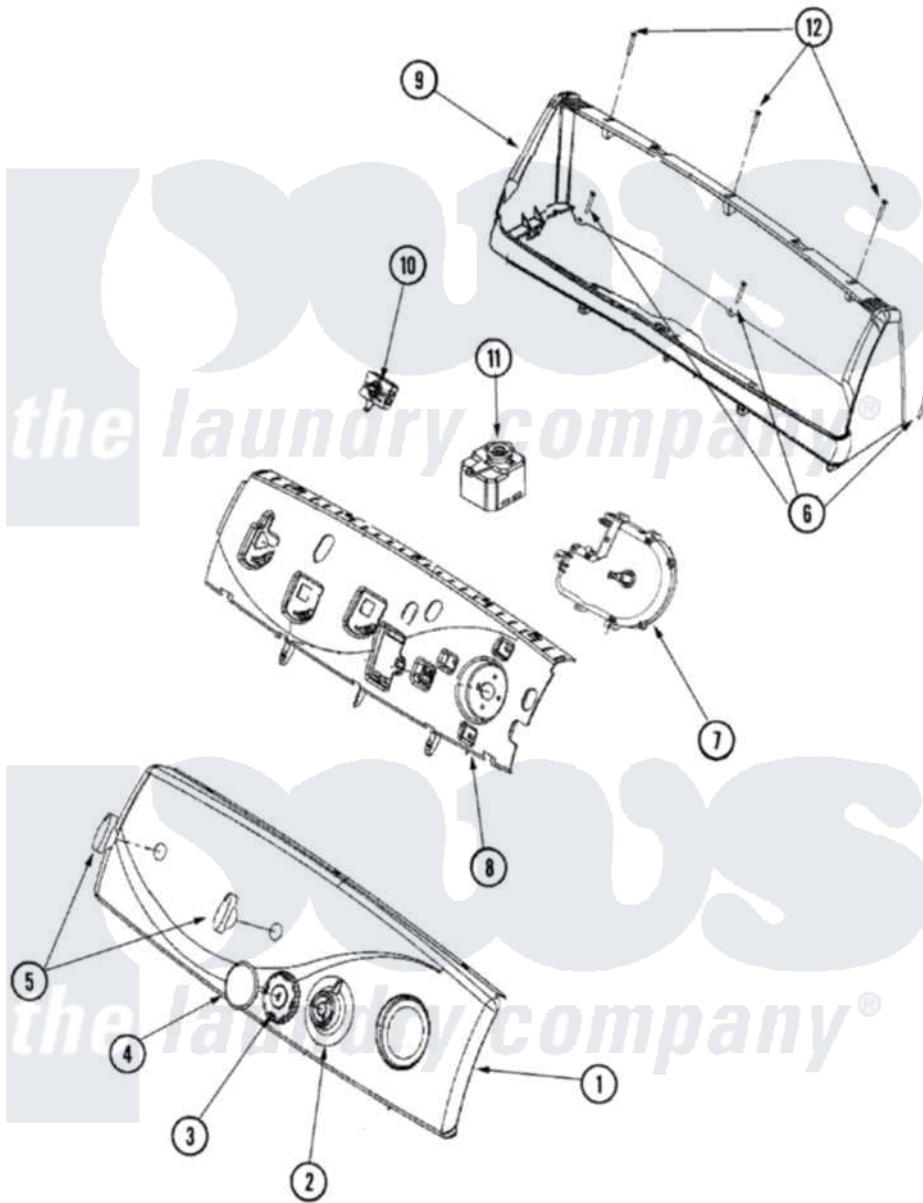

# Maytag MDE6400AYQ 02 - CONTROL PANEL

Maytag [Residential Maytag MDE6400AYQ Dryer Parts](#) Parts Diagram 02 - CONTROL PANEL  
 Click on the part number to view part

| Item | Original Part Number     | Replaced By              | Status        | Part Description               |
|------|--------------------------|--------------------------|---------------|--------------------------------|
| 1    | 33002727                 | <a href="#">33002900</a> |               | Facia - Bisque                 |
| 2    | 22003954                 |                          | Not Available | TIMER DIAL SKIRT (BSQ)         |
| 3    | <a href="#">22003993</a> |                          |               | Timer Knob                     |
| 4    | <a href="#">22003990</a> |                          |               | Timer Cap                      |
| 5    | 22004050                 |                          | Not Available | ENG. TOL. COMPENSATOR (SPACER) |
| "    | 22003988                 | <a href="#">22003987</a> |               | Control Knob White             |
| 6    | 33001855                 | <a href="#">33002917</a> |               | Screw, No.10-16                |
| 7    | <a href="#">33002803</a> |                          |               | Timer                          |
| "    | 33002748                 | <a href="#">33002855</a> |               | Timer                          |
| 8    | <a href="#">33002738</a> |                          |               | Dryer Switch Support           |
| 9    | <a href="#">22003975</a> |                          |               | Console Housing                |
| 10   | <a href="#">33002725</a> |                          |               | 4 Pos. Rotary Temp. Switch     |
| 11   | <a href="#">33002750</a> |                          |               | Buzzer Switch                  |
| 12   | 22003938                 | <a href="#">8534058</a>  |               | Screw                          |