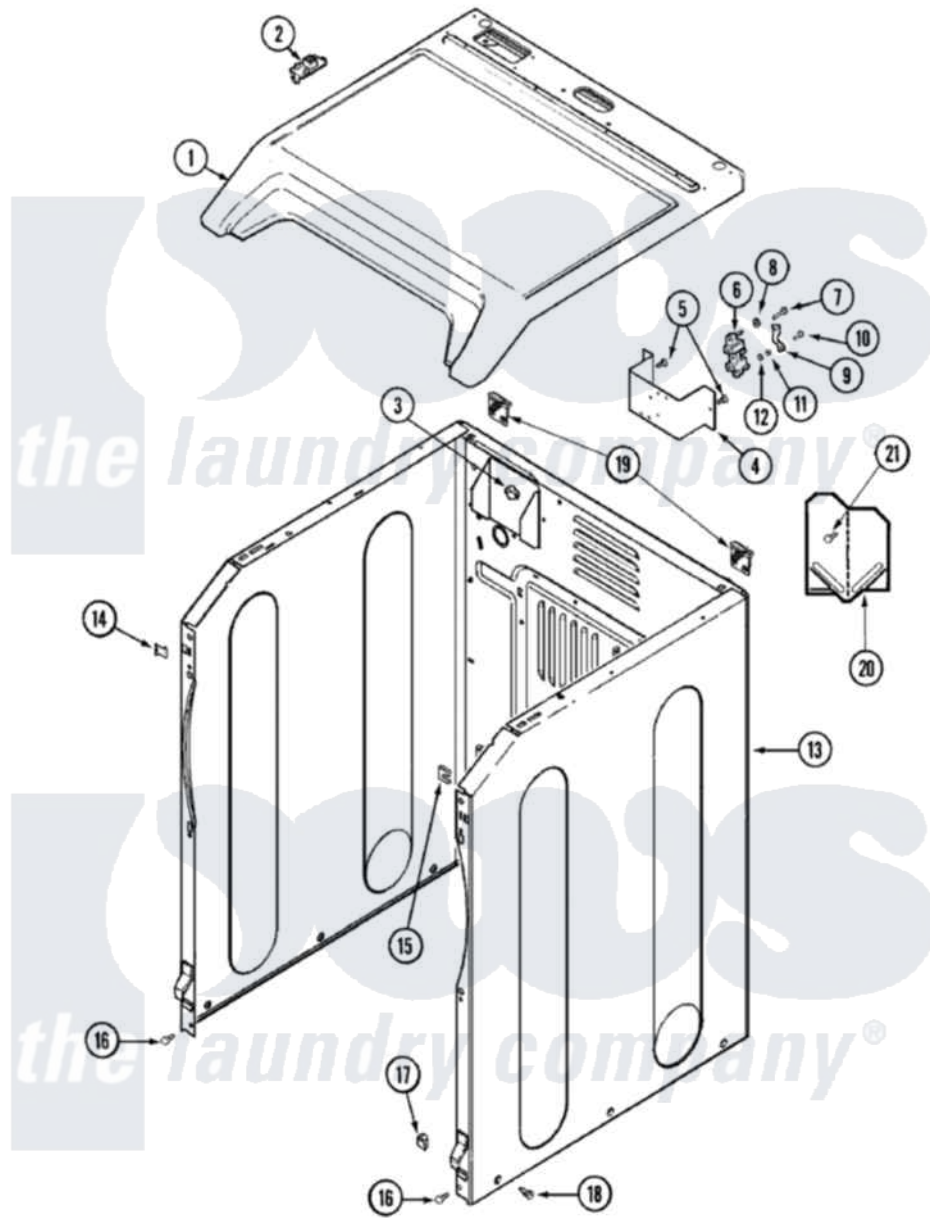

# Maytag MDE6400AYW 01 - CABINET

Maytag [Residential Maytag MDE6400AYW Dryer Parts](#) Parts Diagram 01 - CABINET  
 Click on the part number to view part

Item	Original Part Number	Replaced By	Status	Part Description
1	<a href="#">33002627</a>			Cover, Top
2	33002599	<a href="#">33002891</a>		Pin, Locator
3	<a href="#">Y310376</a>			Clip, Door Switch Harness
4	33001826		Not Available	BRACKET, TERMINAL BLOCK---NA
5	<a href="#">22001995</a>			Screw Note: Screw, Tumbler Front And Shroud
6	<a href="#">33001244</a>			Block, Terminal
7	Y312209	<a href="#">W10001200</a>		Screw
8	<a href="#">Y311270</a>			Washer, Terminal Block
9	<a href="#">Y312184</a>			Strap, Grounding
10	<a href="#">33001245</a>			Screw---NA
11	311484	<a href="#">112432</a>		Nut
12	<a href="#">311093</a>			Washer, Terminal Connection
13	<a href="#">22003556</a>			Screw, Baffle
"	<a href="#">22003639</a>			Cabinet Assembly
14	<a href="#">22002049</a>			Clip Note: Clip, Front Panel

15	213280	<a href="#">204439</a>	Screw And Fstner Assembly
16	<a href="#">22001995</a>		Screw Note: Screw, Tumbler Front And Shroud
17	<a href="#">Y310376</a>		Clip, Door Switch Harness
18	<a href="#">213007</a>		Xfor Cabinet See Cabinet, Back
19	22003367	<a href="#">22004095</a>	Hinge, Plastic
"	<a href="#">22001995</a>		Screw Note: Screw, Tumbler Front And Shroud
20	<a href="#">33001795</a>		Cover, Terminal Block
21	<a href="#">22001995</a>		Screw Note: Screw, Tumbler Front And Shroud