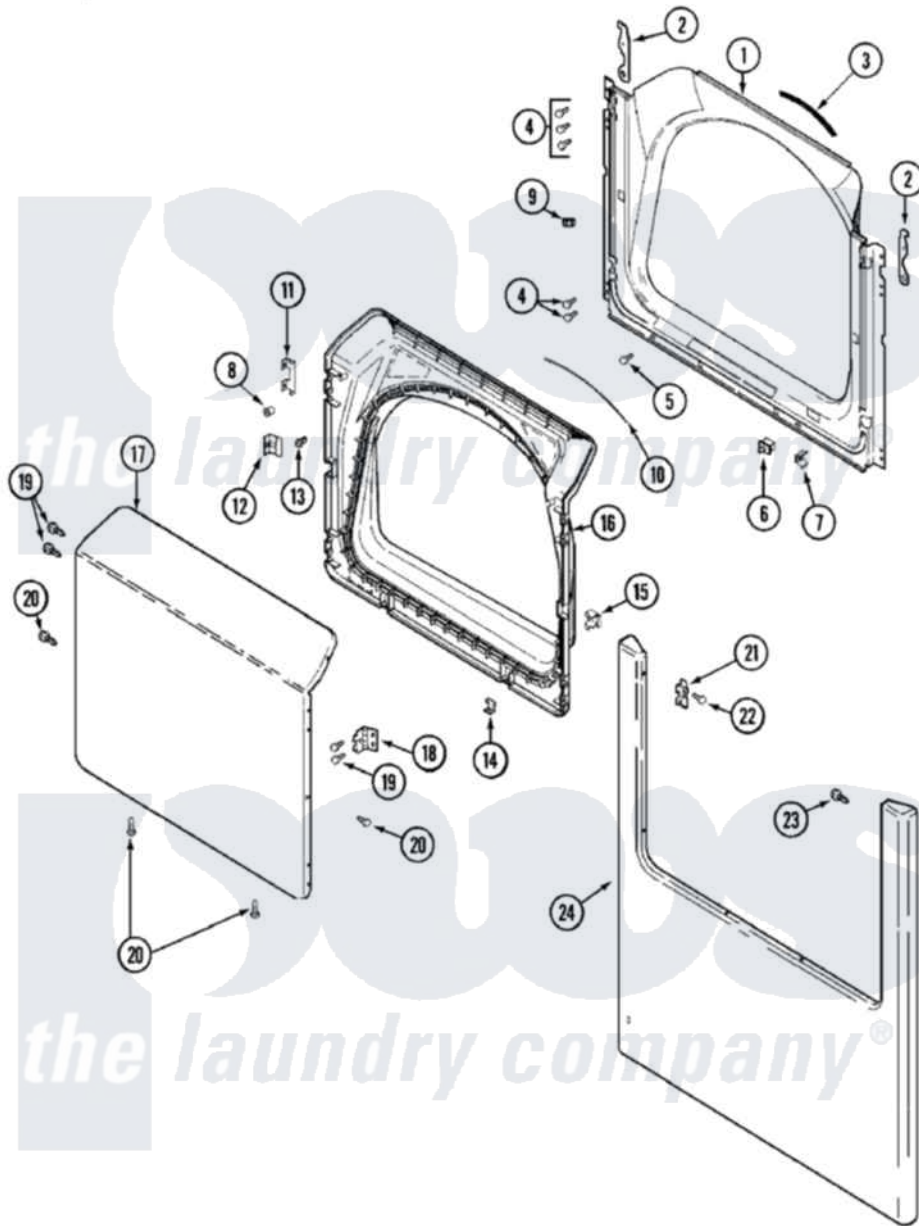

Maytag MDE6400AYW 03 - DOOR

Maytag Residential Maytag MDE6400AYW Dryer Parts Parts Diagram 03 - DOOR
 Click on the part number to view part

Item	Original Part Number	Replaced By	Status	Part Description
1	33001778			Shroud
2	33002597			Hook, Security
3	33001767			Seal, Shroud
4	22001995			Screw Note: Screw, Tumbler Front And Shroud
5	33001768			Screw, Shroud Note: Screw, Shroud And Outlet Duct
6	33001508	W10169313		Switch-Dor
7	33001760			Bracket, Hinge
8	33001771			Bushing, Inner Door
9	33001791	306436		Door Latch Kit--W
"	Y304578	LA-1003		Door Catch Kit
10	33002094			Seal, Door
11	22002038			Clip, Door
12	33001793			Bracket, Strike
13	33001761			Strike, Door
14	22002039			Clip, Door

15	33001763		Plug, Inner Door
16	33001750		Door, Inner/ W Seal
"	22002063		Screw No.8-18AB Wafer Head
"	22002039		Clip, Door
"	33002351		Screw
17	33002786		Outer Door As-Pack
"	22001817		Sheet, Sound Damper
18	33001759		Hinge, Door
19	22002062	98006631	Screw
20	22002063		Screw No.8-18AB Wafer Head
21	33001764		Cover, Hinge Hole
22	33001787		Screw, Hinge Note: Screw, Hinge Hole Cover
23	22002012		Screw, Hinge Note: Screw, Hinge Bracket
24	22002836		Panel, Front