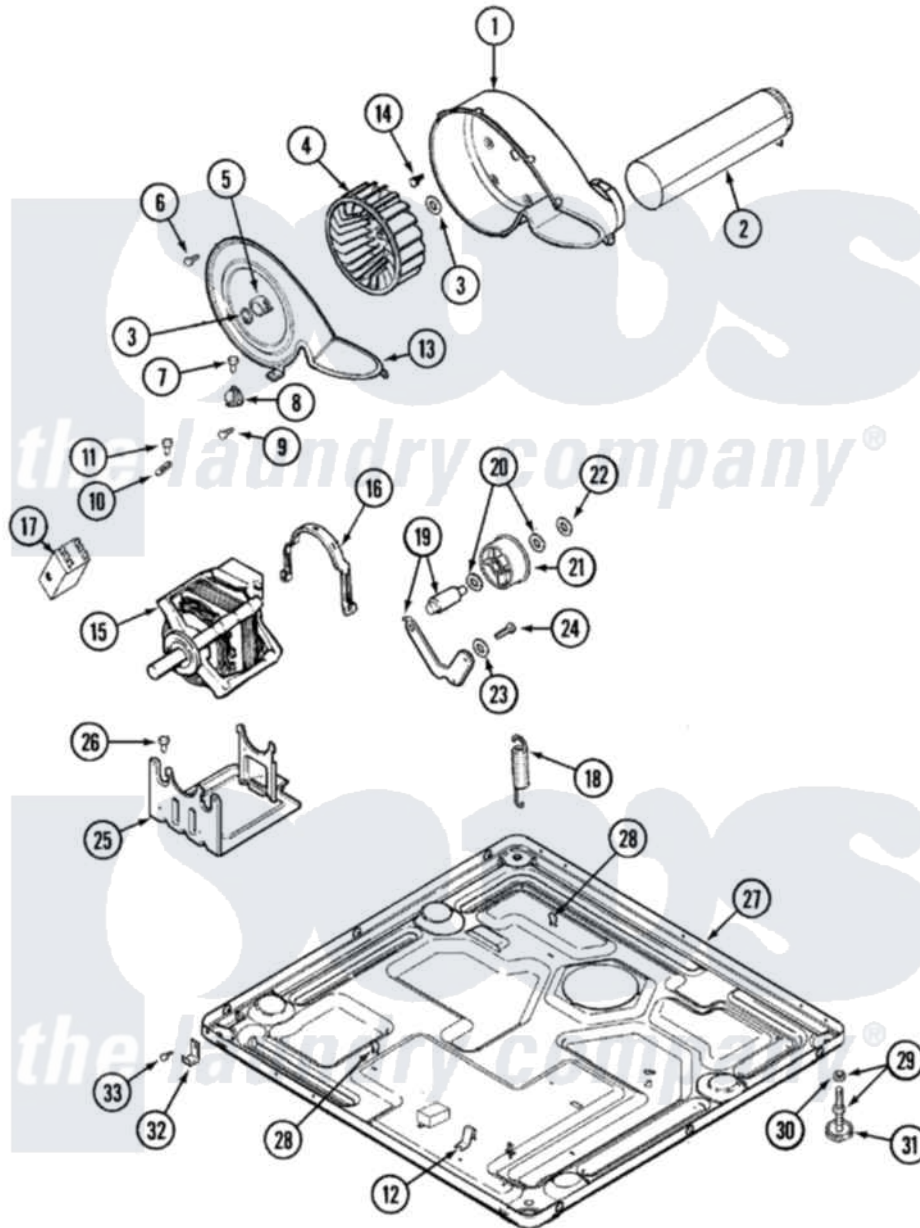

Maytag MDE6400AYW 05 - MOTOR DRIVE

Maytag [Residential Maytag MDE6400AYW Dryer Parts](#) Parts Diagram 05 - MOTOR DRIVE
 Click on the part number to view part

Item	Original Part Number	Replaced By	Status	Part Description
1	33001789			Housing, Blower
2	211294	90767		Screw, 8A X 3/8 HeX Washer Head Tapping
"	33001800			Duct Assembly, Exhaust
3	410233	9703438		Ring-Retr
4	33002797			Wheel, Blower
"	33001790			Wheel, Blower
5	312967			Clamp, Blower Housing
6	33001855	33002917		Screw, No.10-16
7	Y313561			Screw----NA
8	307249			Thermostat, Multi-Temp
9	22002925	3370225		Screw
10	33001762			Fuse, Thermal
11	211294	90767		Screw, 8A X 3/8 HeX Washer Head Tapping
12	22002244			Clip, Grounding
13	303396			Thermostat, Hi-Limit

"	33001873		Cover, Blower Housing----NA
14	Y310632	1163839	Screw
15	33002478		Motor
"	33002795		Motor, Drive 60Hz
16	33002221	Y015825	Clip, Motor To Motor Support
17	22003854	22003858	EMI Suppression Filter, 16a
18	33002460	33002459	Assembly, Spring And Plug
"	33002157		Grommet
19	33001840	6-3705180	Idler Arm
20	Y312527		Washer, Idler Shaft
21	33001783	6-3700340	Bearing- I
22	312958	354987	Ring, Retaining
23	315772		Sleeve, Idler Arm
24	Y014874		Screw, Idler Arm And Sleeve
25	Y313561		Screw----NA
"	33002466	33002817	Motor Support, Offset
26	Y313561		Screw----NA
27	33002465	Not Available	BASE, (LWR)----NA
28	410490		Spring, Retainer Wire Harness
29	Y305086		Adjustable Leg And Nut
30	Y052740	62739	Nut, Lock
31	Y314137		Foot, Rubber
32	22002239		Clip, Front Panel
33	33002190		SCrew, C BraCe, BraCket, Cabinet