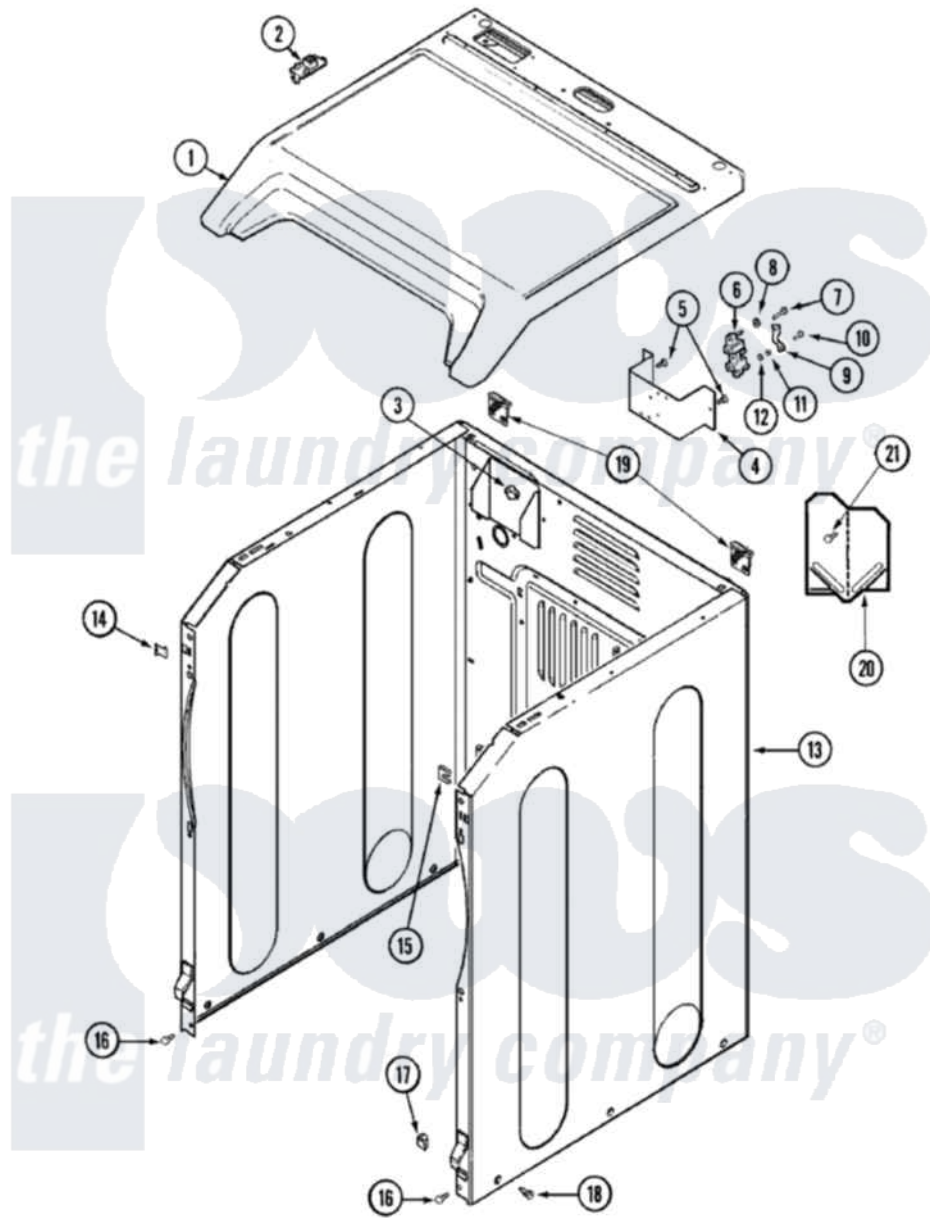

Maytag MDE6400AZW 01 - CABINET

Maytag [Residential Maytag MDE6400AZW Dryer Parts](#) Parts Diagram 01 - CABINET
 Click on the part number to view part

Item	Original Part Number	Replaced By	Status	Part Description
1	33002627			Cover, Top
2	33002599	33002891		Pin, Locator
3	Y310376			Clip, Door Switch Harness
4	33001826		Not Available	BRACKET, TERMINAL BLOCK---NA
5	22001995			Screw Note: Screw, Tumbler Front And Shroud
6	33001244			Block, Terminal
7	Y312209	W10001200		Screw
8	Y311270			Washer, Terminal Block
9	Y312184			Strap, Grounding
10	33001245			Screw---NA
11	311484	112432		Nut
12	311093			Washer, Terminal Connection
13	22003556			Screw, Baffle
"	22003639			Cabinet Assembly
14	22002049			Clip Note: Clip, Front Panel

15	213280	204439	Screw And Fstner Assembly
16	22001995		Screw Note: Screw, Tumbler Front And Shroud
17	Y310376		Clip, Door Switch Harness
18	213007		Xfor Cabinet See Cabinet, Back
19	22003367	22004095	Hinge, Plastic
"	22001995		Screw Note: Screw, Tumbler Front And Shroud
20	33001795		Cover, Terminal Block
21	22001995		Screw Note: Screw, Tumbler Front And Shroud