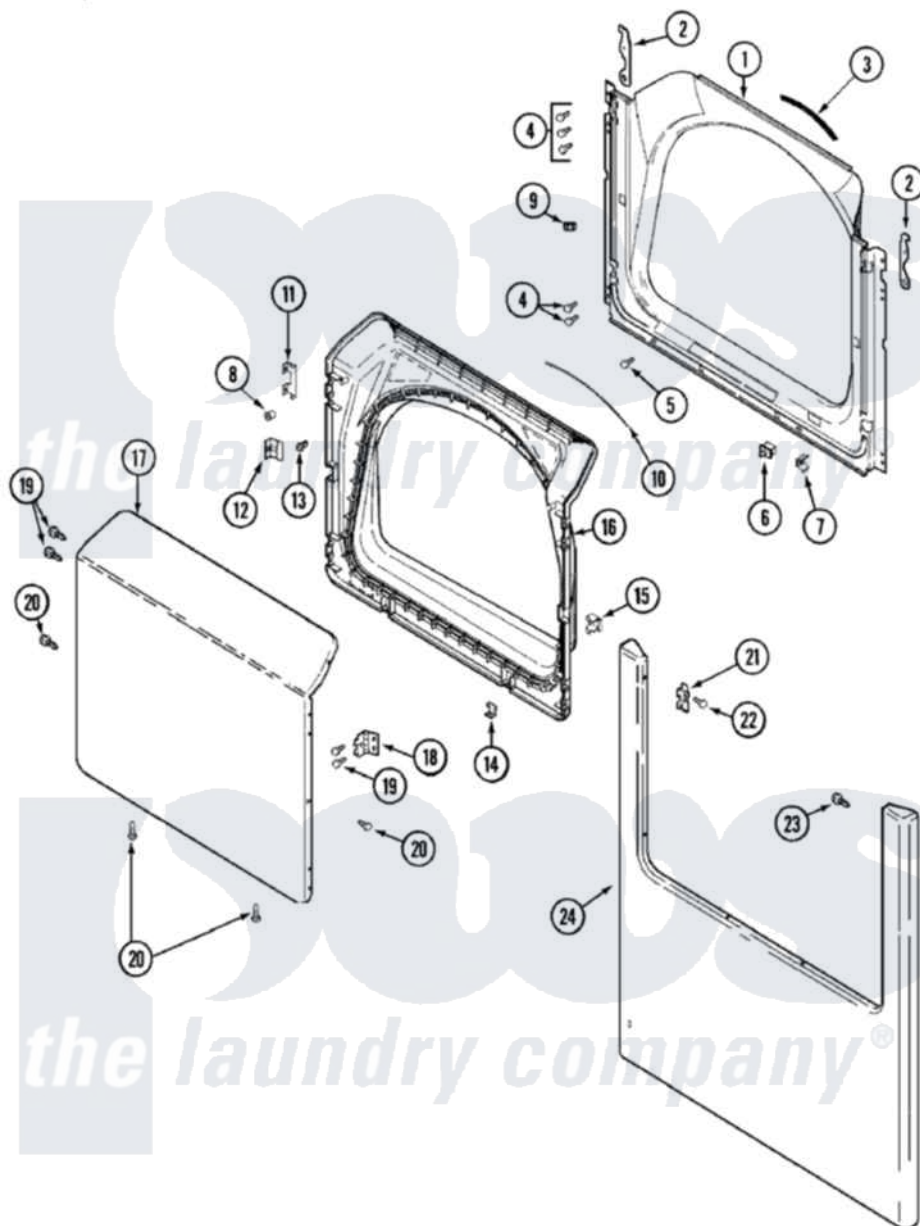

Maytag MDE6400AZW 03 - DOOR

Maytag Residential Maytag MDE6400AZW Dryer Parts Parts Diagram 03 - DOOR
 Click on the part number to view part

Item	Original Part Number	Replaced By	Status	Part Description
1	33001778			Shroud
2	33002597			Hook, Security
3	33001767			Seal, Shroud
4	22001995			Screw Note: Screw, Tumbler Front And Shroud
5	33001768			Screw, Shroud Note: Screw, Shroud And Outlet Duct
6	33001508	W10169313		Switch-Dor
7	33001760			Bracket, Hinge
8	33001771			Bushing, Inner Door
9	33001791	306436		Door Latch Kit--W
"	Y304578	LA-1003		Door Catch Kit
10	33002094			Seal, Door
11	22002038			Clip, Door
12	33001793			Bracket, Strike
13	33001761			Strike, Door
14	22002039			Clip, Door

15	33001763		Plug, Inner Door
16	33001750		Door, Inner/ W Seal
"	22002063		Screw No.8-18AB Wafer Head
"	22002039		Clip, Door
"	33002351		Screw
17	33002786		Outer Door As-Pack
"	22001817		Sheet, Sound Damper
18	33001759		Hinge, Door
19	22002062	98006631	Screw
20	22002063		Screw No.8-18AB Wafer Head
21	33001764		Cover, Hinge Hole
22	33001787		Screw, Hinge Note: Screw, Hinge Hole Cover
23	22002012		Screw, Hinge Note: Screw, Hinge Bracket
24	22002836		Panel, Front