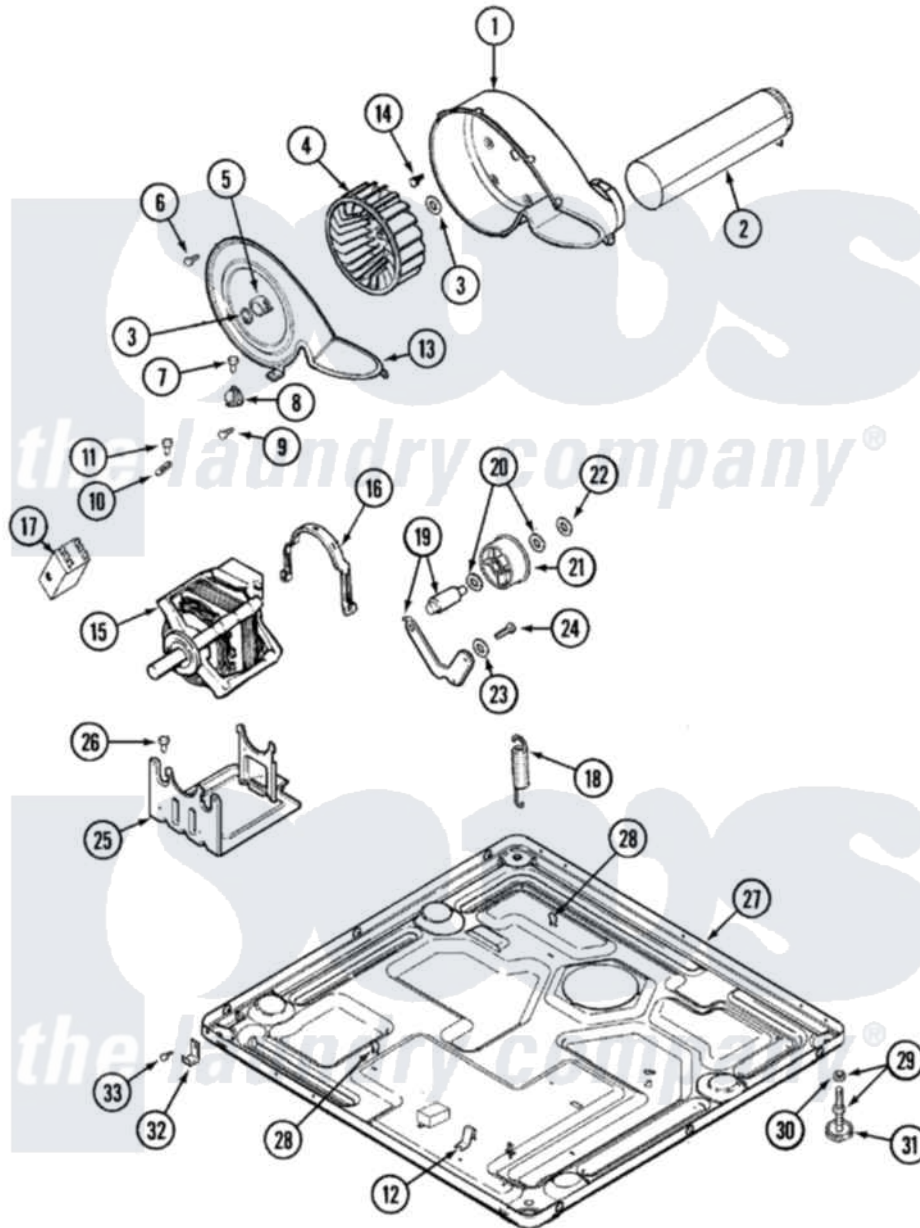

# Maytag MDE6400AZW 05 - MOTOR DRIVE

Maytag Residential Maytag MDE6400AZW Dryer Parts Parts Diagram 05 - MOTOR DRIVE  
 Click on the part number to view part

Item	Original Part Number	Replaced By	Status	Part Description
1	<a href="#">33001789</a>			Housing, Blower
2	<a href="#">33001800</a>			Duct Assembly, Exhaust
"	211294	<a href="#">90767</a>		Screw, 8A X 3/8 HeX Washer Head Tapping
3	410233	<a href="#">9703438</a>		Ring-Retrn
4	<a href="#">33002797</a>			Wheel, Blower
"	<a href="#">33001790</a>			Wheel, Blower
5	<a href="#">312967</a>			Clamp, Blower Housing
6	33001855	<a href="#">33002917</a>		Screw, No.10-16
7	<a href="#">Y313561</a>			Screw----NA
8	<a href="#">307249</a>			Thermostat, Multi-Temp
9	22002925	<a href="#">3370225</a>		Screw
10	<a href="#">33001762</a>			Fuse, Thermal
11	211294	<a href="#">90767</a>		Screw, 8A X 3/8 HeX Washer Head Tapping
12	<a href="#">22002244</a>			Clip, Grounding
13	<a href="#">33001873</a>			Cover, Blower Housing----NA