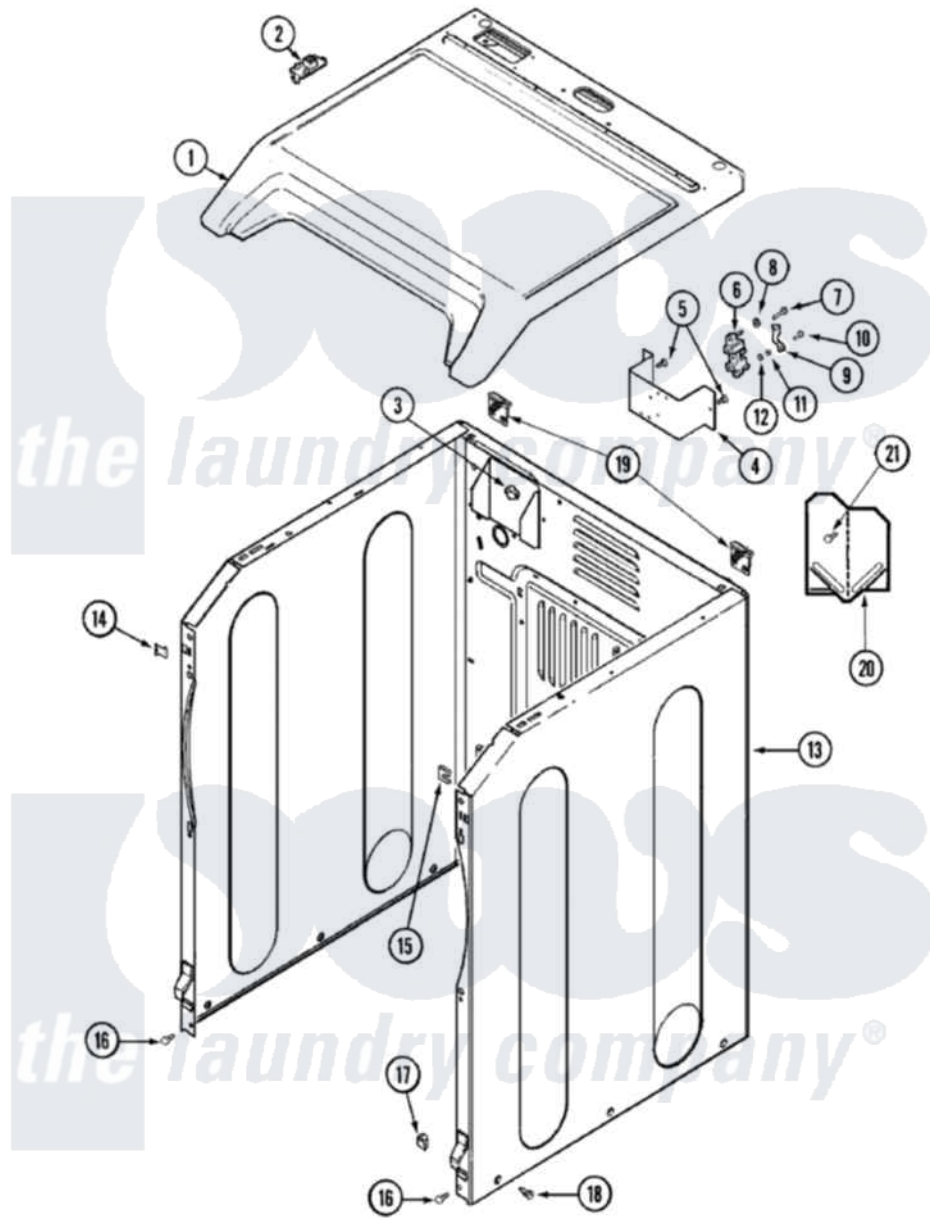

Maytag MDE6460AYW 01 - CABINET

Maytag [Residential Maytag MDE6460AYW Dryer Parts](#) Parts Diagram 01 - CABINET
 Click on the part number to view part

| Item | Original Part Number | Replaced By | Status | Part Description |
|------|--------------------------|---------------------------|---------------|---|
| 1 | 33002627 | | | Cover, Top |
| 2 | 33002599 | 33002891 | | Pin, Locator |
| 3 | Y310376 | | | Clip, Door Switch Harness |
| 4 | 33001826 | | Not Available | BRACKET, TERMINAL BLOCK---NA |
| 5 | 22001995 | | | Screw Note: Screw, Tumbler Front And Shroud |
| 6 | 33001244 | | | Block, Terminal |
| 7 | Y312209 | W10001200 | | Screw |
| 8 | Y311270 | | | Washer, Terminal Block |
| 9 | Y312184 | | | Strap, Grounding |
| 10 | 33001245 | | | Screw---NA |
| 11 | 311484 | 112432 | | Nut |
| 12 | 311093 | | | Washer, Terminal Connection |
| 13 | 22003556 | | | Screw, Baffle |
| 14 | 22002049 | | | Clip Note: Clip, Front Panel |
| 15 | 213280 | 204439 | | Screw And Fstner Assembly |

| | | | |
|----|--------------------------|--------------------------|---|
| 16 | 22001995 | | Screw Note: Screw, Tumbler Front And Shroud |
| 17 | Y310376 | | Clip, Door Switch Harness |
| 18 | 213007 | | Xfor Cabinet See Cabinet, Back |
| 19 | 22001995 | | Screw Note: Screw, Tumbler Front And Shroud |
| " | 22003367 | 22004095 | Hinge, Plastic |
| 20 | 33001795 | | Cover, Terminal Block |
| 21 | 22001995 | | Screw Note: Screw, Tumbler Front And Shroud |
| 22 | Y310376 | | Clip, Door Switch Harness |