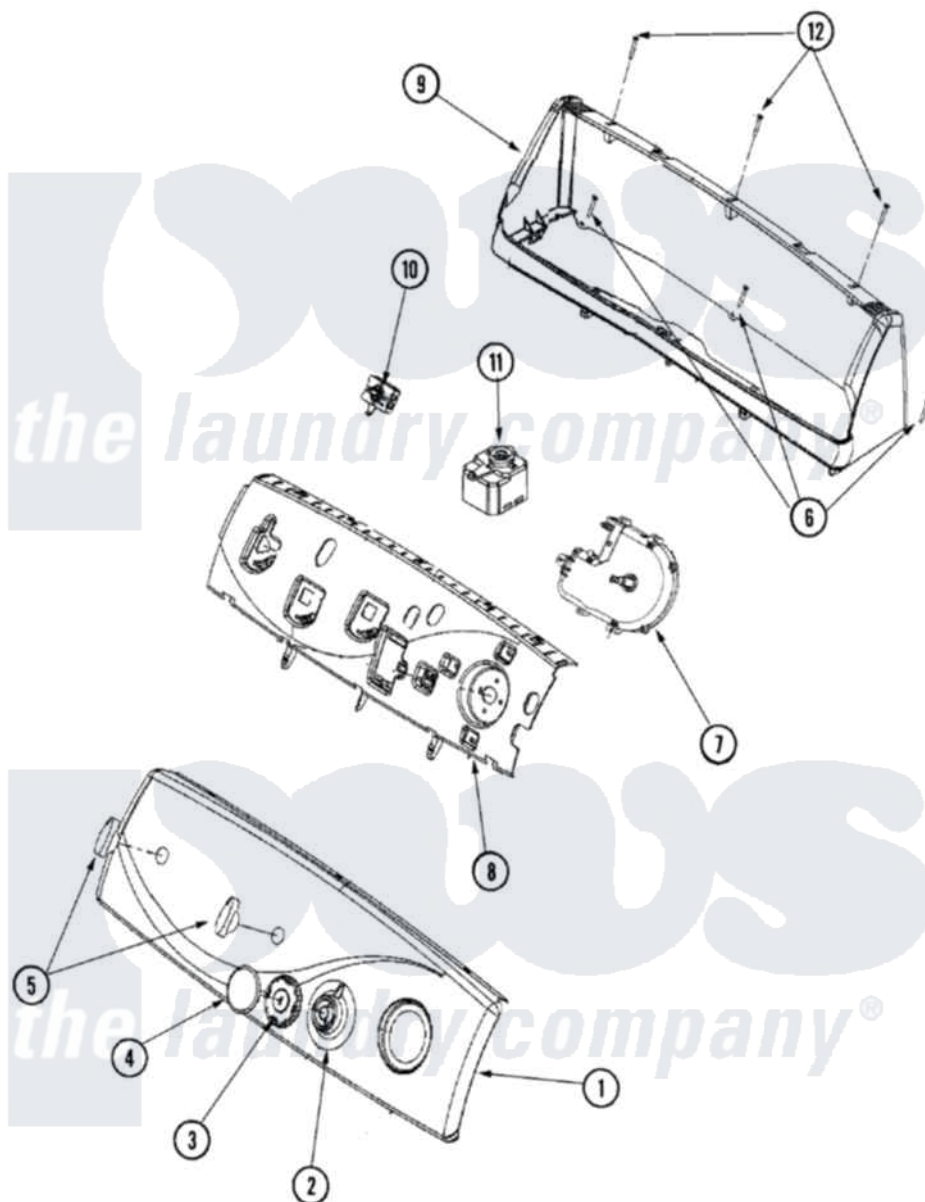

Maytag MDE6460AYW 02 - CONTROL PANEL

Maytag Residential Maytag MDE6460AYW Dryer Parts Parts Diagram 02 - CONTROL PANEL
 Click on the part number to view part

Item	Original Part Number	Replaced By	Status	Part Description
1	33002726		Not Available	FACIA, CONTROL PANEL
2	22003953	22004165		Timer Dial Skirt
3	22003993			Timer Knob
4	22003989			Timer Cap White
5	22003987			Control Knob White
6	22002733			Washer Fill Hose, 4'
7	33002803			Timer
8	33002738			Dryer Switch Support
9	22003960		Not Available	CONSOLE HOUSING (WHT)
10	33002725			4 Pos. Rotary Temp. Switch
11	33002750			Buzzer Switch
12	22003938	8534058		Screw