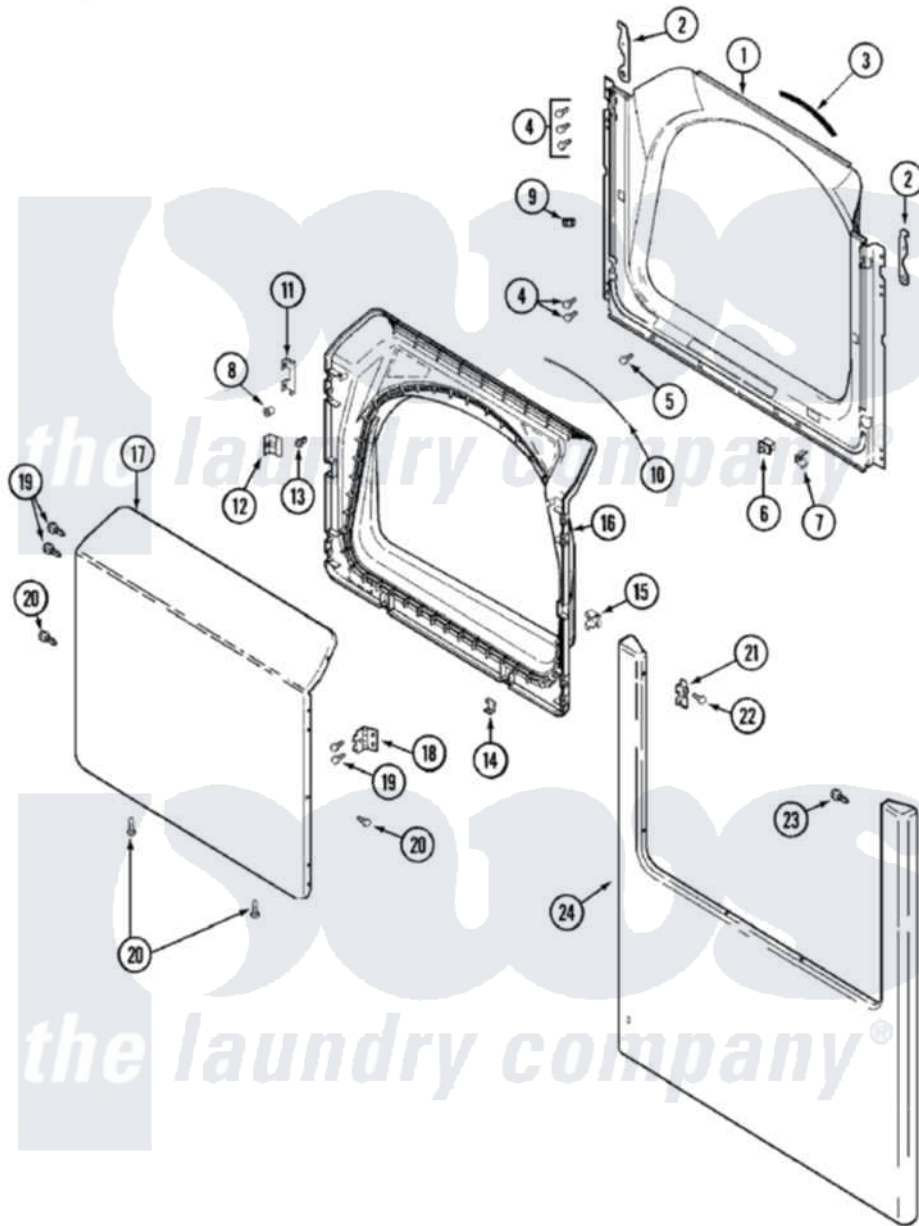

Maytag MDE6460AYW 03 - DOOR

Maytag [Residential Maytag MDE6460AYW Dryer Parts](#) Parts Diagram 03 - DOOR
 Click on the part number to view part

Item	Original Part Number	Replaced By	Status	Part Description
1	33001778			Shroud
2	33002597			Hook, Security
3	33001767			Seal, Shroud
4	22001995			Screw Note: Screw, Tumbler Front And Shroud
5	33001768			Screw, Shroud Note: Screw, Shroud And Outlet Duct
6	33001508	W10169313		Switch-Dor
7	33001760			Bracket, Hinge
8	33001771			Bushing, Inner Door
9	33001791	306436		Door Latch Kit--W
"	Y304578	LA-1003		Door Catch Kit
10	33002094			Seal, Door
11	22002038			Clip, Door
12	33001793			Bracket, Strike
13	33001761			Strike, Door
14	22002039			Clip, Door

15	33001763		Plug, Inner Door
16	22002039		Clip, Door
"	22002063		Screw No.8-18AB Wafer Head
"	33001750		Door, Inner/ W Seal
17	22001817		Sheet, Sound Damper
"	33002786		Outer Door As-Pack
18	33001759		Hinge, Door
19	22002062	98006631	Screw
20	22002063		Screw No.8-18AB Wafer Head
21	33001764		Cover, Hinge Hole
22	33001787		Screw, Hinge Note: Screw, Hinge Hole Cover
23	22002012		Screw, Hinge Note: Screw, Hinge Bracket
24	22002836		Panel, Front