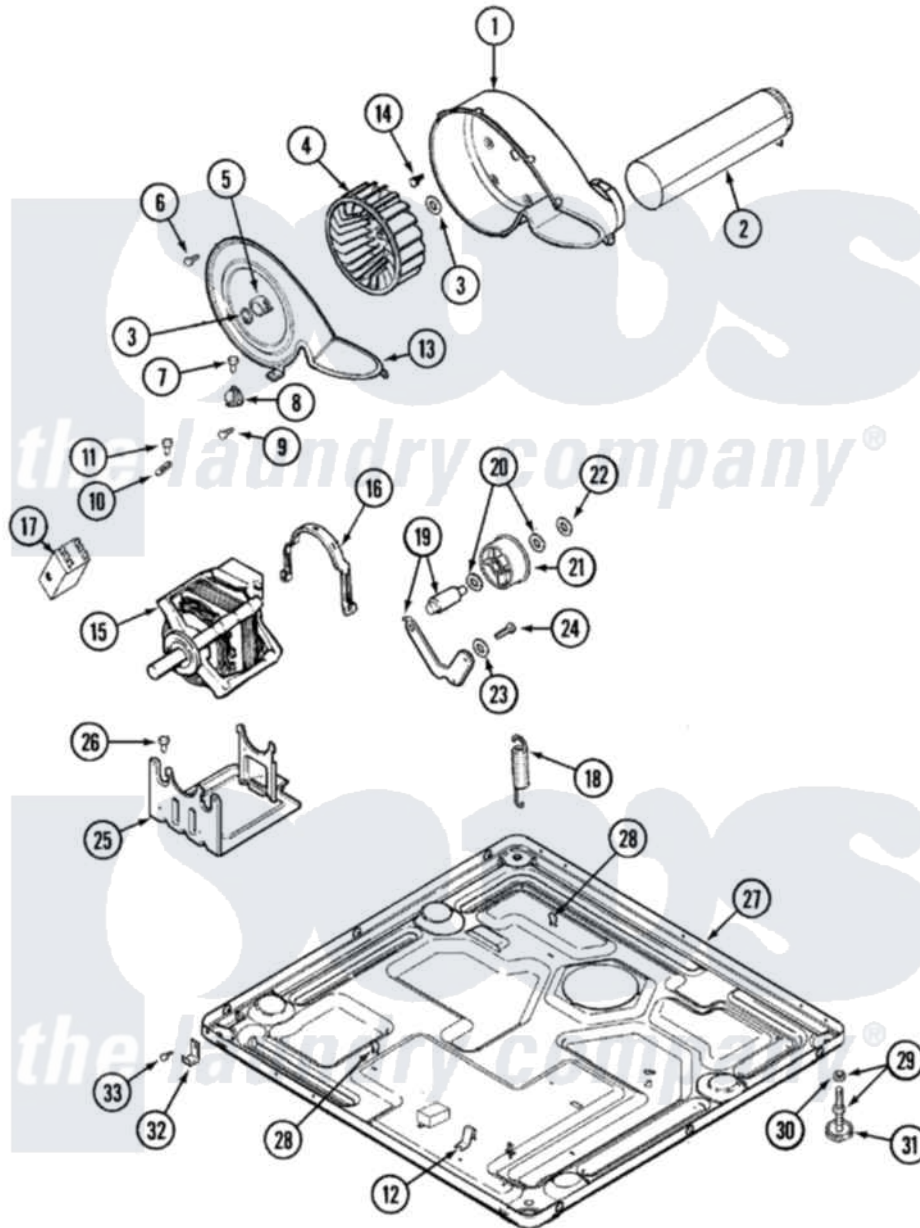

# Maytag MDE6460AYW 05 - MOTOR DRIVE

Maytag [Residential Maytag MDE6460AYW Dryer Parts](#) Parts Diagram 05 - MOTOR DRIVE  
 Click on the part number to view part

Item	Original Part Number	Replaced By	Status	Part Description
1	<a href="#">33001789</a>			Housing, Blower
2	211294	<a href="#">90767</a>		Screw, 8A X 3/8 HeX Washer Head Tapping
"	<a href="#">33001800</a>			Duct Assembly, Exhaust
3	410233	<a href="#">9703438</a>		Ring-Retrn
4	<a href="#">33002797</a>			Wheel, Blower
5	<a href="#">312967</a>			Clamp, Blower Housing
6	33001855	<a href="#">33002917</a>		Screw, No.10-16
7	<a href="#">Y313561</a>			Screw---NA
8	<a href="#">307249</a>			Thermostat, Multi-Temp
9	22002925	<a href="#">3370225</a>		Screw
10	<a href="#">33001762</a>			Fuse, Thermal
11	211294	<a href="#">90767</a>		Screw, 8A X 3/8 HeX Washer Head Tapping
12	<a href="#">22002244</a>			Clip, Grounding
13	<a href="#">303396</a>			Thermostat, Hi-Limit
"	<a href="#">33001873</a>			Cover, Blower Housing---NA