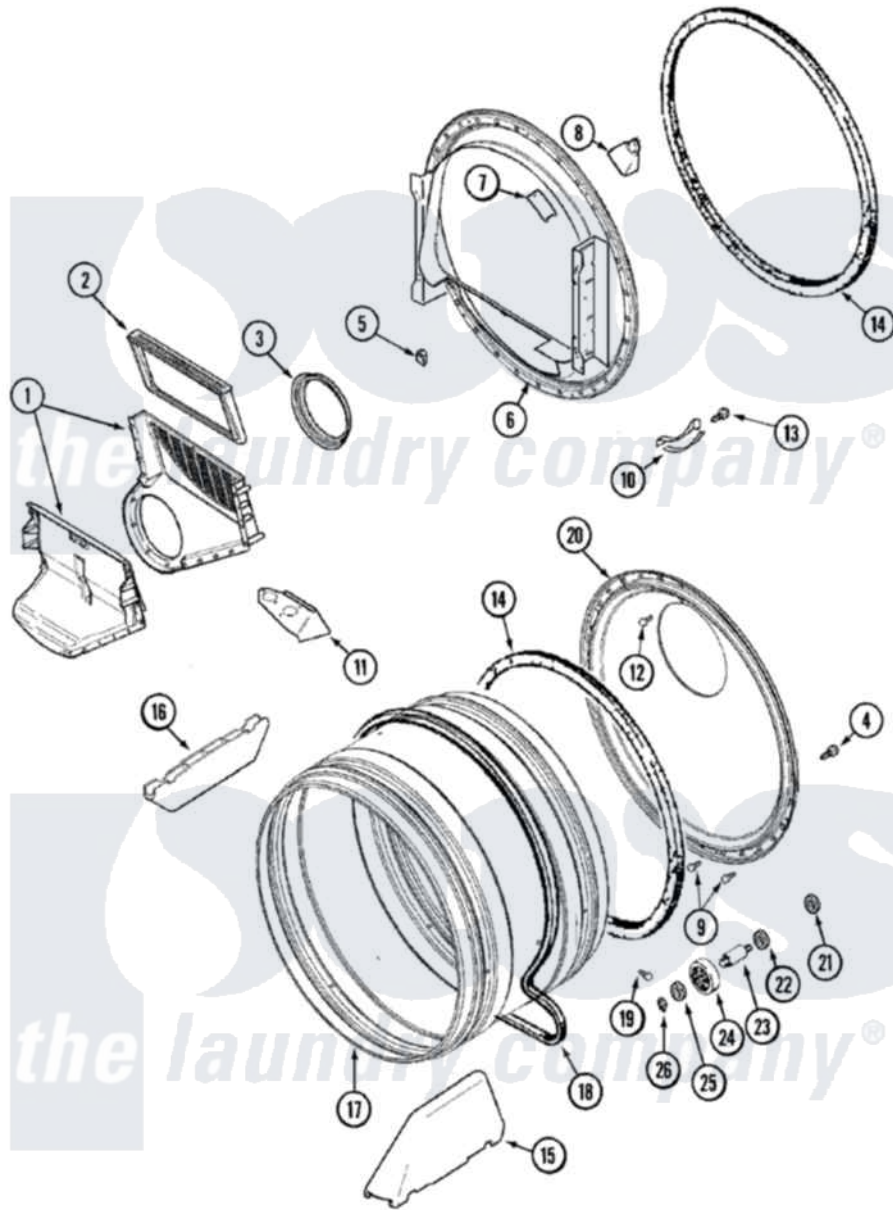

# Maytag MDE6460AZW 07 - TUMBLER

Maytag Residential Maytag MDE6460AZW Dryer Parts Parts Diagram 07 - TUMBLER  
 Click on the part number to view part

Item	Original Part Number	Replaced By	Status	Part Description
1	<a href="#">33001799</a>			Outlet Duct Assembly Note: Outlet Duct Assembly
2	<a href="#">33001808</a>			Filter, Lint
3	<a href="#">33002560</a>			Seal, Blower
4	<a href="#">33002190</a>			SCrew, C BraCe, BraCket, Cabinet
5	<a href="#">Y310376</a>			Clip, Door Switch Harness
6	<a href="#">33001903</a>			Front, Tumbler
7	<a href="#">33001869</a>			Lens, Drum Light
"	33001855	<a href="#">33002917</a>		Screw, No.10-16
8	<a href="#">22002263</a>			Lamp
"	33001870		Not Available	HOLDER, LAMP (W/HOUSING) NOTE: LAMP (W/HOUSING & HOLDER)
9	211294	<a href="#">90767</a>		Screw, 8A X 3/8 HeX Washer Head Tapping
10	<a href="#">306508</a>			Tumbler Bearing Kit ---W
11	<a href="#">33001837</a>			Cover, Thermostat

12	<a href="#">210932</a>		Screw, No.8 X 9/16 Ctsk Note: Screw, Inlet Duct
13	<a href="#">210720</a>		Rivet, Bearing To Tumbler Fmt
14	<a href="#">33001807</a>		Seal, Tumbler
15	33001756	<a href="#">33002032</a>	Baffle
16	<a href="#">33001755</a>		Baffle
17	<a href="#">33001889</a>		Tumbler
18	<a href="#">33002535</a>		V-Belt
19	33001788	<a href="#">33002973</a>	Screw, No.9-15 X 1.00 Hx WS
20	<a href="#">33002779</a>		Tumbler Back And Seal As- Pack
21	<a href="#">33001443</a>		Nut, Hex
22	<a href="#">Y312527</a>		Washer, Idler Shaft
23	Y312948	<a href="#">6-3129480</a>	Shaft- Tumbler
24	Y303373	<a href="#">12001541</a>	Drum Roller/Washer Assembly--W
25	<a href="#">312535</a>		Washer, Vault Mounting Brk.
26	410233	<a href="#">9703438</a>	Ring-Retrn