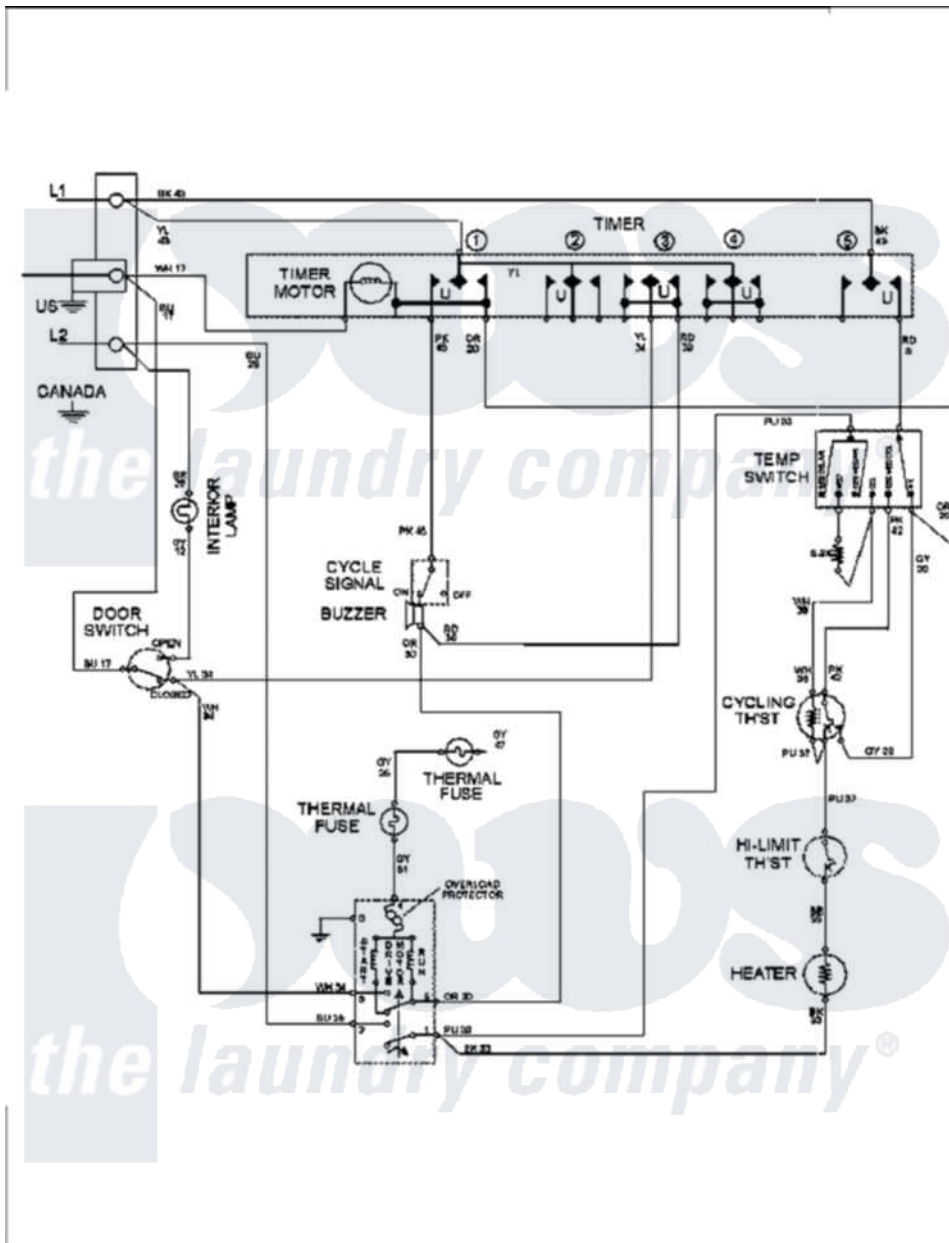

# Maytag MDE6460AZW 08 - WIRING INFORMATION

Maytag Residential Maytag MDE6460AZW Dryer Parts Parts Diagram 08 - WIRING INFORMATION  
 Click on the part number to view part

Item	Original Part Number	Replaced By	Status	Part Description
1	15003277		Not Available	WIRING INFORMATION (ELEC)