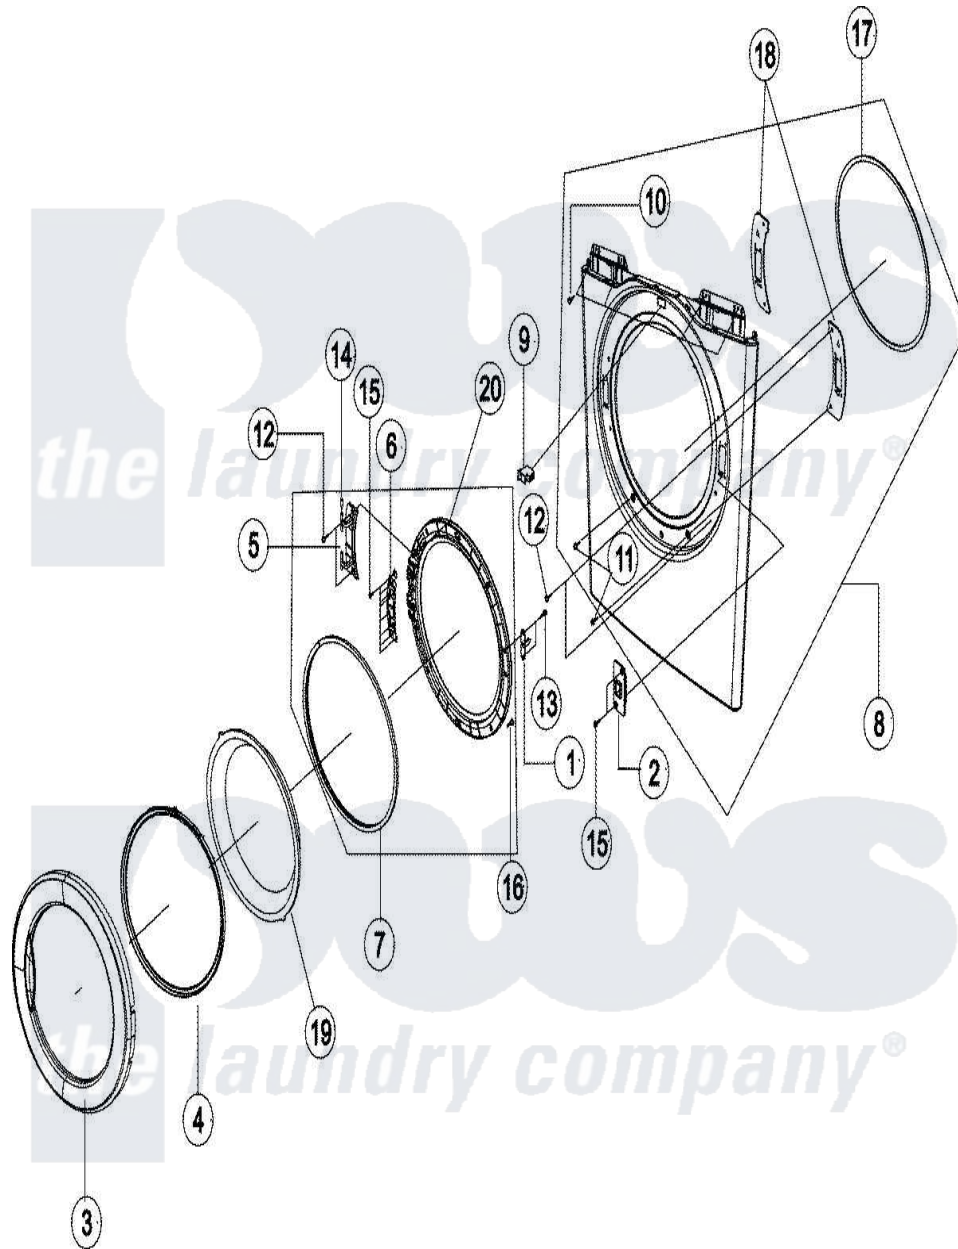

Maytag MDE6700AYW 02 - DOOR - FRONT PANEL

Maytag [Residential Maytag MDE6700AYW Dryer Parts](#) Parts Diagram 02 - DOOR - FRONT PANEL
 Click on the part number to view part

| Item | Original Part Number | Replaced By | Status | Part Description |
|------|-----------------------------|--------------------------|---------------|----------------------|
| 1 | 35001111 | | | Lever-Door |
| 2 | 35001112 | | | Catch, Door Assembly |
| 3 | 35001235 | | | Door-Outer Ring |
| 4 | 35001236 | | | Door-Safety |
| 5 | 35001115 | | | Hinge-Door |
| 6 | 35001120 | | | Support-Hinge |
| 7 | 35001122 | 35001250 | | Seal-Door |
| 8 | 35001237 | | | Assembly-Frame Front |
| 9 | 35001125 | | | Door-Switch |
| 10 | 34001211 | | | Screw-Pump Bracket |
| 11 | 6002-001006 | | Not Available | SCREW |
| 12 | 35001126 | | | Screw-Machine |
| 13 | 6002-001204 | | Not Available | SCREW-TAPPING |
| 14 | 35001127 | | | Bearing-Hinge |
| 15 | 6002-000213 | | Not Available | Screw-Tapping (5) |
| 16 | 6002-000525 | | | Screw-Tapping |

17

[35001128](#)

Sponge-Epdm

18

[35001129](#)

Bracket-Hinge

19

[35001182](#)

Door-Glass

20

[35001183](#)

Holder-Glass