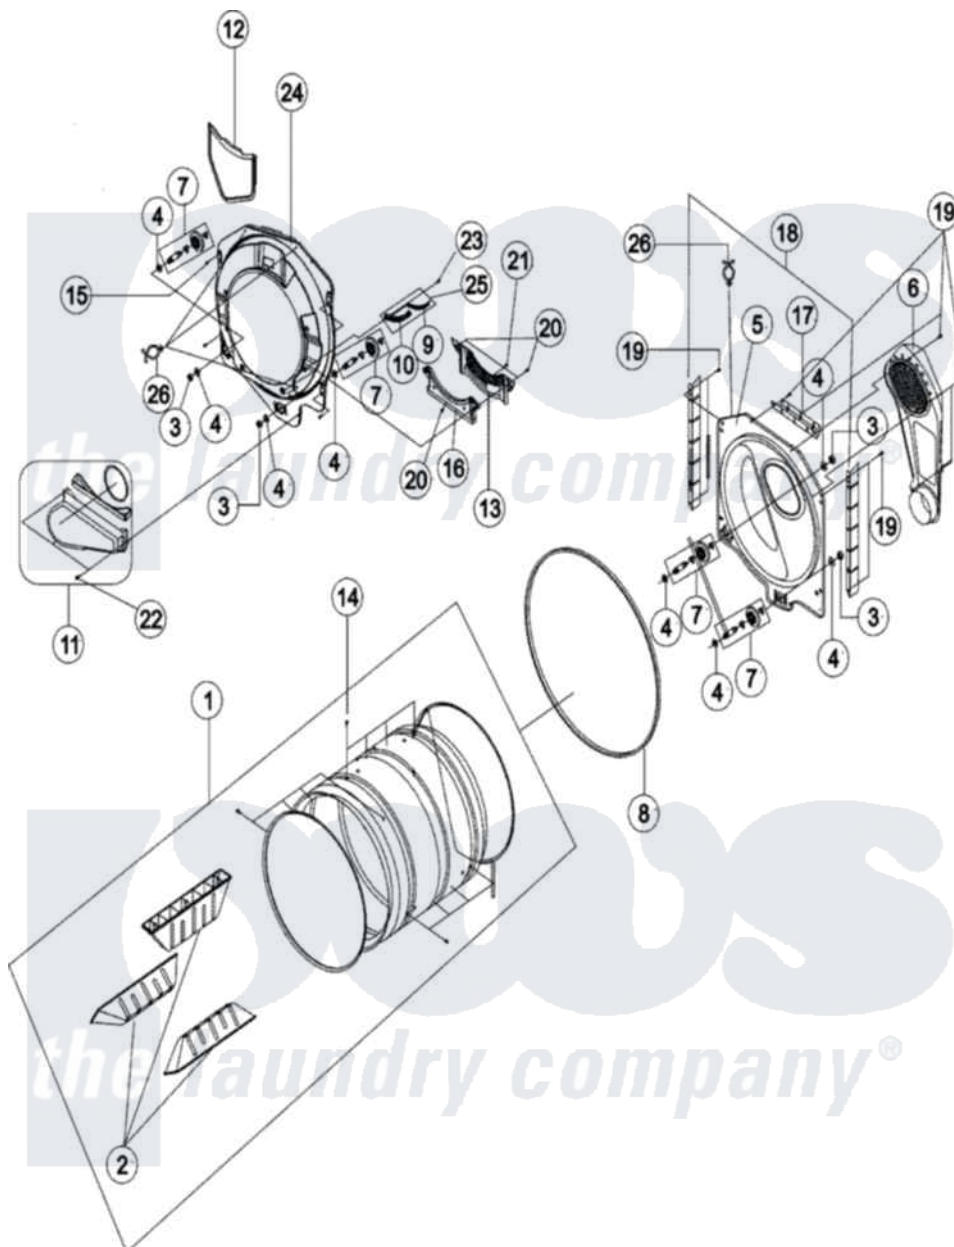

Maytag MDE6700AYW 03 - DRUM

Maytag Residential Maytag MDE6700AYW Dryer Parts Parts Diagram 03 - DRUM

[Click on the part number to view part](#)

Item	Original Part Number	Replaced By	Status	Part Description
1	35001238			Assembly-Drum Wrapper
2	35001131			Baffle-Drum
3	35001132	23001661		Nut M10
4	35001133			Washer, Support
5	35001239			Drum-Back
6	35001240			Assembly, Air-Duct
"	35001135		Not Available	Air Duct Assembly
7	35001136	W10177428		Assembly, Roller-Support
8	35001137	W10205415		Belt
9	35001241			Plate-Sensor
10	35001242			Guide-Sensor
11	35001140			Assembly, Lint Duct
12	35001141			Case-Filter
13	35001243			Cover-Filter
14	6002-001204		Not Available	SCREW-TAPPING
15	34001211			Screw-Pump Bracket

16	35001144		Cover-Filter
17	35001145		Bracket, Upper Rear Bulkhead
18	35001146		Channel Bracket, Rear Bulkhead
19	6002-000239	Not Available	Screw-Tapping (10)
20	35001147	97001095	Screw-Motor
21	6002-001320	489355	Screw, 8 X 1/2
22	35001108	Not Available	SCREW-TAPPING
23	6002-001320	489355	Screw, 8 X 1/2
24	35001244		Assembly-Drum Front
25	35001245		Assembly, Guide-Sensor
26	35001004	M0585401	Tie, Wire