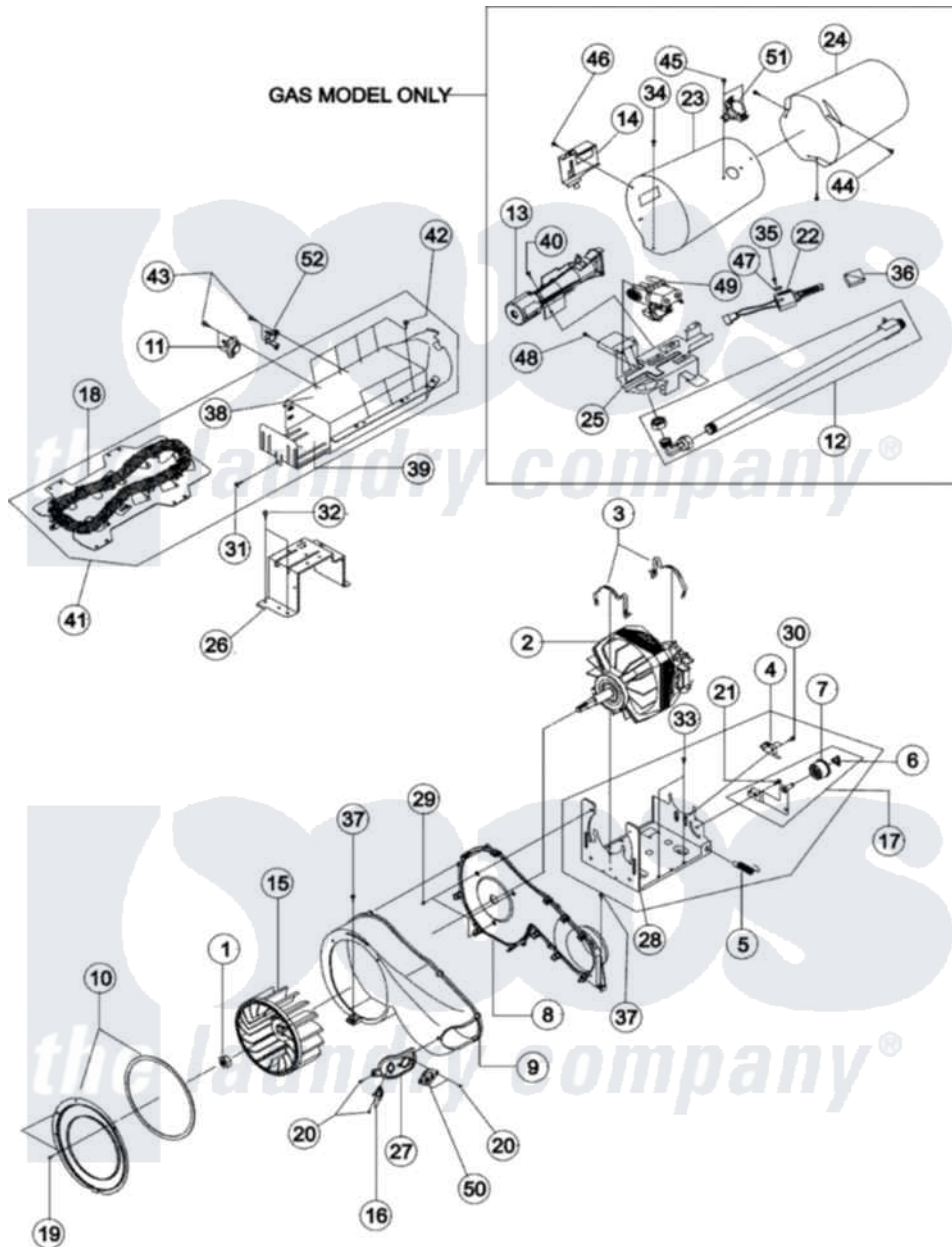

Maytag MDE6700AYW 04 - DUCT, HEATER, MOTOR

Maytag Residential Maytag MDE6700AYW Dryer Parts Parts Diagram 04 - DUCT, HEATER, MOTOR
 Click on the part number to view part

Item	Original Part Number	Replaced By	Status	Part Description
1	35001079			Nut-Inch
2	35001080			Assembly, Motor 60 Hz
3	35001081			Clamp, Motor
4	35001082			Switch, Broken Belt
5	35001278			Spring-Tension
"	35001083	12002777		Bracket-ID
6	35001084			Holder-Shaft
7	35001086			Pulley Assembly
8	35001088			Blower-Housing Rear
9	35001089		Not Available	Housing-Blower Front
10	35001246			Assembly, Cover-Plate
11	35001092			Thermostat
12	35001093			Pipe-Assembly
13	35001095			Tube-Burner
14	35001096	338906		Radiant, Sensor
15	35001097	35001220		Wheel- Blower

16	35001087		Thermostat
17	35001277		Bracket-Idler
"	35001098	12002777	Bracket-ID
18	35001247		Element, Heater
19	6002-000213		Not Available
20	6002-000470		Not Available
21	35001099		Screw-Special
22	35001100	33002789	Igniter Assembly
23	35001101	35001224	Bulkhead-Front
24	35001102	35001224	Bulkhead-Front
25	35001103		Bracket-Burner
26	35001104		Bracket, Heater-Box
27	35001105		Bracket-Thermistor
28	35001106		Bracket-Motor
29	35001108		Not Available
30	35001107		Screw-Tapping
31	35001108		Not Available
32	35001108		Not Available
33	35001108		Not Available
34	35001108		Not Available
35	35001116	M0211520	Screw - SM
36	35001117		Absorber-Ignitor
37	35001108		Not Available
38	35001109		Duct-Heater
39	35001110		Duct-Heater
40	35001118	61002031	Screw, Handle
41	35001119		Assembly, Heater Box
42	6002-000239		Not Available
43	6002-000239		Not Available
44	35001108		Not Available
45	35001108		Not Available
46	35001108		Not Available
47	6021-001130		Nut-Circular
48	34001211		Screw-Pump Bracket
49	35001190		Valve-Gas
"	Y306195	MAL9000AXX	LP Gas Con
"	306204	33002924	Gas Conv K
50	35001191		Thermistor
51	35001192		Thermostat
52	35001193		Assembly-Bracket Thermostat