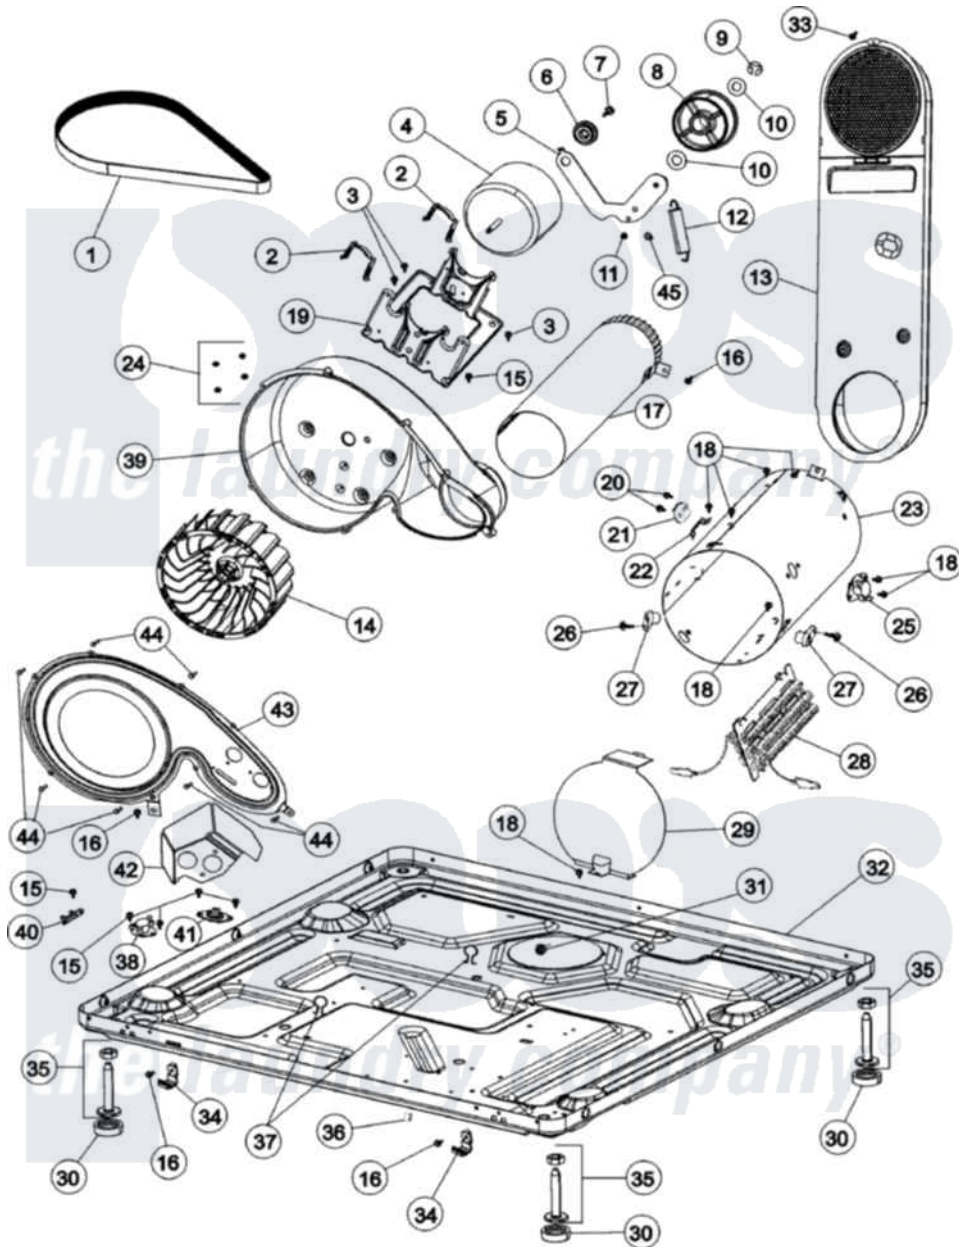

Maytag MDE6800AYQ 01 - BASE (ELEC)

Maytag Residential Maytag MDE6800AYQ Dryer Parts Parts Diagram 01 - BASE (ELEC)
 Click on the part number to view part

Item	Original Part Number	Replaced By	Status	Part Description
1	33002535			V-Belt
2	33002221	Y015825		Clip, Motor To Motor Support
3	Y313561			Screw---NA
4	33002795			Motor, Drive 60Hz
5	33001840	6-3705180		Idler Arm
6	315772			Sleeve, Idler Arm
7	Y014874			Screw, Idler Arm And Sleeve
8	33001783	6-3700340		Bearing- I
9	312958	354987		Ring, Retaining
10	Y312527			Washer, Idler Shaft
11	33002218			Grommet, Idler Arm
12	33002459			Assembly, Spring And Plug
13	33002767	33003038		Assembly, Inlet Duct-Elec
14	33002797			Wheel, Blower
15	22002925	3370225		Screw
16	33002190			SCrew, C BraCe, BraCket, Cabinet

17	33001800		Duct Assembly, Exhaust
18	211294	90767	Screw, 8A X 3/8 HeX Washer Head Tapping
19	33002817		Motor Support, Offset
20	33001860	W10116760	Screw
21	307473		Fuse, Thermal
22	315346		Bracket, Thermal Fuse
23	314995		Enclosure, Heater
24	Y310632	1163839	Screw
25	303396		Thermostat, Hi-Limit
26	314554	Not Available	SCREW
27	314998		Insulator, Terminal
28	Y308612		Heater Sub-Assembly
29	314999		Shield, Radiant
30	Y314137		Foot, Rubber
31	33002157		Grommet
32	33002465	Not Available	BASE, (LWR)---NA
33	210932		Screw, No.8 X 9/16 Ctsk Note: Screw, Inlet Duct
34	22002239		Clip, Front Panel
35	Y305086		Adjustable Leg And Nut
36	22002244		Clip, Grounding
37	410490		Spring, Retainer Wire Harness
38	33002567		Thermostat, Cycling
39	33001789		Housing, Blower
40	33001762		Fuse, Thermal
41	307208		Thermistor, Temp. Control
42	33001766	33001837	Cover, Thermostat
43	33002711		Cover, Blower Housing
44	33001855	33002917	Screw, No.10-16
45	33002461		Plug For Spring