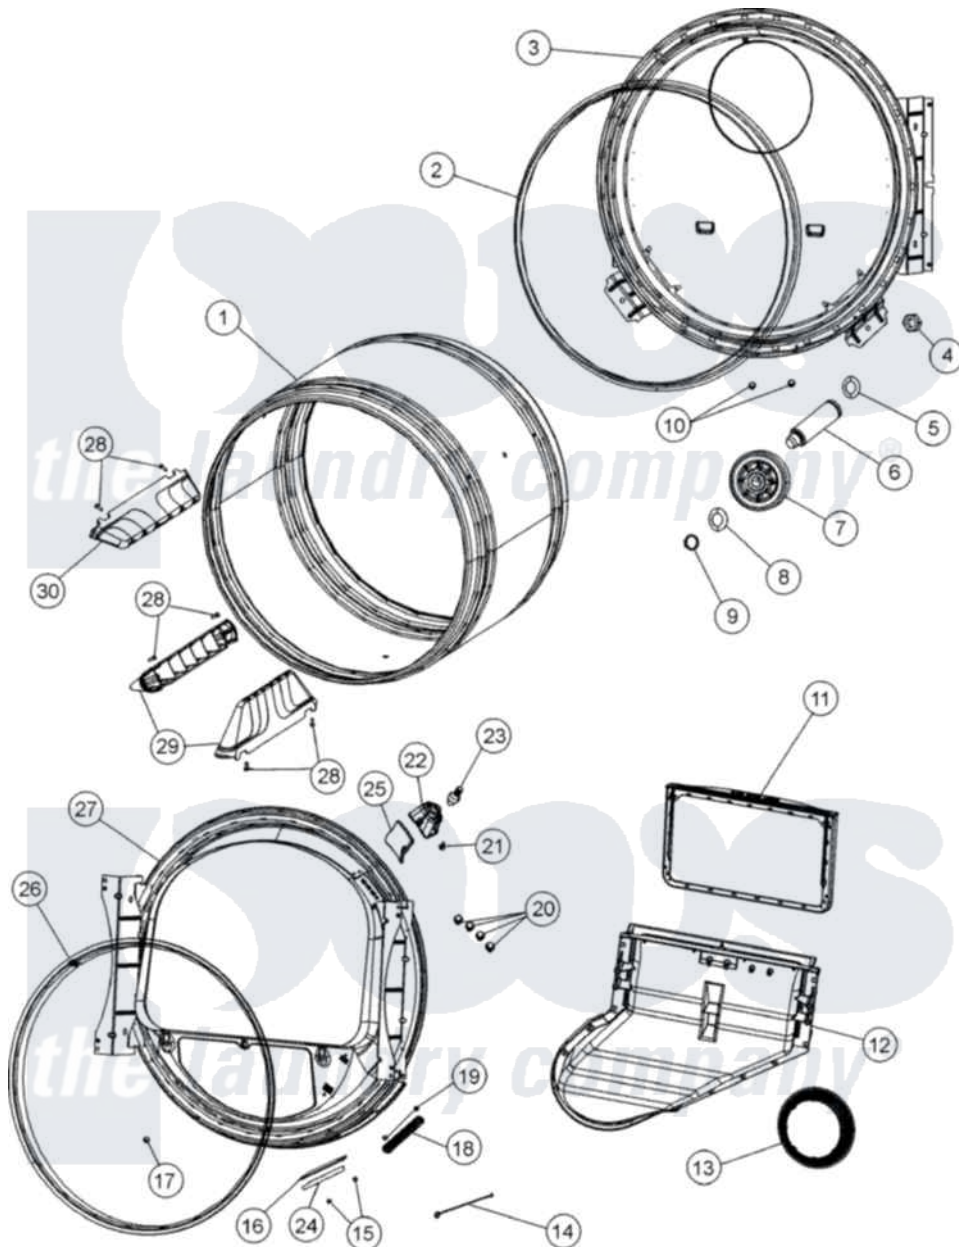

# Maytag MDE6800AYQ 05 - TUMBLER

Maytag [Residential Maytag MDE6800AYQ Dryer Parts](#) Parts Diagram 05 - TUMBLER  
 Click on the part number to view part

Item	Original Part Number	Replaced By	Status	Part Description
1	33001794	<a href="#">33001889</a>		Tumbler
2	<a href="#">33001807</a>			Seal, Tumbler
3	<a href="#">33002779</a>			Tumbler Back And Seal As-Pack
4	<a href="#">33001443</a>			Nut, Hex
5	<a href="#">312535</a>			Washer, Vault Mounting Brk.
6	Y312948	<a href="#">6-3129480</a>		Shaft- Tumbler
7	<a href="#">12001541</a>			Drum Roller/Washer Assembly--W
8	<a href="#">312535</a>			Washer, Vault Mounting Brk.
9	410233	<a href="#">9703438</a>		Ring-Retrn
10	211294	<a href="#">90767</a>		Screw, 8A X 3/8 HeX Washer Head Tapping
11	<a href="#">33001808</a>			Filter, Lint
12	<a href="#">33001799</a>			Outlet Duct Assembly Note: Outlet Duct Assembly
13	<a href="#">33002560</a>			Seal, Blower
14	<a href="#">Y303711</a>			Sensor Ground Wire

15	<a href="#">210720</a>		Rivet, Bearing To Tumbler Fmt
16	<a href="#">306508</a>		Tumbler Bearing Kit ---W
17	312311	<a href="#">312311MAY</a>	Screw
18	<a href="#">33001809</a>		Sensor Bar Assembly
19	<a href="#">210720</a>		Rivet, Bearing To Tumbler Fmt
20	33001855	<a href="#">33002917</a>	Screw, No.10-16
21	<a href="#">33001871</a>		Screw Note: Screw, Drum Light
22	33001870	Not Available	HOLDER, LAMP (W/HOUSING) NOTE: LAMP (W/HOUSING & HOLDER)
23	<a href="#">22002263</a>		Lamp
24	312940	<a href="#">306508</a>	Tumbler Bearing Kit ---W
25	<a href="#">33001869</a>		Lens, Drum Light
26	<a href="#">33001807</a>		Seal, Tumbler
27	<a href="#">33001868</a>		Front, Tumbler Front W/Sensor Note: Front, Tumbler
28	33001788	<a href="#">33002973</a>	Screw, No.9-15 X 1.00 Hx WS
29	<a href="#">33002032</a>		Baffle
30	<a href="#">33001755</a>		Baffle