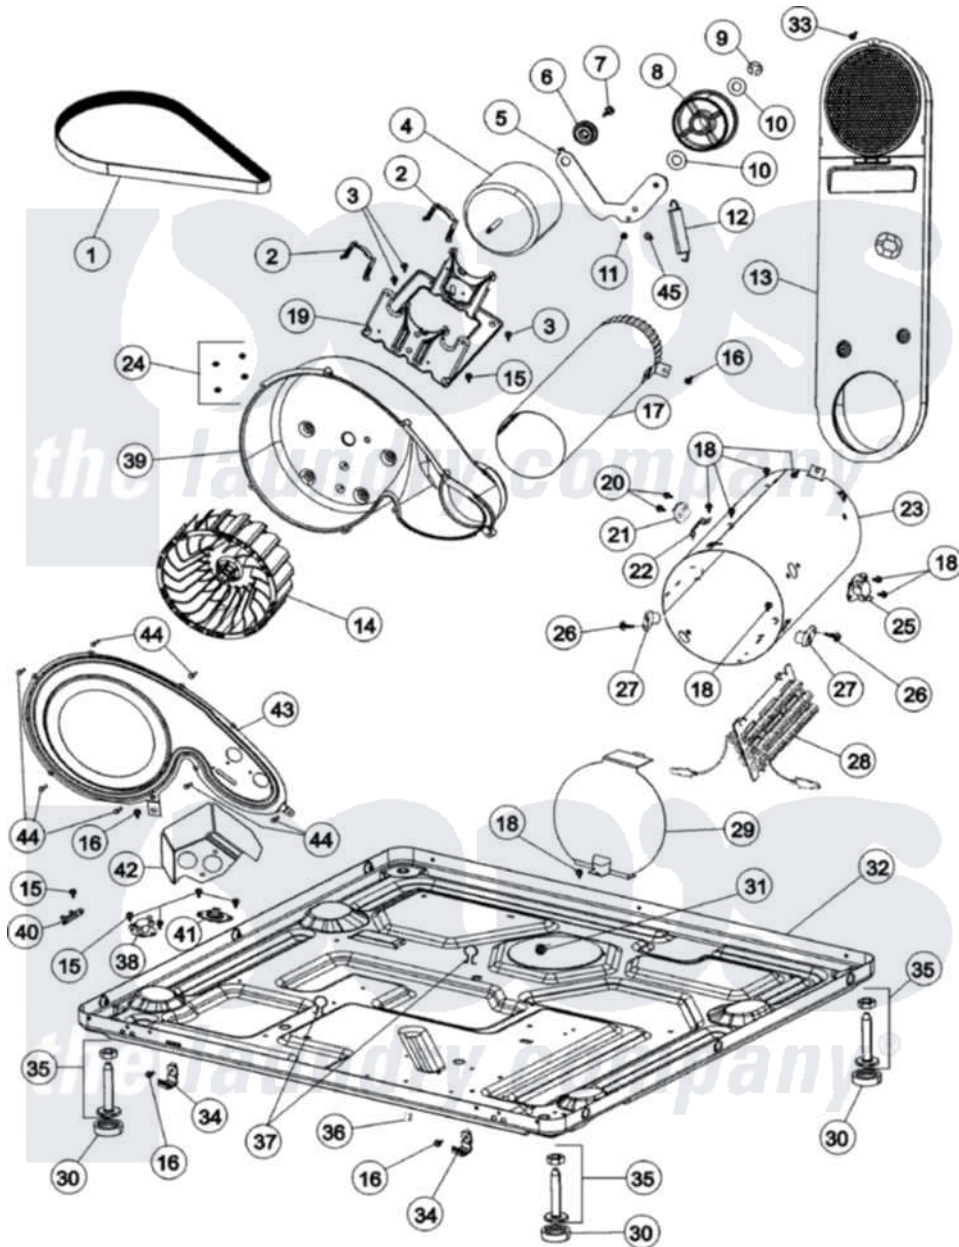

Maytag MDE6800AYW 01 - BASE (ELEC)

Maytag Residential Maytag MDE6800AYW Dryer Parts Parts Diagram 01 - BASE (ELEC)
 Click on the part number to view part

Item	Original Part Number	Replaced By	Status	Part Description
1	33002535			V-Belt
2	33002221	Y015825		Clip, Motor To Motor Support
3	Y313561			Screw---NA
4	33002795			Motor, Drive 60Hz
5	33001840	6-3705180		Idler Arm
6	315772			Sleeve, Idler Arm
7	Y014874			Screw, Idler Arm And Sleeve
8	33001783	6-3700340		Bearing- I
9	312958	354987		Ring, Retaining
10	Y312527			Washer, Idler Shaft
11	33002218			Grommet, Idler Arm
12	33002459			Assembly, Spring And Plug
13	33002767	33003038		Assembly, Inlet Duct-Elec
14	33002797			Wheel, Blower
15	22002925	3370225		Screw
16	33002190			SCrew, C BraCe, BraCket, Cabinet

17	33001800		Duct Assembly, Exhaust
18	211294	90767	Screw, 8A X 3/8 HeX Washer Head Tapping
19	33002817		Motor Support, Offset
20	33001860	W10116760	Screw
21	307473		Fuse, Thermal
22	315346		Bracket, Thermal Fuse
23	314995		Enclosure, Heater
24	Y310632	1163839	Screw
25	303396		Thermostat, Hi-Limit
26	314554	Not Available	SCREW
27	314998		Insulator, Terminal
28	Y308612		Heater Sub-Assembly
29	314999		Shield, Radiant
30	Y314137		Foot, Rubber
31	33002157		Grommet
32	33002465	Not Available	BASE, (LWR)---NA
33	210932		Screw, No.8 X 9/16 Ctsk Note: Screw, Inlet Duct
34	22002239		Clip, Front Panel
35	Y305086		Adjustable Leg And Nut
36	22002244		Clip, Grounding
37	410490		Spring, Retainer Wire Harness
38	33002567		Thermostat, Cycling
39	33001789		Housing, Blower
40	33001762		Fuse, Thermal
41	307208		Thermistor, Temp. Control
42	33001766	33001837	Cover, Thermostat
43	33002711		Cover, Blower Housing
44	33001855	33002917	Screw, No.10-16
45	33002461		Plug For Spring