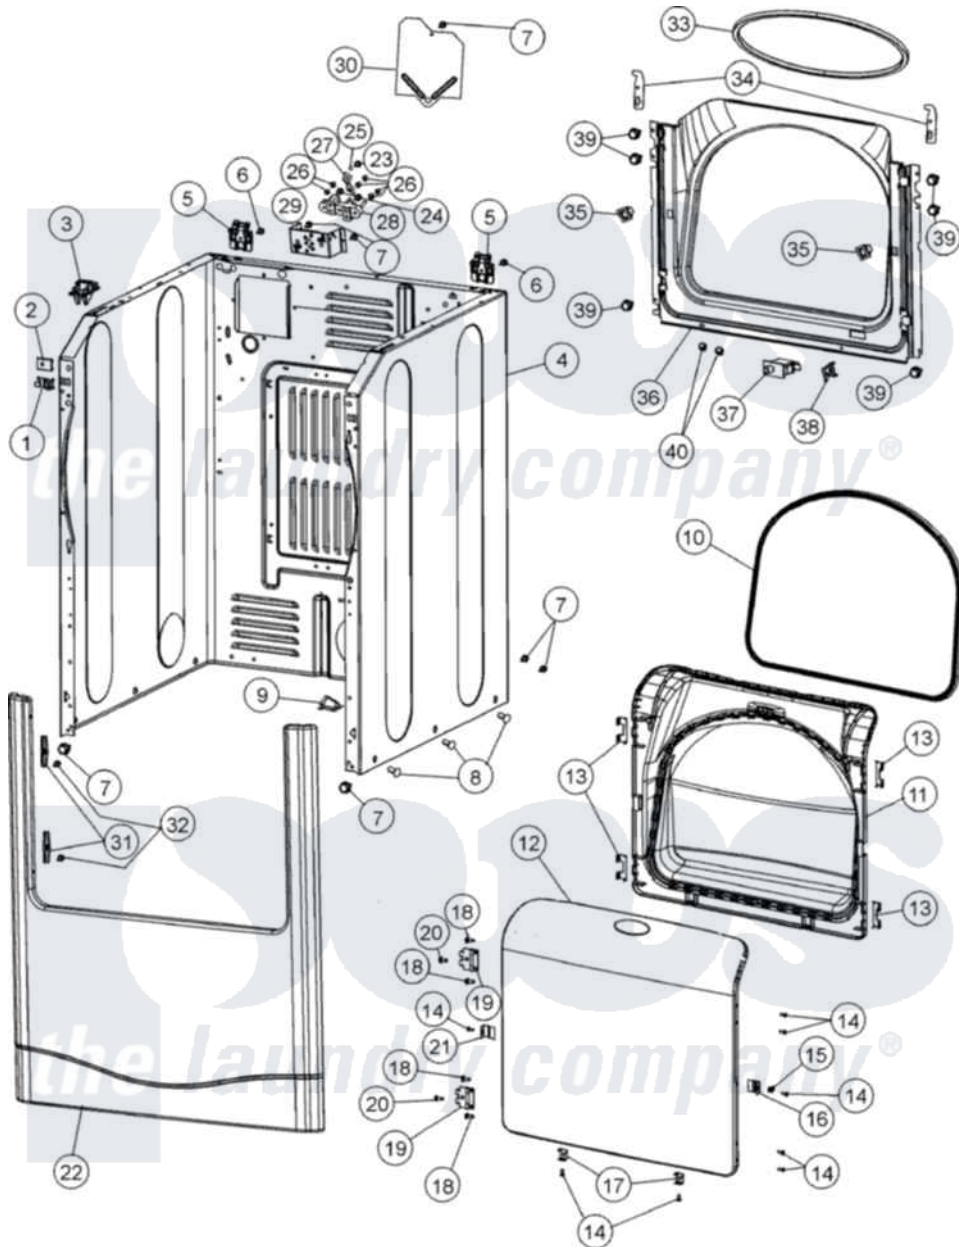

# Maytag MDE6800AYW 02 - CABINET

Maytag Residential Maytag MDE6800AYW Dryer Parts Parts Diagram 02 - CABINET  
 Click on the part number to view part

| Item | Original Part Number     | Replaced By            | Status | Part Description                            |
|------|--------------------------|------------------------|--------|---------------------------------------------|
| 1    | <a href="#">22002049</a> |                        |        | Clip Note: Clip, Front Panel                |
| 2    | 213280                   | <a href="#">204439</a> |        | Screw And Fstner Assembly                   |
| 3    | <a href="#">33002891</a> |                        |        | Pin, Locator                                |
| 4    | <a href="#">22003639</a> |                        |        | Cabinet Assembly                            |
| 5    | <a href="#">22004095</a> |                        |        | Hinge, Plastic                              |
| 6    | <a href="#">22001995</a> |                        |        | Screw Note: Screw, Tumbler Front And Shroud |
| 7    | <a href="#">33002190</a> |                        |        | SCrew, C BraCe, BraCket, Cabinet            |
| 8    | 33002794                 | <a href="#">213007</a> |        | Xfor Cabinet See Cabinet, Back              |
| 9    | <a href="#">Y310376</a>  |                        |        | Clip, Door Switch Harness                   |
| 10   | <a href="#">33001807</a> |                        |        | Seal, Tumbler                               |
| 11   | <a href="#">33002889</a> |                        |        | Door, Inner W/Seal T                        |
| 12   | <a href="#">33002887</a> |                        |        | Door, OuTer W/Med. As Pk WhiTe T            |
| 13   | <a href="#">22002038</a> |                        |        | Clip, Door                                  |
| 14   | <a href="#">22002063</a> |                        |        | Screw No.8-18AB Wafer Head                  |