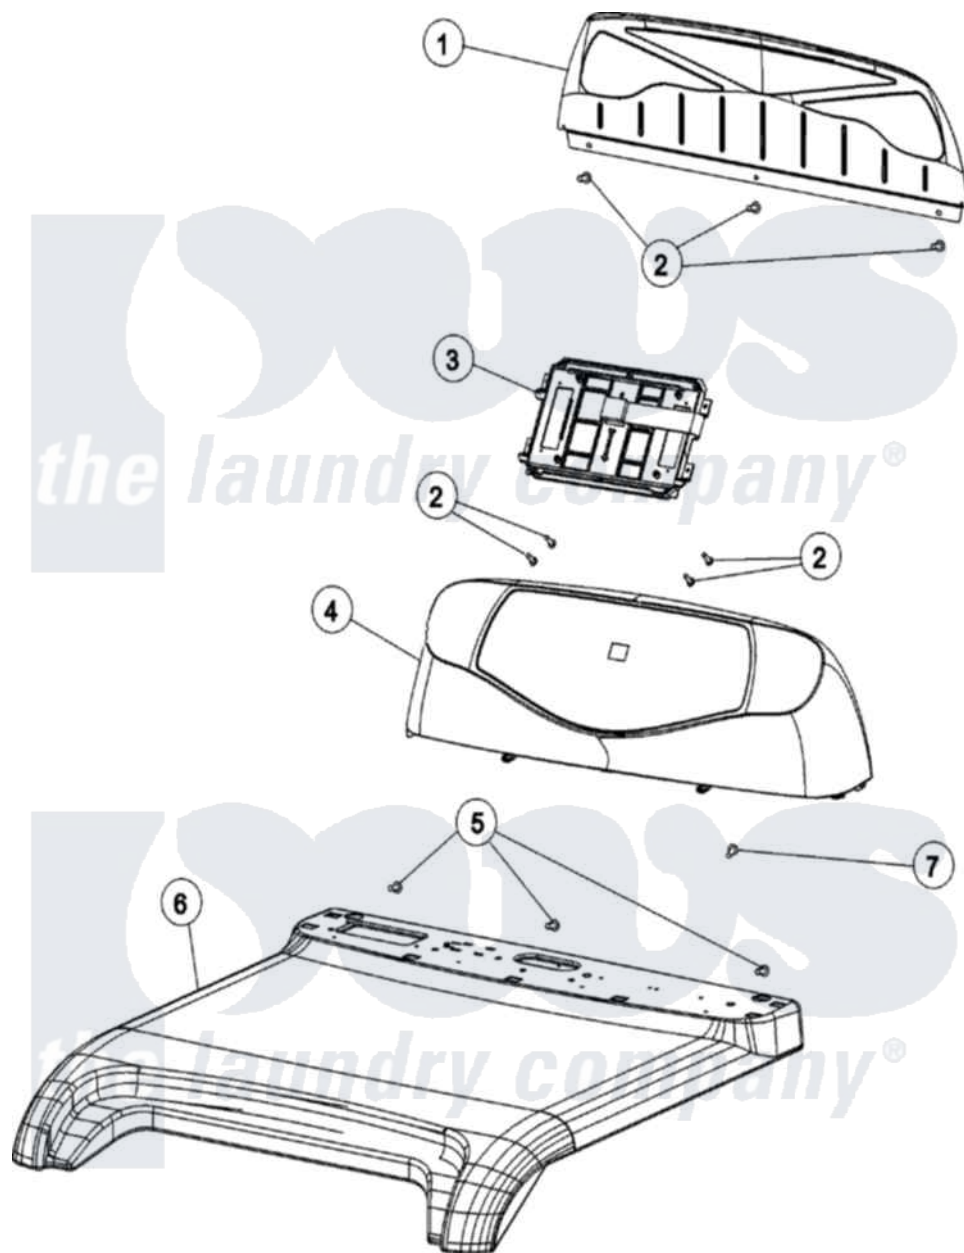

Maytag MDE6800AYW 03 - CONTROL PANEL & TOP

Maytag [Residential Maytag MDE6800AYW Dryer Parts](#) Parts Diagram 03 - CONTROL PANEL & TOP
 Click on the part number to view part

Item	Original Part Number	Replaced By	Status	Part Description
1	33002893			Console Back Panel
2	25001021			Screw, No.8-16 Truss Head
3	33002918	33003028		Board- Con
"	33002898	33003028		Board- Con
4	33002896			Console/Membrane White Ap NTD
5	22002925	3370225		Screw
6	33002884			Top Cover - As Pack T
7	22003817	3370225		Screw