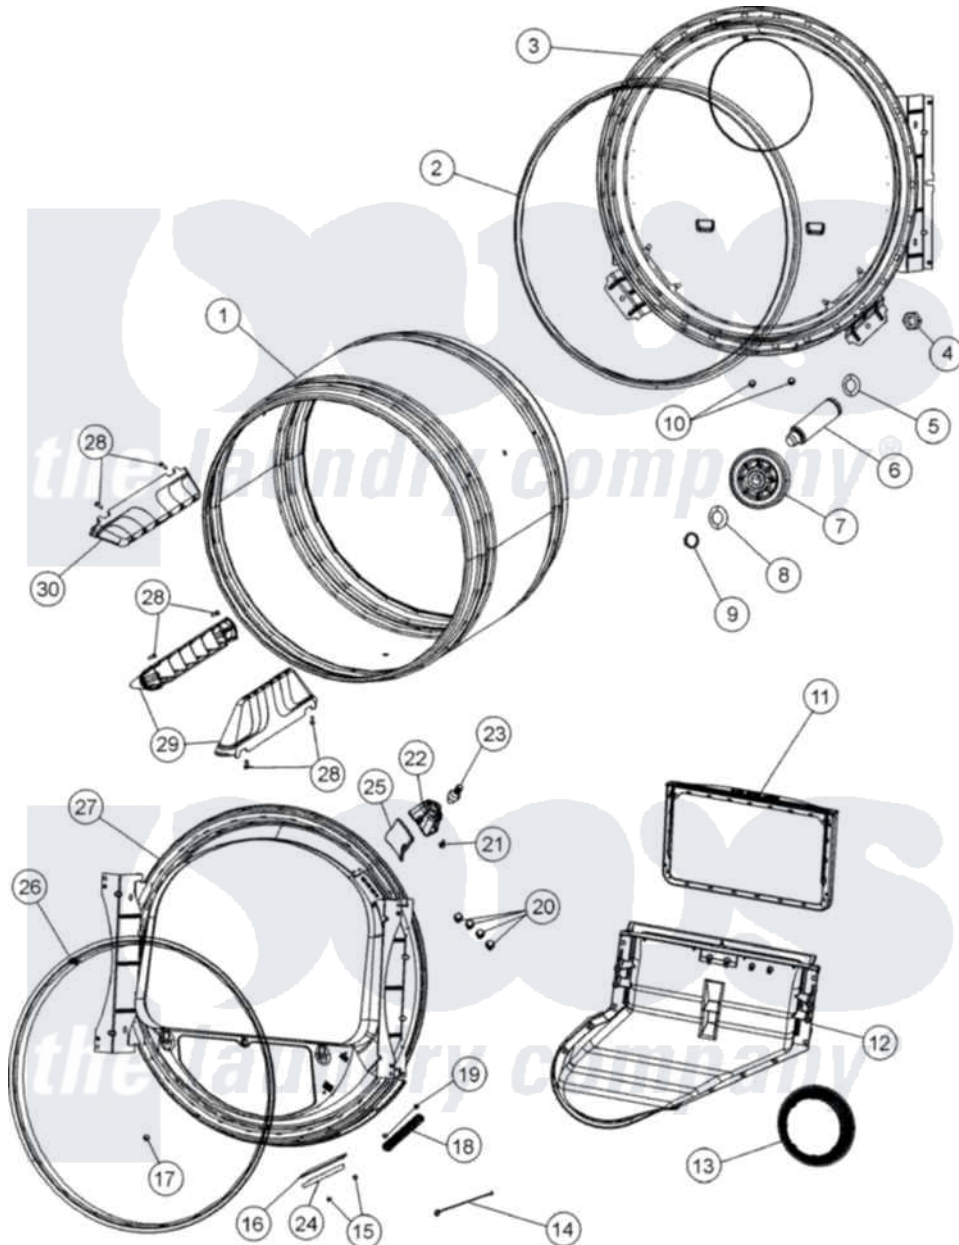

Maytag MDE6800AYW 05 - TUMBLER

Maytag [Residential Maytag MDE6800AYW Dryer Parts](#) Parts Diagram 05 - TUMBLER
 Click on the part number to view part

Item	Original Part Number	Replaced By	Status	Part Description
1	33001794	33001889		Tumbler
2	33001807			Seal, Tumbler
3	33002779			Tumbler Back And Seal As-Pack
4	33001443			Nut, Hex
5	312535			Washer, Vault Mounting Brk.
6	Y312948	6-3129480		Shaft- Tumbler
7	12001541			Drum Roller/Washer Assembly--W
8	312535			Washer, Vault Mounting Brk.
9	410233	9703438		Ring-Retrn
10	211294	90767		Screw, 8A X 3/8 HeX Washer Head Tapping
11	33001808			Filter, Lint
12	33001799			Outlet Duct Assembly Note: Outlet Duct Assembly
13	33002560			Seal, Blower
14	Y303711			Sensor Ground Wire

15	210720		Rivet, Bearing To Tumbler Fmt
16	306508		Tumbler Bearing Kit ---W
17	312311	312311MAY	Screw
18	33001809		Sensor Bar Assembly
19	210720		Rivet, Bearing To Tumbler Fmt
20	33001855	33002917	Screw, No.10-16
21	33001871		Screw Note: Screw, Drum Light
22	33001870	Not Available	HOLDER, LAMP (W/HOUSING) NOTE: LAMP (W/HOUSING & HOLDER)
23	22002263		Lamp
24	312940	306508	Tumbler Bearing Kit ---W
25	33001869		Lens, Drum Light
26	33001807		Seal, Tumbler
27	33001868		Front, Tumbler Front W/Sensor Note: Front, Tumbler
28	33001788	33002973	Screw, No.9-15 X 1.00 Hx WS
29	33002032		Baffle
30	33001755		Baffle