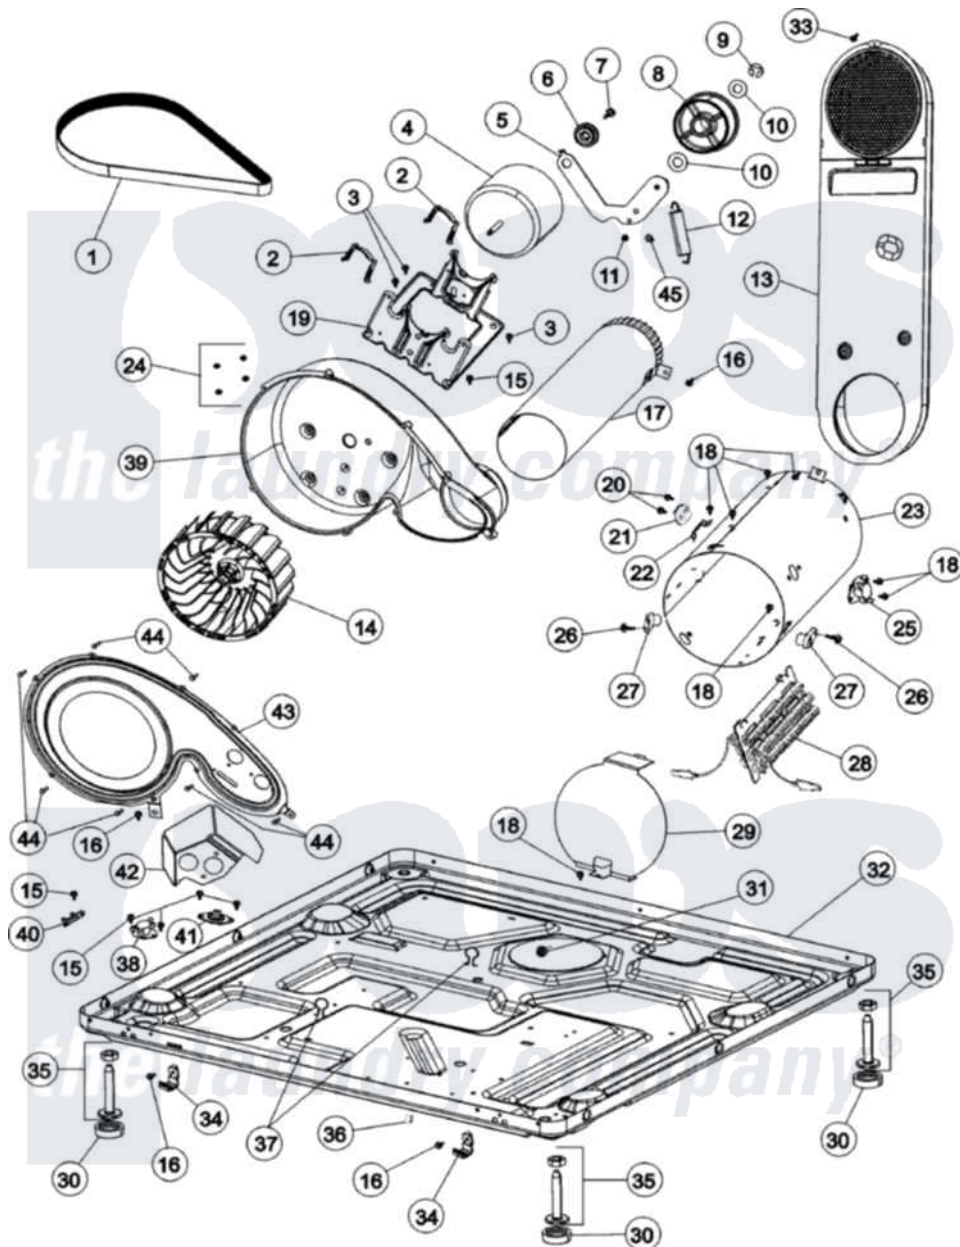

Maytag MDE6800AZQ 01 - BASE (ELEC)

Maytag Residential Maytag MDE6800AZQ Dryer Parts Parts Diagram 01 - BASE (ELEC)
 Click on the part number to view part

Item	Original Part Number	Replaced By	Status	Part Description
1	33002535			V-Belt
2	33002221	Y015825		Clip, Motor To Motor Support
3	Y313561			Screw---NA
4	33002795			Motor, Drive 60Hz
5	33001840	6-3705180		Idler Arm
6	315772			Sleeve, Idler Arm
7	Y014874			Screw, Idler Arm And Sleeve
8	33001783	6-3700340		Bearing- I
9	312958	354987		Ring, Retaining
10	Y312527			Washer, Idler Shaft
11	33002218			Grommet, Idler Arm
12	33002459			Assembly, Spring And Plug
13	33002767	33003038		Assembly, Inlet Duct-Elec
14	33002797			Wheel, Blower
15	22002925	3370225		Screw
16	33002190			SCrew, C BraCe, BraCket, Cabinet

17	33001800		Duct Assembly, Exhaust
18	211294	90767	Screw, 8A X 3/8 HeX Washer Head Tapping
19	33002817		Motor Support, Offset
20	33001860	W10116760	Screw
21	307473		Fuse, Thermal
22	315346		Bracket, Thermal Fuse
23	314995		Enclosure, Heater
24	Y310632	1163839	Screw
25	303396		Thermostat, Hi-Limit
26	314554	Not Available	SCREW
27	314998		Insulator, Terminal
28	Y308612		Heater Sub-Assembly
29	314999		Shield, Radiant
30	Y314137		Foot, Rubber
31	33002157		Grommet
32	33002465	Not Available	BASE, (LWR)---NA
33	210932		Screw, No.8 X 9/16 Ctsk Note: Screw, Inlet Duct
34	22002239		Clip, Front Panel
35	Y305086		Adjustable Leg And Nut
36	22002244		Clip, Grounding
37	410490		Spring, Retainer Wire Harness
38	33002567		Thermostat, Cycling
39	33001789		Housing, Blower
40	33001762		Fuse, Thermal
41	307208		Thermistor, Temp. Control
42	33001766	33001837	Cover, Thermostat
43	33002711		Cover, Blower Housing
44	33001855	33002917	Screw, No.10-16
45	33002461		Plug For Spring