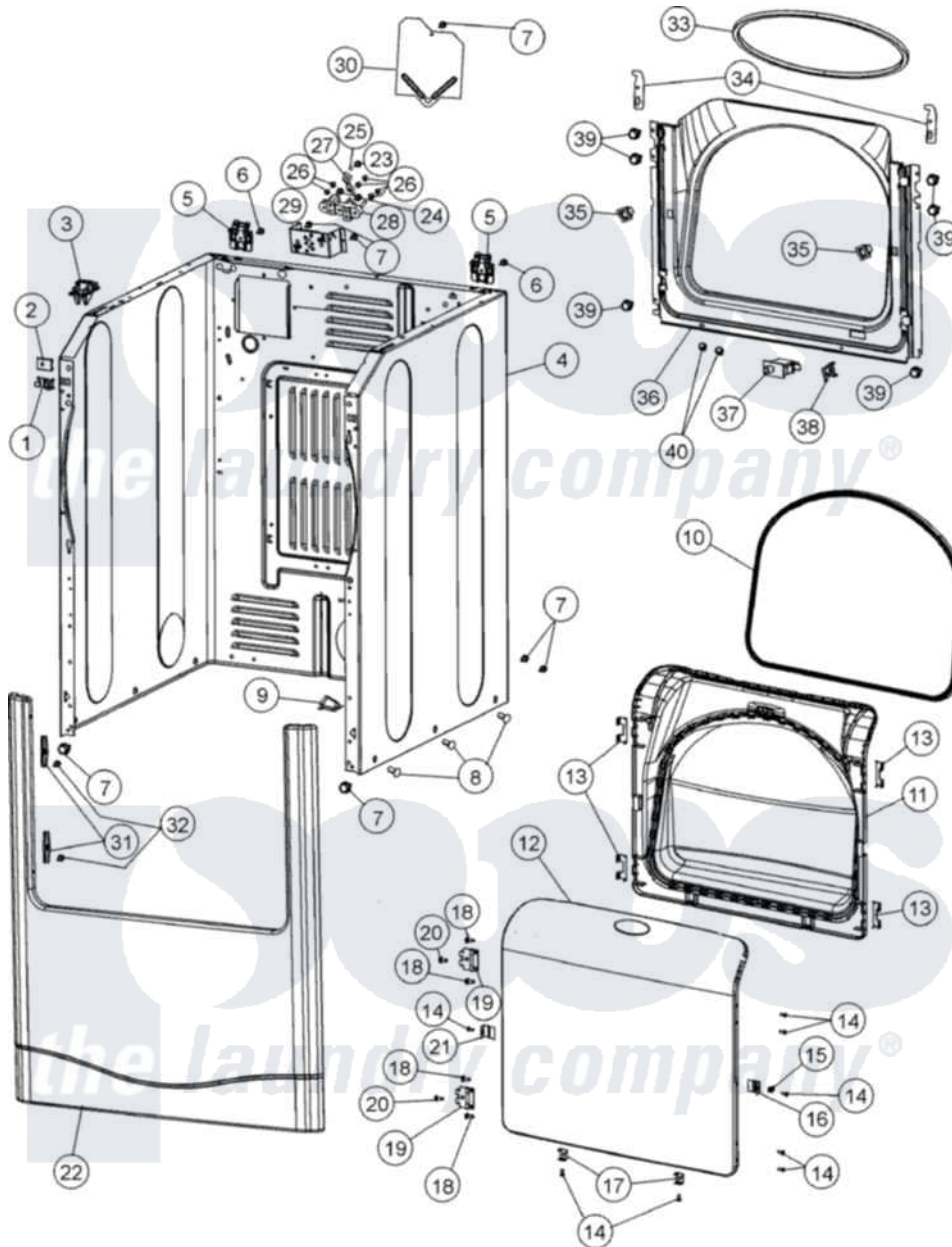

# Maytag MDE6800AZQ 02 - CABINET

Maytag [Residential Maytag MDE6800AZQ Dryer Parts](#) Parts Diagram 02 - CABINET  
 Click on the part number to view part

Item	Original Part Number	Replaced By	Status	Part Description
1	<a href="#">22002049</a>			Clip Note: Clip, Front Panel
2	213280	<a href="#">204439</a>		Screw And Fstner Assembly
3	<a href="#">33002891</a>			Pin, Locator
4	<a href="#">22003640</a>			Cabinet Assembly
5	<a href="#">22004095</a>			Hinge, Plastic
6	<a href="#">22001995</a>			Screw Note: Screw, Tumbler Front And Shroud
7	<a href="#">33002190</a>			SCrew, C BraCe, BraCket, Cabinet
8	33002794	<a href="#">213007</a>		Xfor Cabinet See Cabinet, Back
9	<a href="#">Y310376</a>			Clip, Door Switch Harness
10	<a href="#">33001807</a>			Seal, Tumbler
11	33002890		Not Available	DOOR, INNER W/SEAL (BSQ) T
12	<a href="#">33002888</a>			Door, OuTer W/Med. As Pk BSQ T
13	<a href="#">22002038</a>			Clip, Door