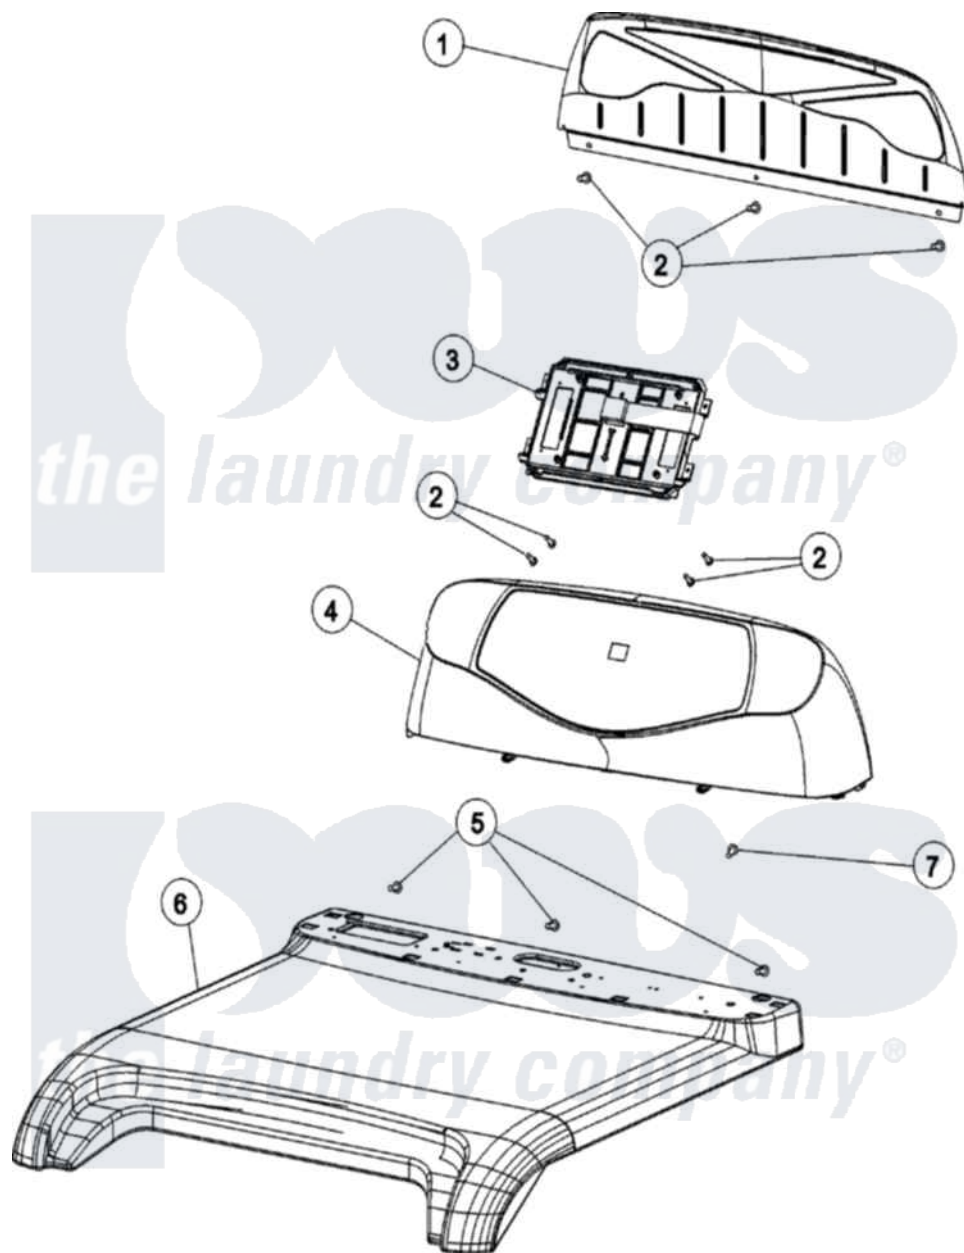

# Maytag MDE6800AZQ 03 - CONTROL PANEL & TOP

Maytag [Residential Maytag MDE6800AZQ Dryer Parts](#) Parts Diagram 03 - CONTROL PANEL & TOP  
 Click on the part number to view part

Item	Original Part Number	Replaced By	Status	Part Description
1	<a href="#">33002893</a>			Console Back Panel
2	<a href="#">25001021</a>			Screw, No.8-16 Truss Head
3	33002918	<a href="#">33003028</a>		Board- Con
"	33002898	<a href="#">33003028</a>		Board- Con
4	<a href="#">33002897</a>			Console/Membrane BSQ Ap NTD
5	22002925	<a href="#">3370225</a>		Screw
6	<a href="#">33002885</a>			Top Cover - As Pack T
7	22003817	<a href="#">3370225</a>		Screw