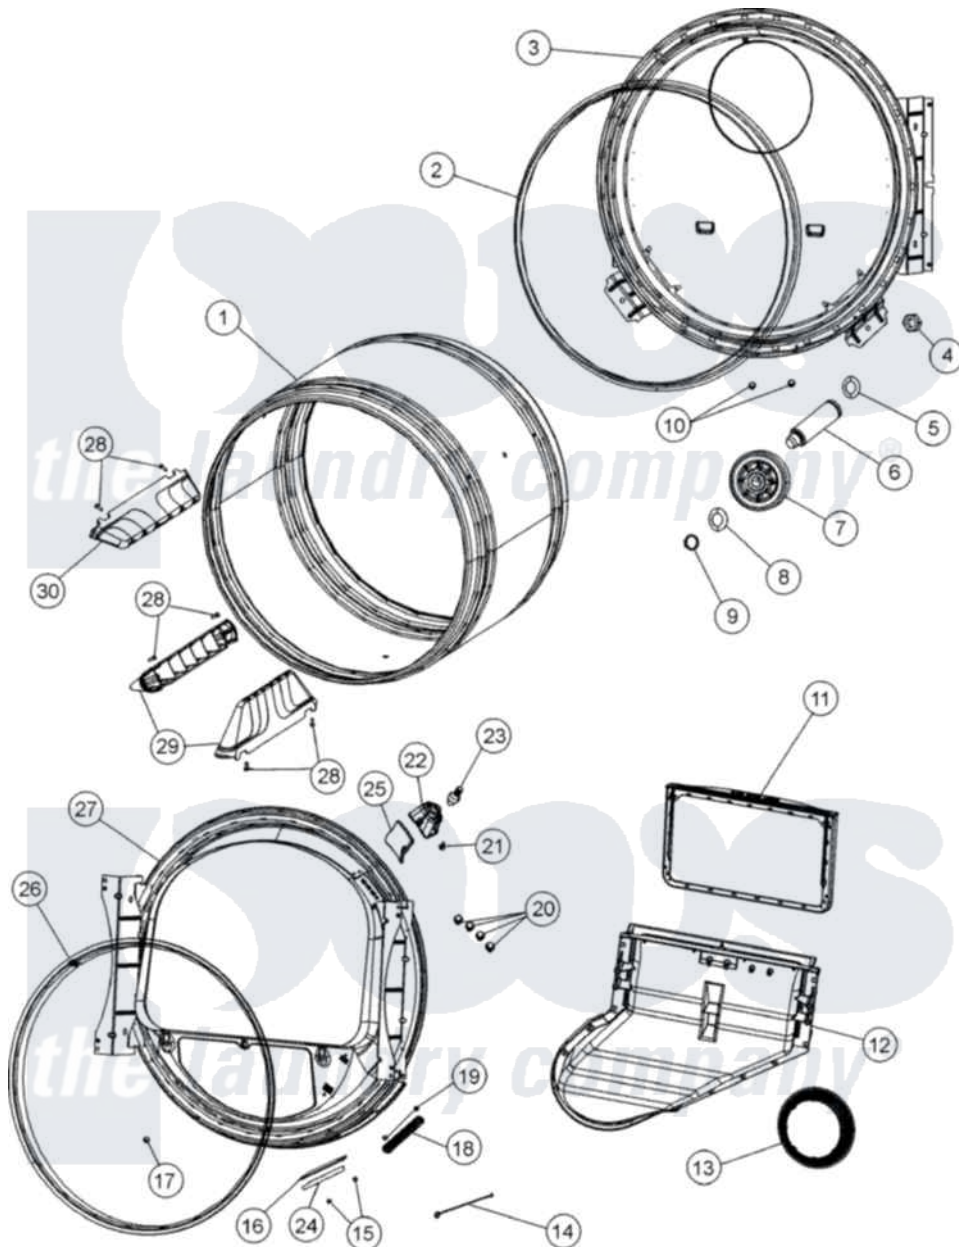

Maytag MDE6800AZQ 05 - TUMBLER

Maytag Residential Maytag MDE6800AZQ Dryer Parts Parts Diagram 05 - TUMBLER
 Click on the part number to view part

Item	Original Part Number	Replaced By	Status	Part Description
1	33001889			Tumbler
2	33001807			Seal, Tumbler
3	33002779			Tumbler Back And Seal As-Pack
4	33001443			Nut, Hex
5	312535			Washer, Vault Mounting Brk.
6	Y312948	6-3129480		Shaft- Tumbler
7	12001541			Drum Roller/Washer Assembly--W
8	312535			Washer, Vault Mounting Brk.
9	410233	9703438		Ring-Retrnr
10	211294	90767		Screw, 8A X 3/8 HeX Washer Head Tapping
11	33001808			Filter, Lint
12	33001799			Outlet Duct Assembly Note: Outlet Duct Assembly
13	33002560			Seal, Blower
14	Y303711			Sensor Ground Wire

15	210720		Rivet, Bearing To Tumbler Fmt
16	306508		Tumbler Bearing Kit ---W
17	312311	312311MAY	Screw
18	33001809		Sensor Bar Assembly
19	33001078		Panel, Control
20	33001855	33002917	Screw, No.10-16
21	33001871		Screw Note: Screw, Drum Light
22	33001870	Not Available	HOLDER, LAMP (W/HOUSING) NOTE: LAMP (W/HOUSING & HOLDER)
23	22002263		Lamp
24	312940	306508	Tumbler Bearing Kit ---W
25	33001869		Lens, Drum Light
26	33001807		Seal, Tumbler
27	33001868		Front, Tumbler Front W/Sensor Note: Front, Tumbler
28	33001788	33002973	Screw, No.9-15 X 1.00 Hx WS
29	33002032		Baffle
30	33001755		Baffle