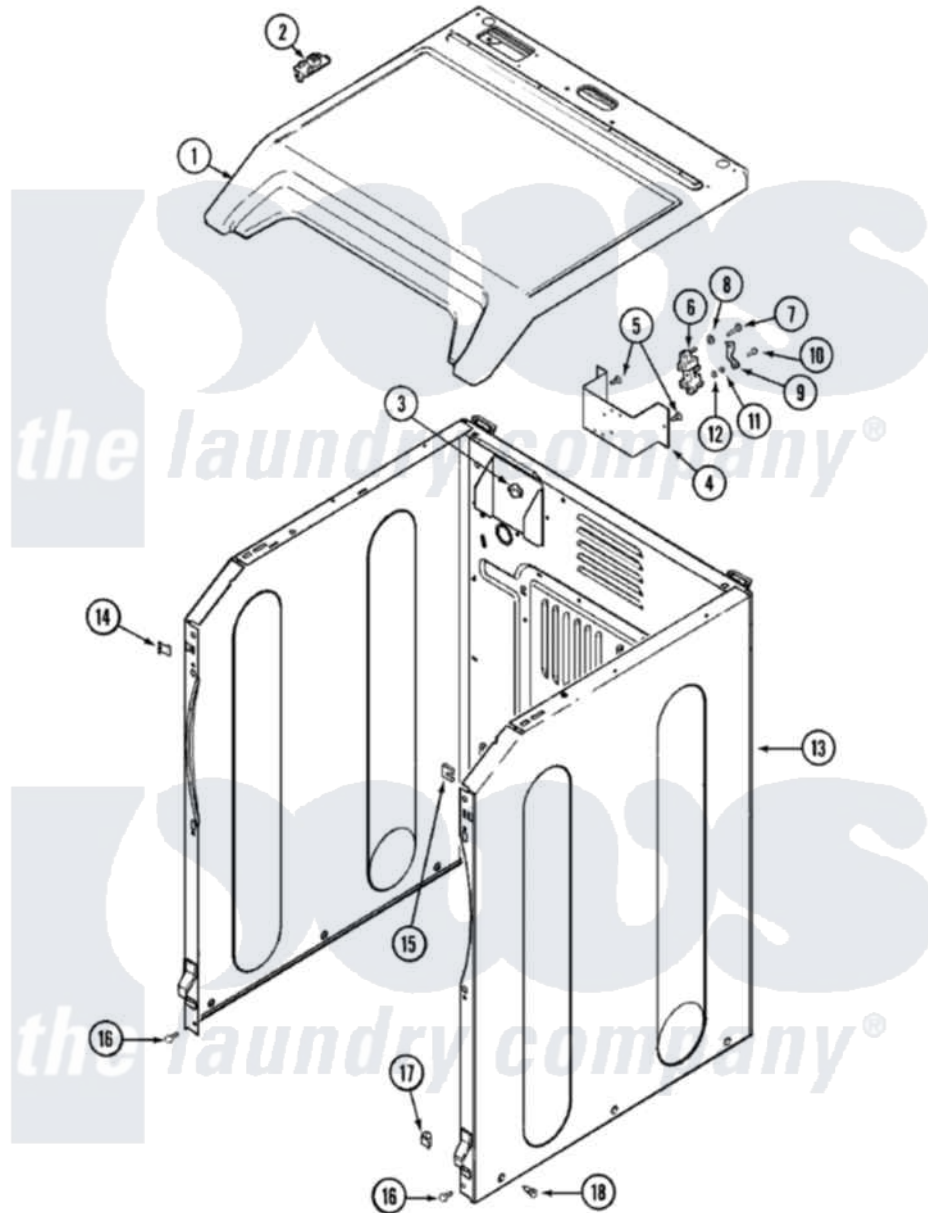

Maytag MDE7057AYW 01 - CABINET

Maytag Residential Maytag MDE7057AYW Dryer Parts Parts Diagram 01 - CABINET
 Click on the part number to view part

Item	Original Part Number	Replaced By	Status	Part Description
1	33001865			Cover, Top
2	33001872	33002891		Pin, Locator
3	213007			Xfor Cabinet See Cabinet, Back
4	33001826		Not Available	BRACKET, TERMINAL BLOCK---NA
5	22001995			Screw Note: Screw, Tumbler Front And Shroud
6	33001244			Block, Terminal
7	Y312209	W10001200		Screw
8	Y311270			Washer, Terminal Block
9	Y312184			Strap, Grounding
10	33001245			Screw---NA
11	311484	112432		Nut
12	311093			Washer, Terminal Connection
13	22002548	22003639		Cabinet Assembly
14	22002049			Clip Note: Clip, Front Panel

15 213280

[204439](#)

Screw And Fstner Assembly

16 [22001995](#)

Screw Note: Screw, Tumbler
Front And Shroud

17 [Y310376](#)

Clip, Door Switch Harness