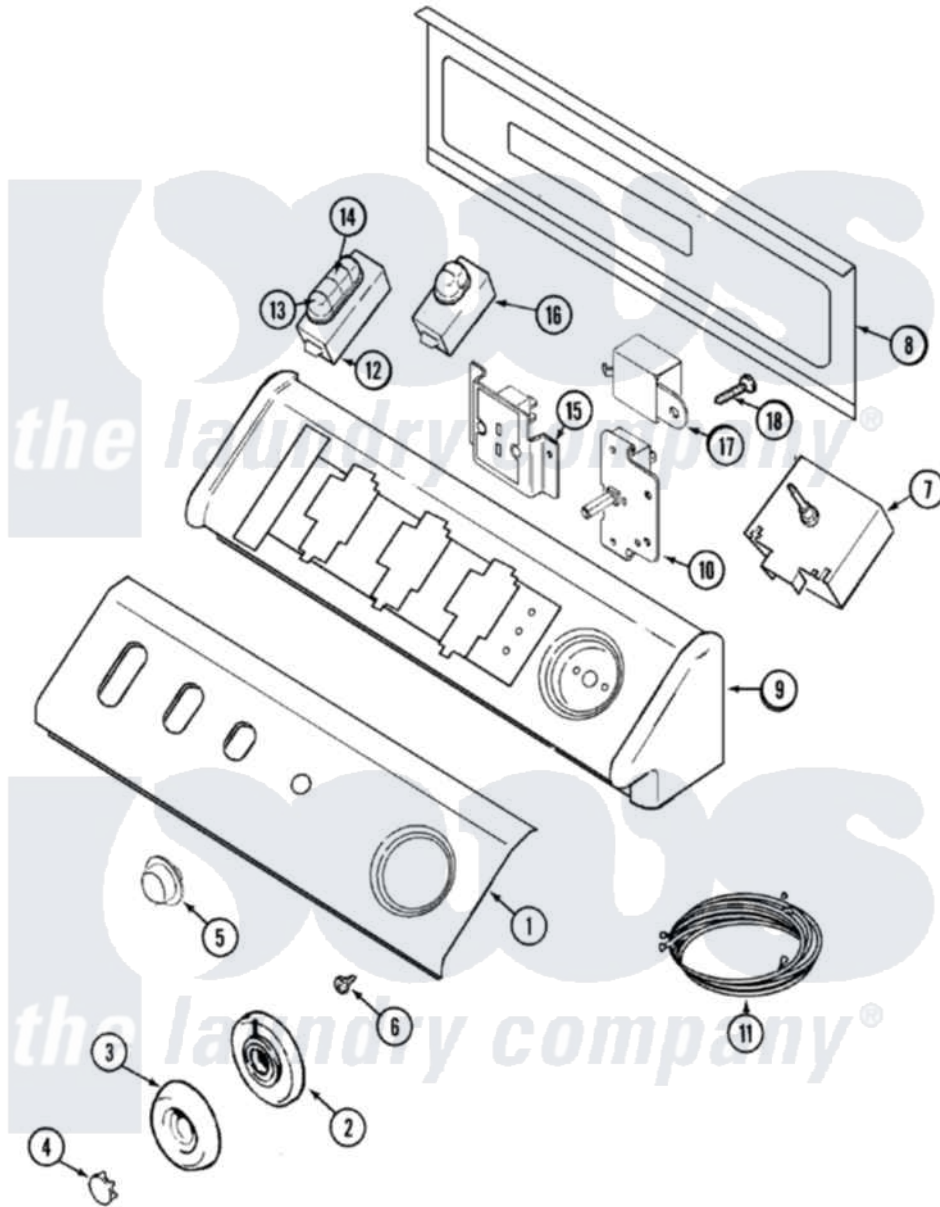

Maytag MDE7057AYW 03 - CONTROL PANEL

Maytag [Residential Maytag MDE7057AYW Dryer Parts](#) Parts Diagram 03 - CONTROL PANEL
 Click on the part number to view part

Item	Original Part Number	Replaced By	Status	Part Description
1	33002402		Not Available	PANEL, CONTROL (WHT)
"	Y22002339	8534058		Screw
2	33001621			Skirt, Timer Dial
3	22001659			Timer Knob - Grey
4	22001664			Timer Knob Insert/Cap
5	33001619	37001071		Button, Push-To-Start
6	33001690	90767		Screw, 8A X 3/8 HeX Washer Head Tapping
7	33001634			Timer
8	22002529		Not Available	CONSOLE BACK PANEL
"	216423	3370225		Screw
9	33002286		Not Available	CONSOLE (WHT)
10	33001861	33001618		Switch- PU
11	33002399			Wire Harness, Main
12	33001652			Switch, Temp 4 Pos
13	22001788			Button, Switch
14	22001789			Button, Switch

15	33002389		Dryness Display Control Note: Display, Dryness
16	22001785		Switch, Rinse
17	33001623		Buzzer, Non-Adjustable
18	216423	3370225	Screw
19	33002391		Manual, Use And Care
"	33002554	Not Available	MANUAL, USE & CARE (FRCH)