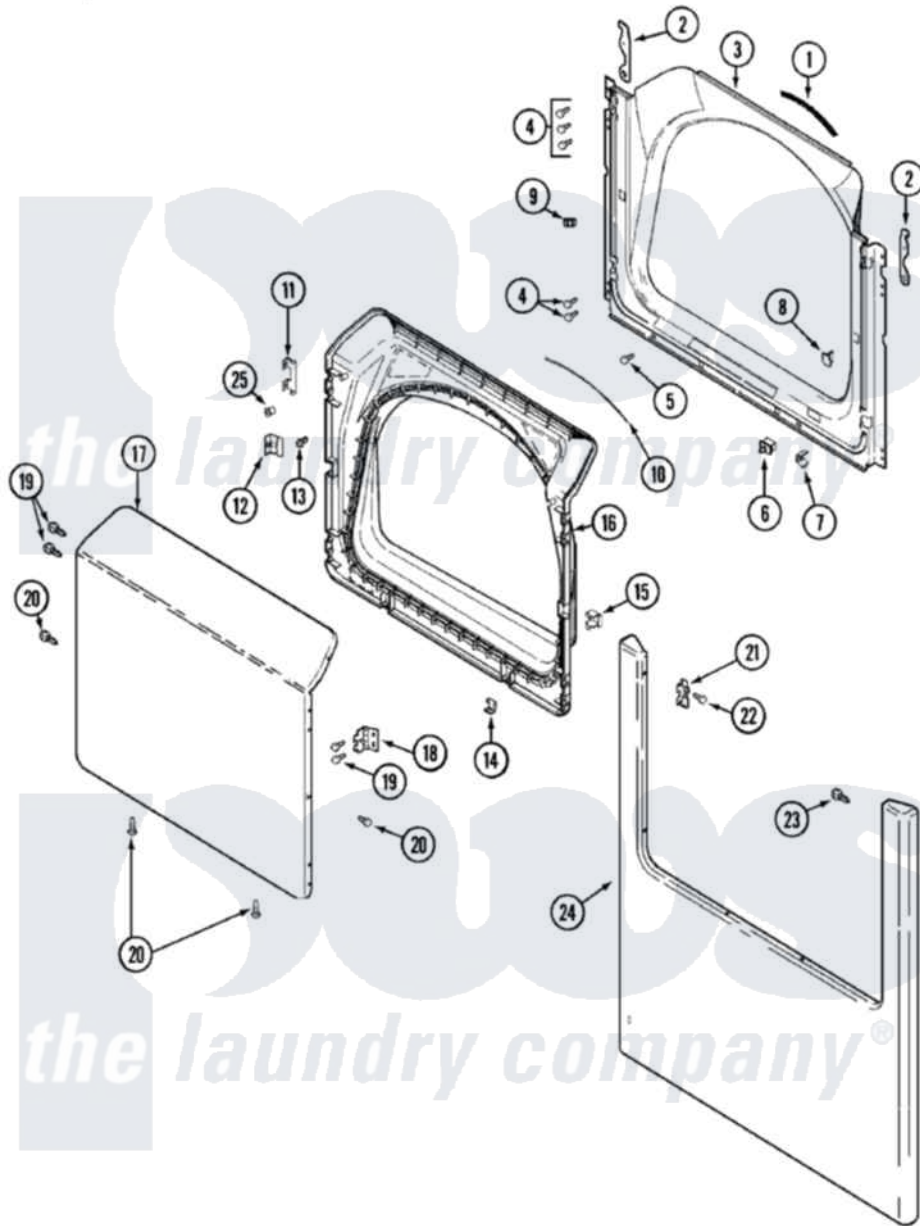

Maytag MDE7057AYW 04 - DOOR

Maytag [Residential Maytag MDE7057AYW Dryer Parts](#) Parts Diagram 04 - DOOR
 Click on the part number to view part

Item	Original Part Number	Replaced By	Status	Part Description
1	33001767			Seal, Shroud
2	33002386	33002597		Hook, Security
3	33001778			Shroud
4	22001995			Screw Note: Screw, Tumbler Front And Shroud
5	33001768			Screw, Shroud Note: Screw, Shroud And Outlet Duct
6	33001508	W10169313		Switch-Dor
7	33001760			Bracket, Hinge
8	33001174	LA-1003		Door Catch Kit
9	33001791	306436		Door Latch Kit--W
"	Y304578	LA-1003		Door Catch Kit
10	33002094			Seal, Door
11	22002038			Clip, Door
12	33001793			Bracket, Strike
13	33001761			Strike, Door
14	22002039			Clip, Door

15	33001763		Plug, Inner Door
16	33001750		Door, Inner/ W Seal
17	22001817		Sheet, Sound Damper
"	33002430	Not Available	PANEL, DOOR (WHT-W/MEDALLION)
18	33001759		Hinge, Door
19	22002062	98006631	Screw
20	22002063		Screw No.8-18AB Wafer Head
21	33001764		Cover, Hinge Hole
22	33001787		Screw, Hinge Note: Screw, Hinge Hole Cover
23	22002012		Screw, Hinge Note: Screw, Hinge Bracket
24	22002241	22002836	Panel, Front
25	33001771		Bushing, Inner Door