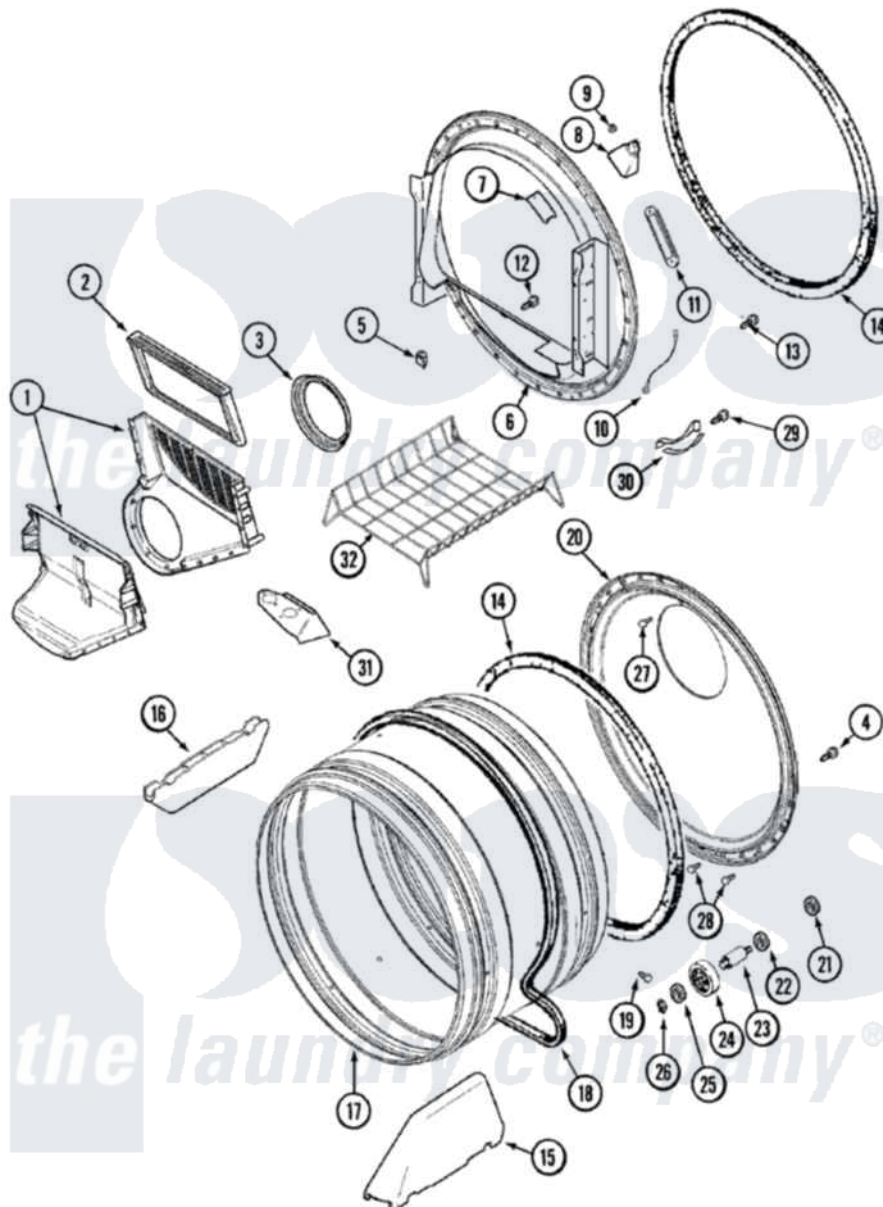

# Maytag MDE7057AYW 07 - TUMBLER

Maytag Residential Maytag MDE7057AYW Dryer Parts Parts Diagram 07 - TUMBLER  
 Click on the part number to view part

Item	Original Part Number	Replaced By	Status	Part Description
1	<a href="#">33001799</a>			Outlet Duct Assembly Note: Outlet Duct Assembly
2	<a href="#">33001808</a>			Filter, Lint
3	33001758	<a href="#">33002560</a>		Seal, Blower
4	<a href="#">33002190</a>			SCrew, C BraCe, BraCket, Cabinet
5	<a href="#">Y310376</a>			Clip, Door Switch Harness
6	<a href="#">33001868</a>			Front, Tumbler Front W/Sensor Note: Front, Tumbler
7	<a href="#">33001871</a>			Screw Note: Screw, Drum Light
"	<a href="#">33001869</a>			Lens, Drum Light
"	<a href="#">22002263</a>			Lamp
8	33001870		Not Available	HOLDER, LAMP (W/HOUSING) NOTE: LAMP (W/HOUSING & HOLDER)
9	<a href="#">214872</a>			Palnut, End Cap Note: Nut, Lamp Holder
10	211294	<a href="#">90767</a>		Screw, 8A X 3/8 HeX Washer