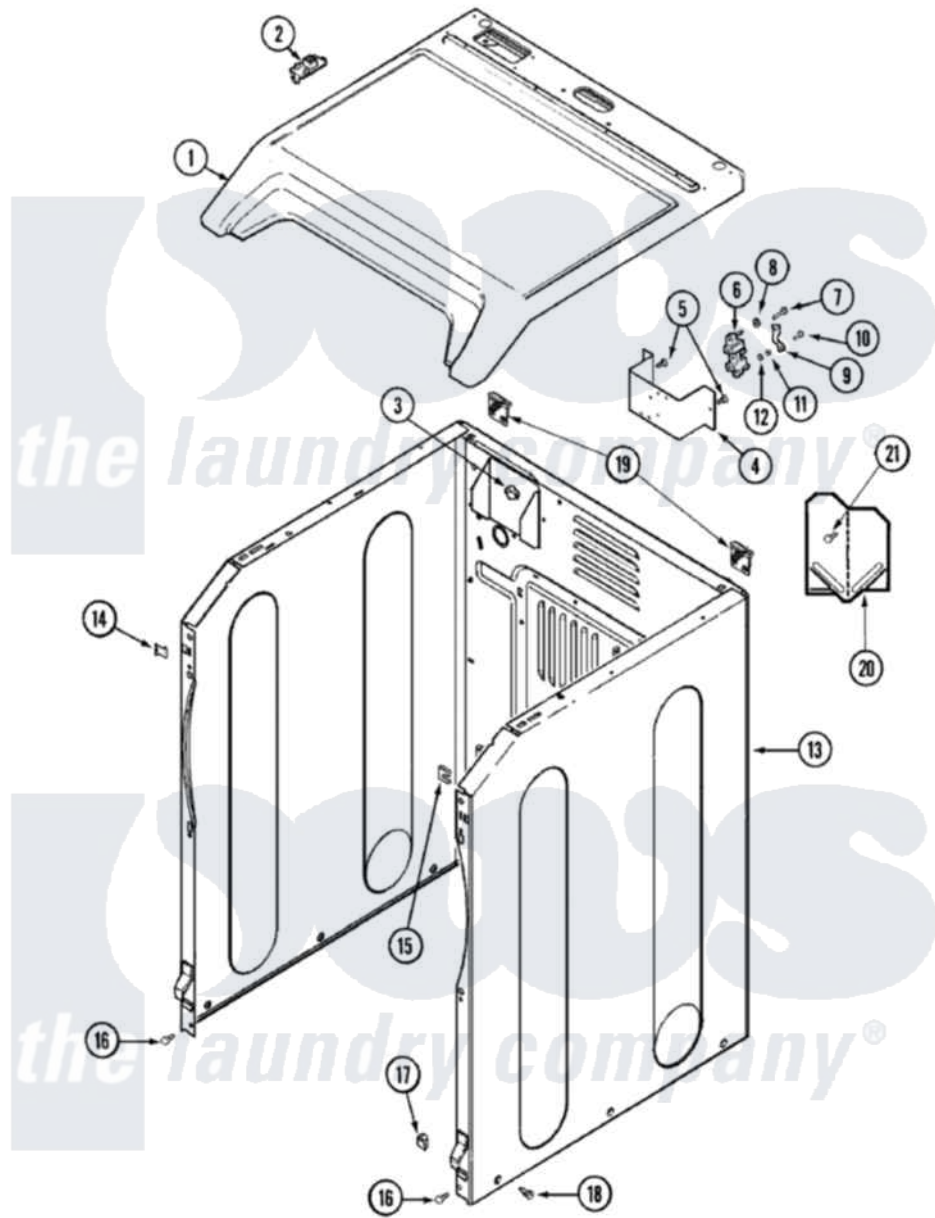

# Maytag MDE7400AYQ 01 - CABINET

Maytag [Residential Maytag MDE7400AYQ Dryer Parts](#) Parts Diagram 01 - CABINET  
 Click on the part number to view part

Item	Original Part Number	Replaced By	Status	Part Description
1	22003817	<a href="#">3370225</a>		Screw
"	<a href="#">33002628</a>			Cover, Top
2	33002599	<a href="#">33002891</a>		Pin, Locator
3	<a href="#">Y310376</a>			Clip, Door Switch Harness
4	33001826		Not Available	BRACKET, TERMINAL BLOCK---NA
5	<a href="#">22001995</a>			Screw Note: Screw, Tumbler Front And Shroud
6	<a href="#">33001244</a>			Block, Terminal
7	Y312209	<a href="#">W10001200</a>		Screw
8	<a href="#">Y311270</a>			Washer, Terminal Block
9	<a href="#">Y312184</a>			Strap, Grounding
10	<a href="#">33001245</a>			Screw---NA
11	311484	<a href="#">112432</a>		Nut
12	<a href="#">311093</a>			Washer, Terminal Connection
13	<a href="#">22003640</a>			Cabinet Assembly
14	<a href="#">22002049</a>			Clip Note: Clip, Front Panel

15	213280	<a href="#">204439</a>	Screw And Fstner Assembly
16	<a href="#">22001995</a>		Screw Note: Screw, Tumbler Front And Shroud
17	<a href="#">Y310376</a>		Clip, Door Switch Harness
18	<a href="#">213007</a>		Xfor Cabinet See Cabinet, Back
19	<a href="#">22001995</a>		Screw Note: Screw, Tumbler Front And Shroud
"	22003367	<a href="#">22004095</a>	Hinge, Plastic
20	<a href="#">33001795</a>		Cover, Terminal Block
21	<a href="#">22001995</a>		Screw Note: Screw, Tumbler Front And Shroud