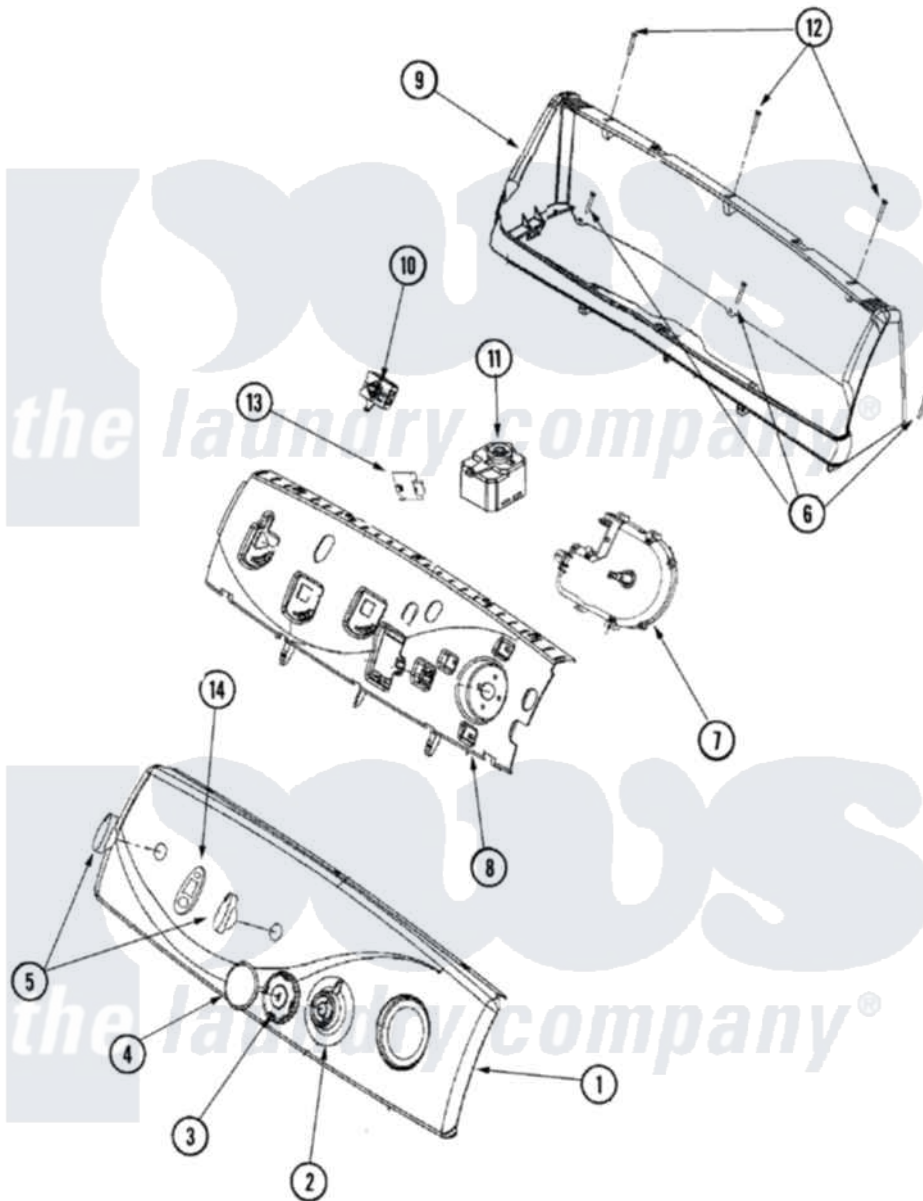

# Maytag MDE7400AYQ 02 - CONTROL PANEL

Maytag [Residential Maytag MDE7400AYQ Dryer Parts](#) Parts Diagram 02 - CONTROL PANEL  
 Click on the part number to view part

Item	Original Part Number	Replaced By	Status	Part Description
1	33002732		Not Available	CHIME / BUZZER
"	33002729	<a href="#">33002831</a>		Graphic Control Facia
"	<a href="#">33002905</a>			Sensor Assembly
2	22004166		Not Available	TIMER DIAL SKIRT (BSQ)
3	<a href="#">22003952</a>			Knob, Timer
4	<a href="#">22003990</a>			Timer Cap
5	22004050		Not Available	ENG. TOL. COMPENSATOR (SPACER)
"	22003988	<a href="#">22003987</a>		Control Knob White
6	33001855	<a href="#">33002917</a>		Screw, No.10-16
7	<a href="#">33002803</a>			Timer
"	<a href="#">33002855</a>			Timer
8	<a href="#">33002738</a>			Dryer Switch Support
9	<a href="#">22003975</a>			Console Housing
10	<a href="#">33002725</a>			4 Pos. Rotary Temp. Switch
11	<a href="#">33002736</a>			On.off Switch
12	22003938	<a href="#">8534058</a>		Screw

13	<a href="#">33002734</a>	3 Light Dryness Display	
"	<a href="#">33002905</a>	Sensor Assembly	
"	33001855	<a href="#">33002917</a>	Screw, No.10-16
"	<a href="#">33001809</a>	Sensor Bar Assembly	
14	<a href="#">33002747</a>	Lens Carrier Assembly	