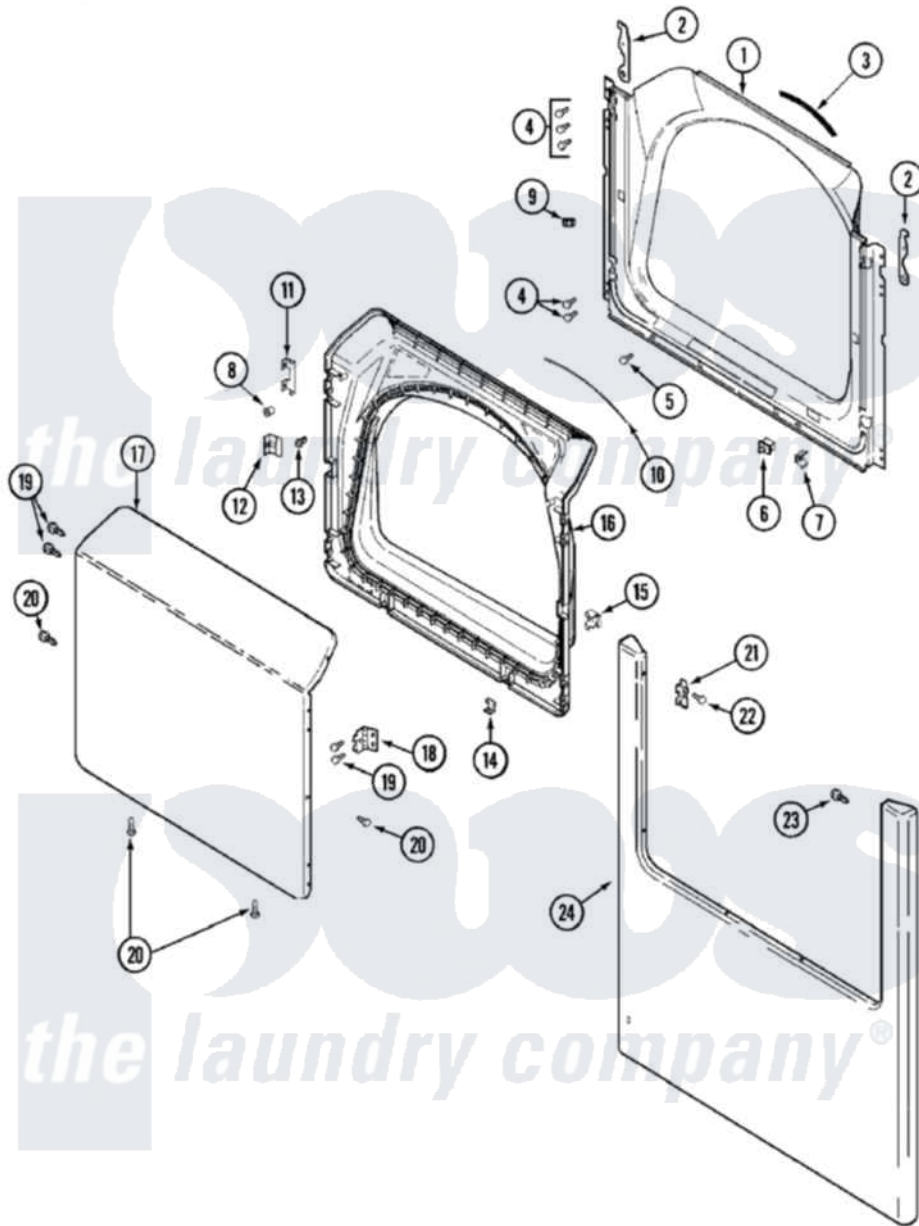

Maytag MDE7400AYQ 03 - DOOR

Maytag [Residential Maytag MDE7400AYQ Dryer Parts](#) Parts Diagram 03 - DOOR
 Click on the part number to view part

Item	Original Part Number	Replaced By	Status	Part Description
1	33002379			Shroud
2	33002597			Hook, Security
3	33001767			Seal, Shroud
4	22001995			Screw Note: Screw, Tumbler Front And Shroud
5	33001768			Screw, Shroud Note: Screw, Shroud And Outlet Duct
6	33001508	W10169313		Switch-Dor
7	33001760			Bracket, Hinge
8	33001771			Bushing, Inner Door
9	Y304578	LA-1003		Door Catch Kit
"	33001791	306436		Door Latch Kit--W
10	33002094			Seal, Door
11	22002038			Clip, Door
12	33001793			Bracket, Strike
13	33001761			Strike, Door
14	22002039			Clip, Door

15	33001763		Plug, Inner Door
16	33002351		Screw
"	22002063		Screw No.8-18AB Wafer Head
"	22002039		Clip, Door
"	33002397		Door, Inner/ W Seal
17	33002787		Outer Door As-Pack
"	22001817		Sheet, Sound Damper
18	33001759		Hinge, Door
19	22002062	98006631	Screw
20	33002351		Screw
21	33002349		Cover, Hinge Hole
22	33001787		Screw, Hinge Note: Screw, Hinge Hole Cover
23	22002012		Screw, Hinge Note: Screw, Hinge Bracket
24	22002663	Not Available	PANEL, FRONT (BISQ)