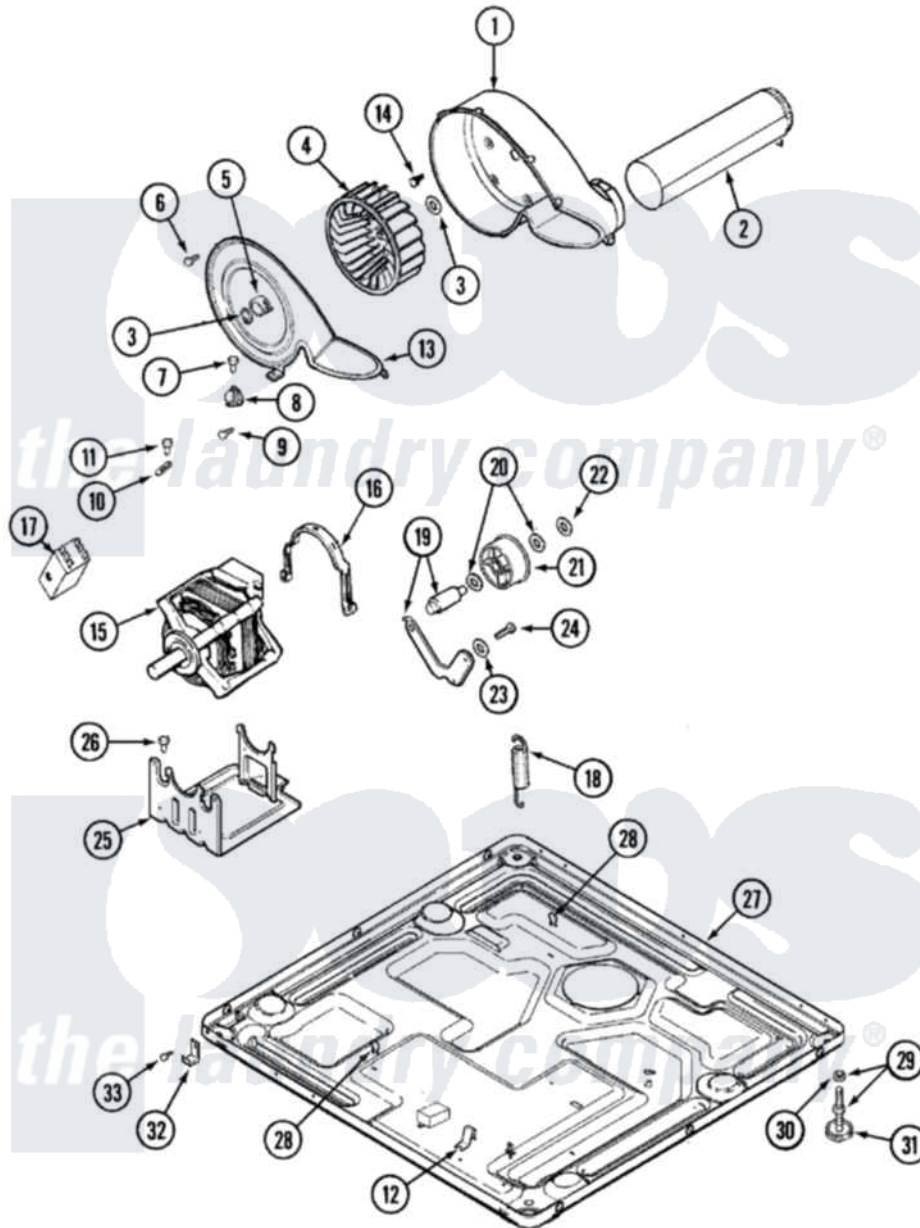

# Maytag MDE7400AYQ 05 - MOTOR DRIVE

Maytag Residential Maytag MDE7400AYQ Dryer Parts Parts Diagram 05 - MOTOR DRIVE  
 Click on the part number to view part

Item	Original Part Number	Replaced By	Status	Part Description
1	<a href="#">33001789</a>			Housing, Blower
2	<a href="#">33001800</a>			Duct Assembly, Exhaust
"	211294	<a href="#">90767</a>		Screw, 8A X 3/8 HeX Washer Head Tapping
3	410233	<a href="#">9703438</a>		Ring-Retrnr
4	<a href="#">33002797</a>			Wheel, Blower
"	<a href="#">33001790</a>			Wheel, Blower
5	<a href="#">312967</a>			Clamp, Blower Housing
6	33001855	<a href="#">33002917</a>		Screw, No.10-16
7	<a href="#">Y313561</a>			Screw----NA
8	<a href="#">306911</a>			Thermostat, Multi-Temp
9	22002925	<a href="#">3370225</a>		Screw
10	<a href="#">33001762</a>			Fuse, Thermal
11	211294	<a href="#">90767</a>		Screw, 8A X 3/8 HeX Washer Head Tapping
12	<a href="#">22002244</a>			Clip, Grounding
13	<a href="#">33001873</a>			Cover, Blower Housing----NA